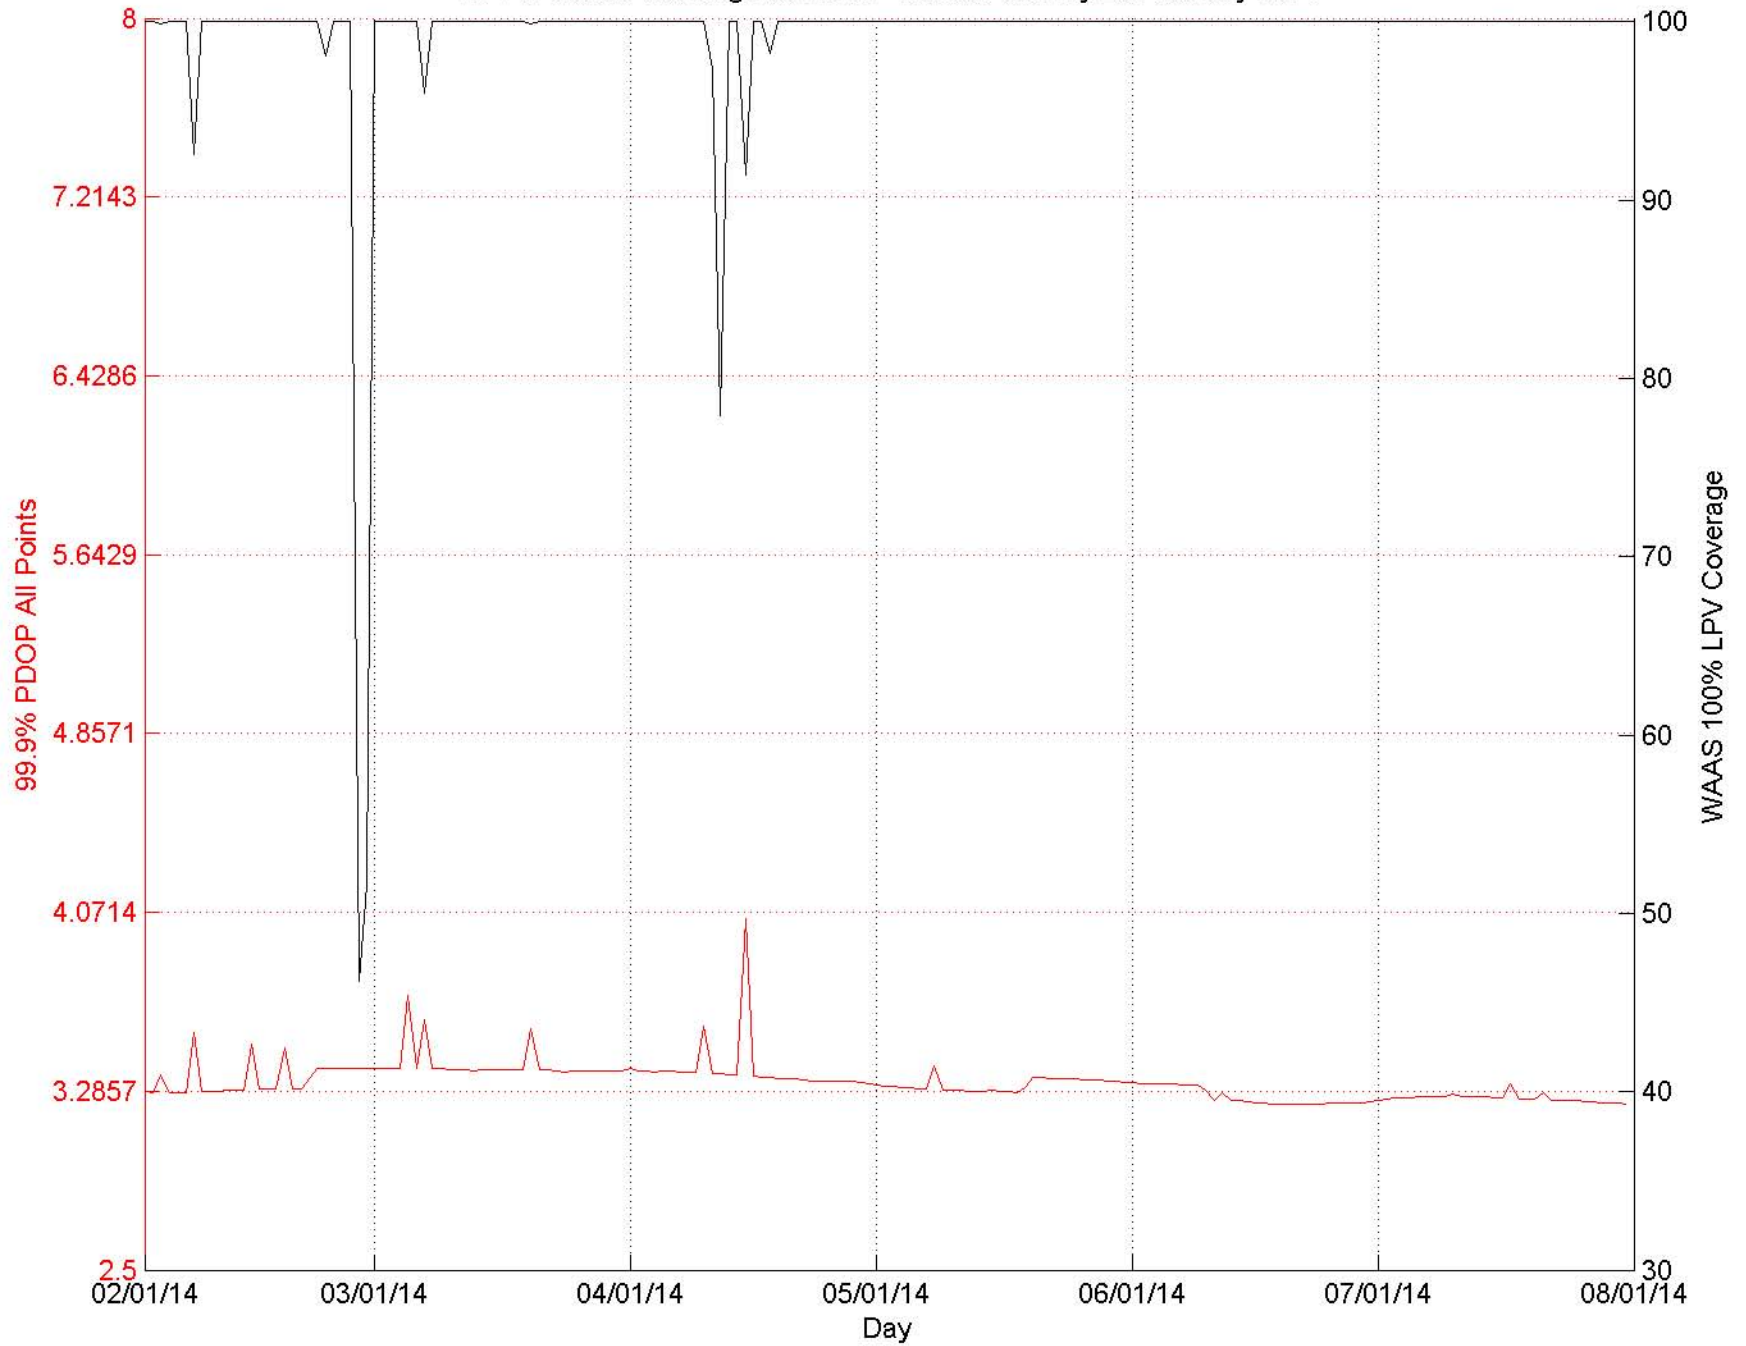

# Civil Report Card On GPS Performance July 2014

Operational Performance Parameter	CY 2013	June 2014	July 2014	Long term	Short term
<b>Availability Parameters</b>					
<i>Average Number of satellites usable</i>	30.97	30.69	30.97	→	↑
<i>Average number of satellites usable in primary slots</i>	23.985 (99.94%)	23.990 (99.95%)	23.996 (99.98%)	↑	↑
<i>Average availability of 6 satellites in view</i>	99.99%	99.99%	99.99%	→	→
<b>99.99% Horizontal DOP</b>					
<i>Area Median</i>	1.4	1.4	1.4	→	→
<i>Worst Site</i>	35.6	2.5	2.8	↑	↓
<b>99.99% Vertical DOP</b>					
<i>Area Median</i>	2.4	2.5	2.5	↓	→
<i>Worst Site</i>	71.9	5.7	5.7	↑	→
<b>99.99% Position DOP (PDOP)</b>					
<i>Area Median</i>	2.8	2.8	2.8	→	→
<i>Worst Site</i>	80.3	5.9	6.0	↑	↓
<b>100% RAIM Availability (HAL=185m)</b>					
<i>NPA Service Area (NSA)</i>	73.24%	66.11%	62.53%	↓	↓
<i>World</i>	65.97%	60.12%	55.84%	↓	↓
<b>Accuracy Parameters</b>					
<b>RMS Single Frequency User Range Error</b>					
<i>Constellation Median</i>	2.06	1.80	1.83	↑	↓
<i>Worst Satellite</i>	4.37	2.38	2.40	↑	↓
<b>95% Horizontal Error</b>					
<i>Area Median</i>	2.78	2.63	2.64	↑	↓
<i>Worst Site</i>	8.07	4.23	4.52	↑	↓
<i>Availability (% &lt;4.5m (historical 3-sigma))</i>	98.68%	99.73%	99.52%	↑	↓
<b>95% Vertical Error</b>					
<i>Area Median</i>	5.23	3.95	4.41	↑	↓
<i>Worst Site</i>	9.25	5.35	6.34	↑	↓
<i>Availability (% &lt; 9m (historical 3-sigma))</i>	99.37%	99.97%	99.92%	↑	↓

Key: ↑ improving ↓ worsening → no significant change

Long Term is current month vs. prior 24 months; Short Term is current month vs. prior month

# GPS World PDOP 99.99% Index July 2014

PDOP Trends February 2014 thru July 2014

WAAS Conus Coverage vs PDOP Trends February 2014 to July 2014

SPS RAIM 0.1 (HAL = 185m) Availability  
 FD Only, SA Off, without Baro-Aiding  
 July 1 - July 31, 2014