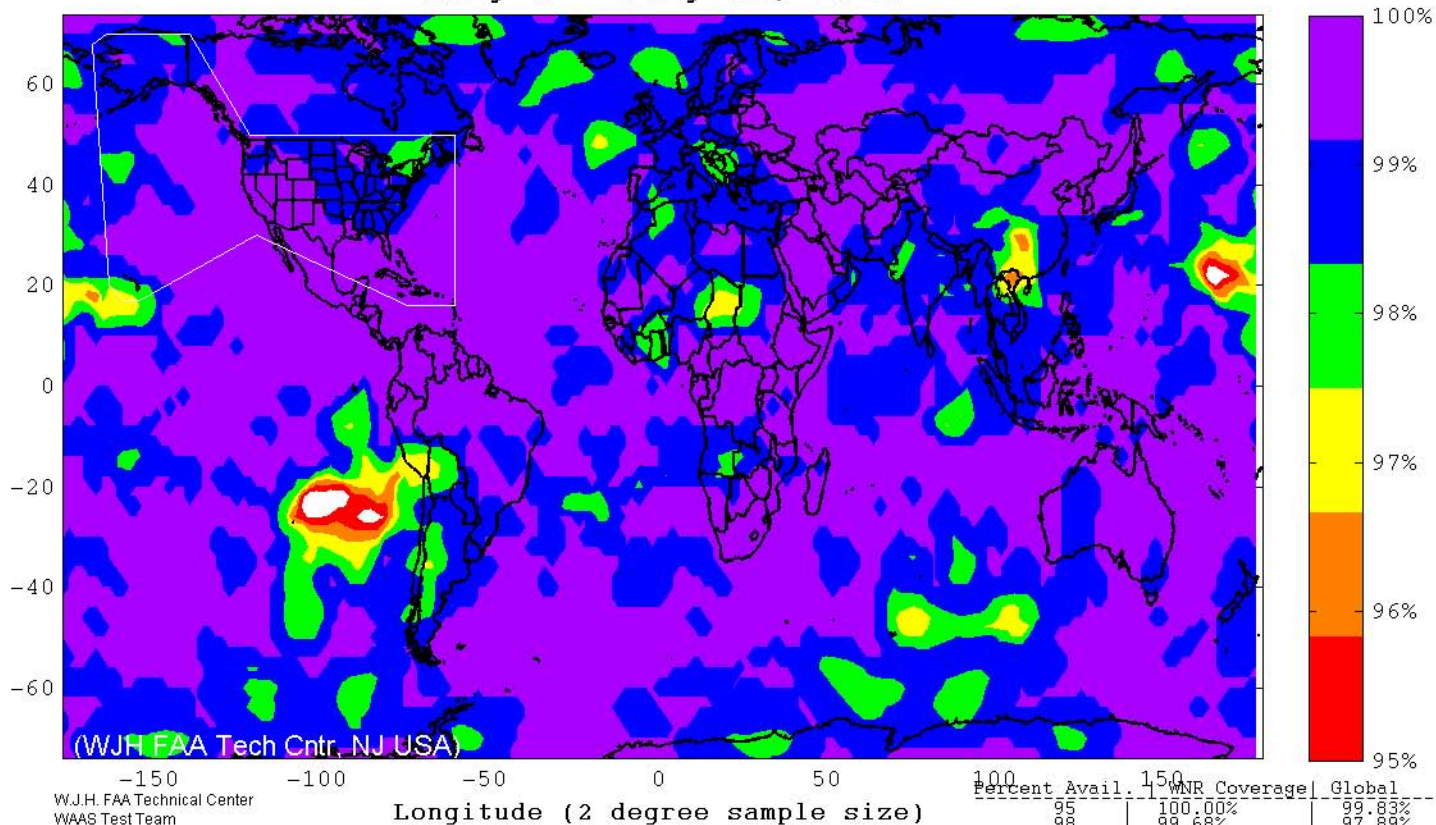

# GPS World PDOP 99.99% Index July 2014

PDOP Trends February 2014 thru July 2014

WAAS Conus Coverage vs PDOP Trends February 2014 to July 2014

SPS RAIM 0.1 (HAL = 185m) Availability  
 FD Only, SA Off, without Baro-Aiding  
 July 1 - July 31, 2014

W.J.H. FAA Technical Center  
 WAAS Test Team  
 08/05/14

Longitude (2 degree sample size)

SPS RAIM RNP 0.3 (HAL = 556m) Availability  
 FD Only, SA Off, without Baro-Aiding  
 July 1 - July 31, 2014