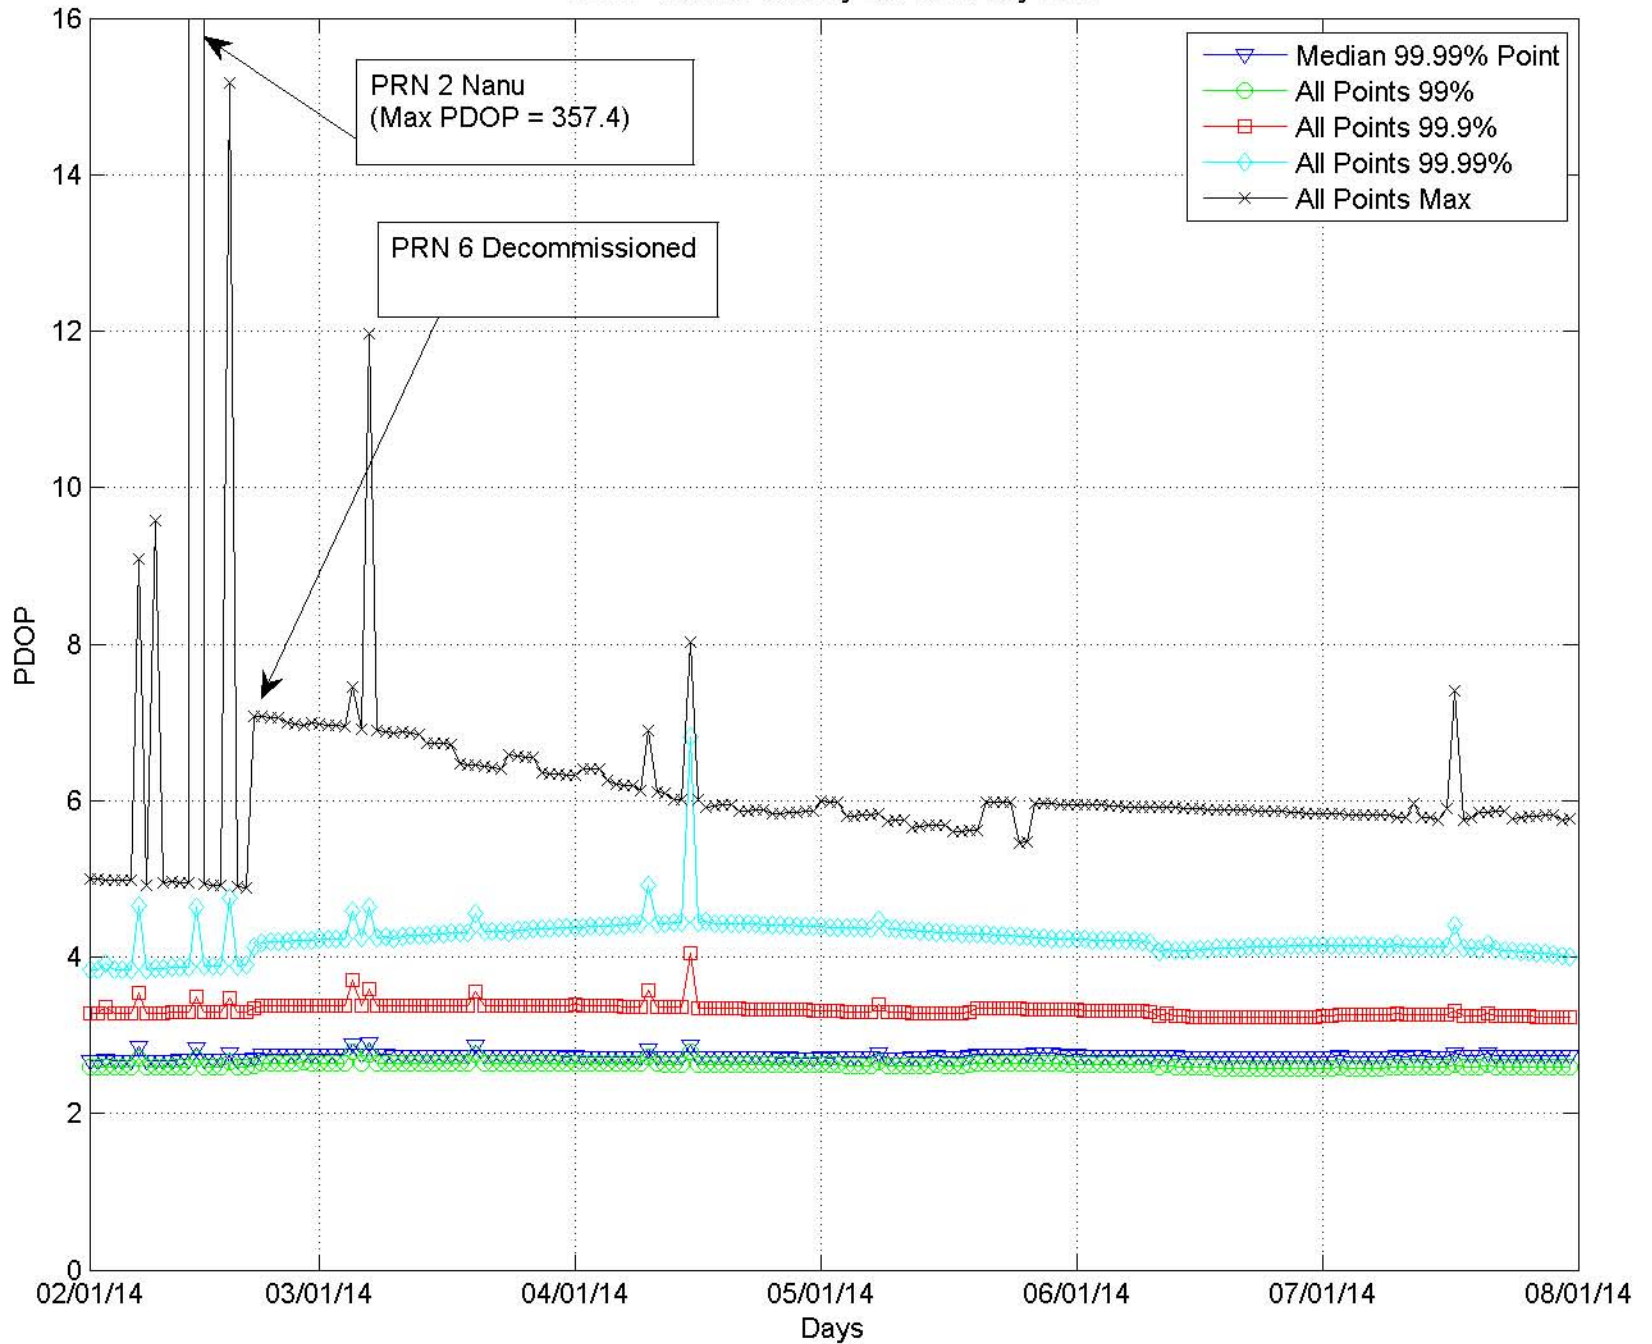

# Civil Report Card On GPS Performance July 2014

Operational Performance Parameter	CY 2013	June 2014	July 2014	Long term	Short term
<b>Availability Parameters</b>					
<i>Average Number of satellites usable</i>	30.97	30.69	30.97	→	↑
<i>Average number of satellites usable in primary slots</i>	23.985 (99.94%)	23.990 (99.95%)	23.996 (99.98%)	↑	↑
<i>Average availability of 6 satellites in view</i>	99.99%	99.99%	99.99%	→	→
<b>99.99% Horizontal DOP</b>					
<i>Area Median</i>	1.4	1.4	1.4	→	→
<i>Worst Site</i>	35.6	2.5	2.8	↑	↓
<b>99.99% Vertical DOP</b>					
<i>Area Median</i>	2.4	2.5	2.5	↓	→
<i>Worst Site</i>	71.9	5.7	5.7	↑	→
<b>99.99% Position DOP (PDOP)</b>					
<i>Area Median</i>	2.8	2.8	2.8	→	→
<i>Worst Site</i>	80.3	5.9	6.0	↑	↓
<b>100% RAIM Availability (HAL=185m)</b>					
<i>NPA Service Area (NSA)</i>	73.24%	66.11%	62.53%	↓	↓
<i>World</i>	65.97%	60.12%	55.84%	↓	↓
<b>Accuracy Parameters</b>					
<b>RMS Single Frequency User Range Error</b>					
<i>Constellation Median</i>	2.06	1.80	1.83	↑	↓
<i>Worst Satellite</i>	4.37	2.38	2.40	↑	↓
<b>95% Horizontal Error</b>					
<i>Area Median</i>	2.78	2.63	2.64	↑	↓
<i>Worst Site</i>	8.07	4.23	4.52	↑	↓
<i>Availability (% &lt;4.5m (historical 3-sigma))</i>	98.68%	99.73%	99.52%	↑	↓
<b>95% Vertical Error</b>					
<i>Area Median</i>	5.23	3.95	4.41	↑	↓
<i>Worst Site</i>	9.25	5.35	6.34	↑	↓
<i>Availability (% &lt; 9m (historical 3-sigma))</i>	99.37%	99.97%	99.92%	↑	↓

Key: ↑ improving ↓ worsening → no significant change

Long Term is current month vs. prior 24 months; Short Term is current month vs. prior month

# GPS World PDOP 99.99% Index July 2014

PDOP Trends February 2014 thru July 2014

WAAS Conus Coverage vs PDOP Trends February 2014 to July 2014

SPS RAIM 0.1 (HAL = 185m) Availability  
 FD Only, SA Off, without Baro-Aiding  
 July 1 - July 31, 2014