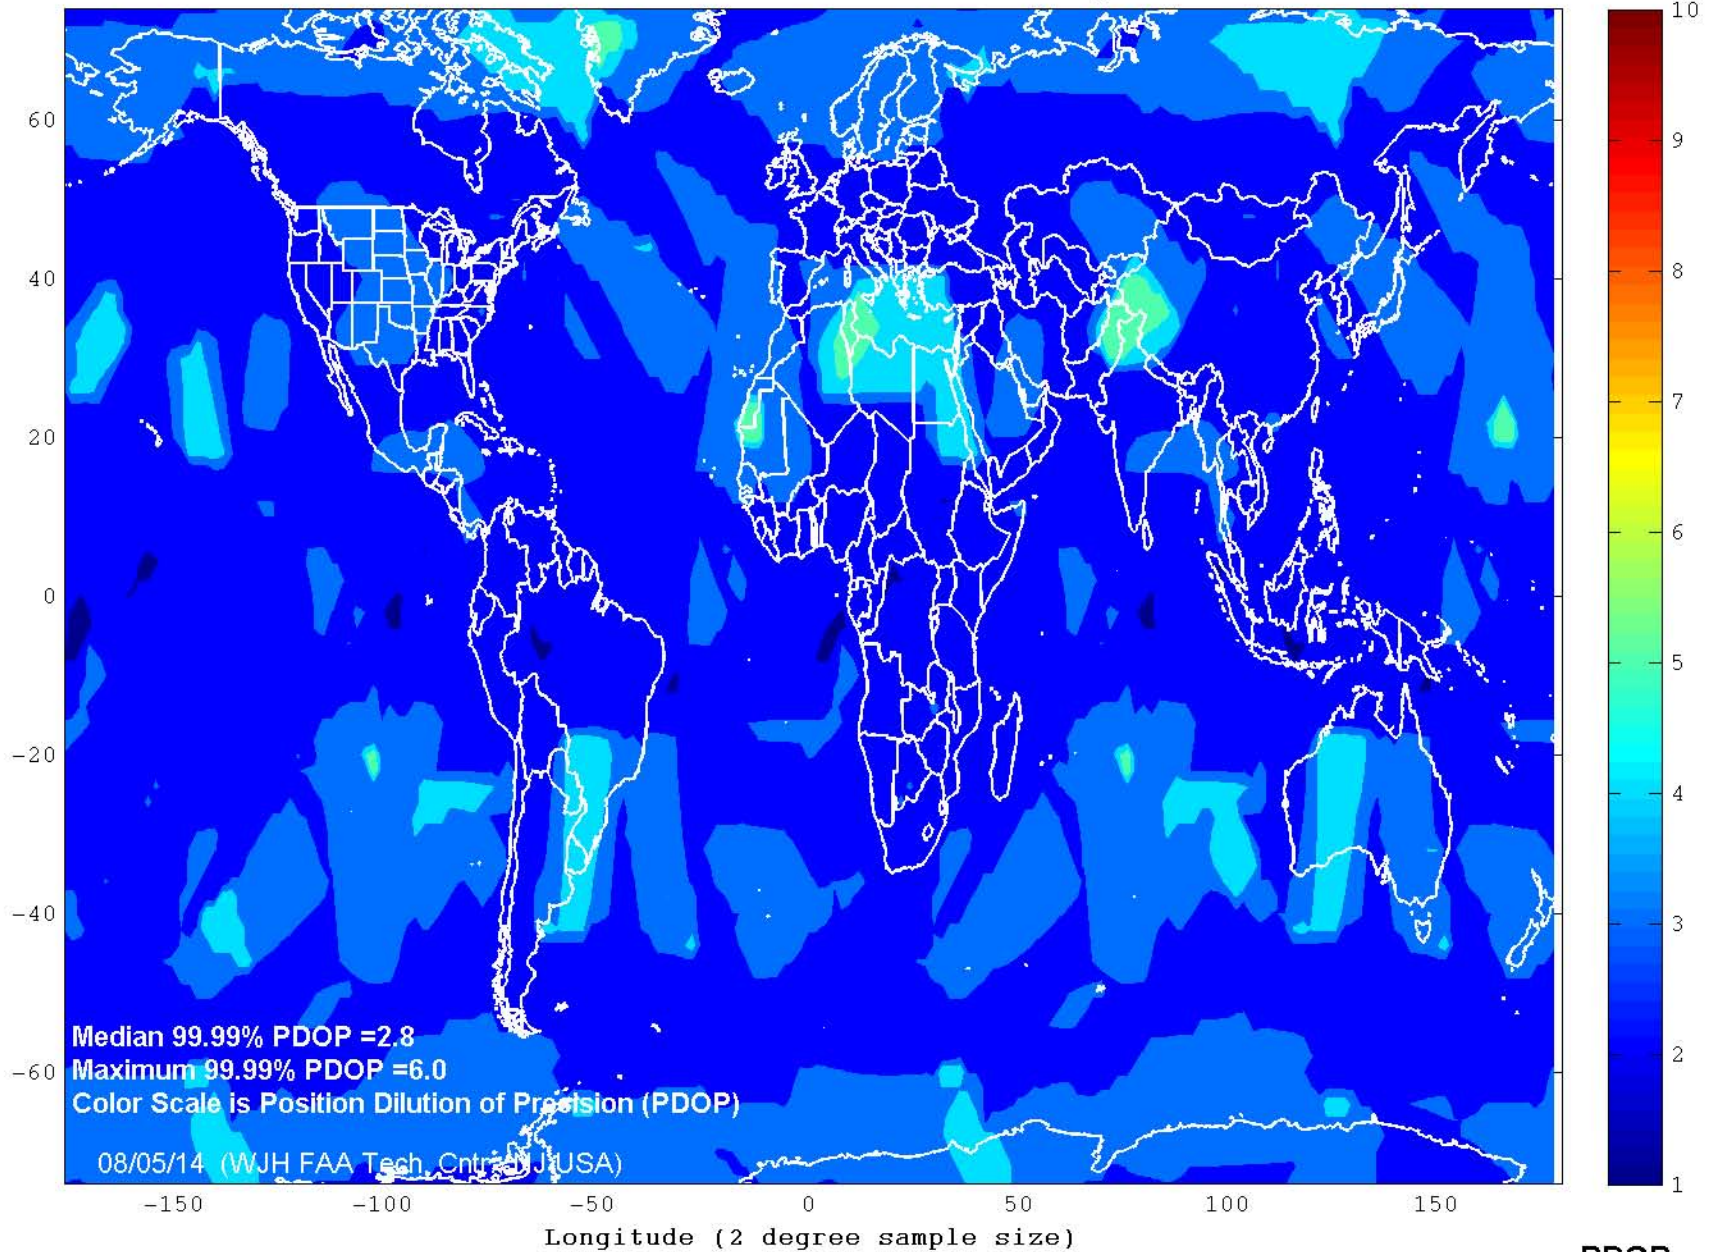

PDOP Trends February 2014 thru July 2014

GPS World PDOP 99.99% Index July 2014