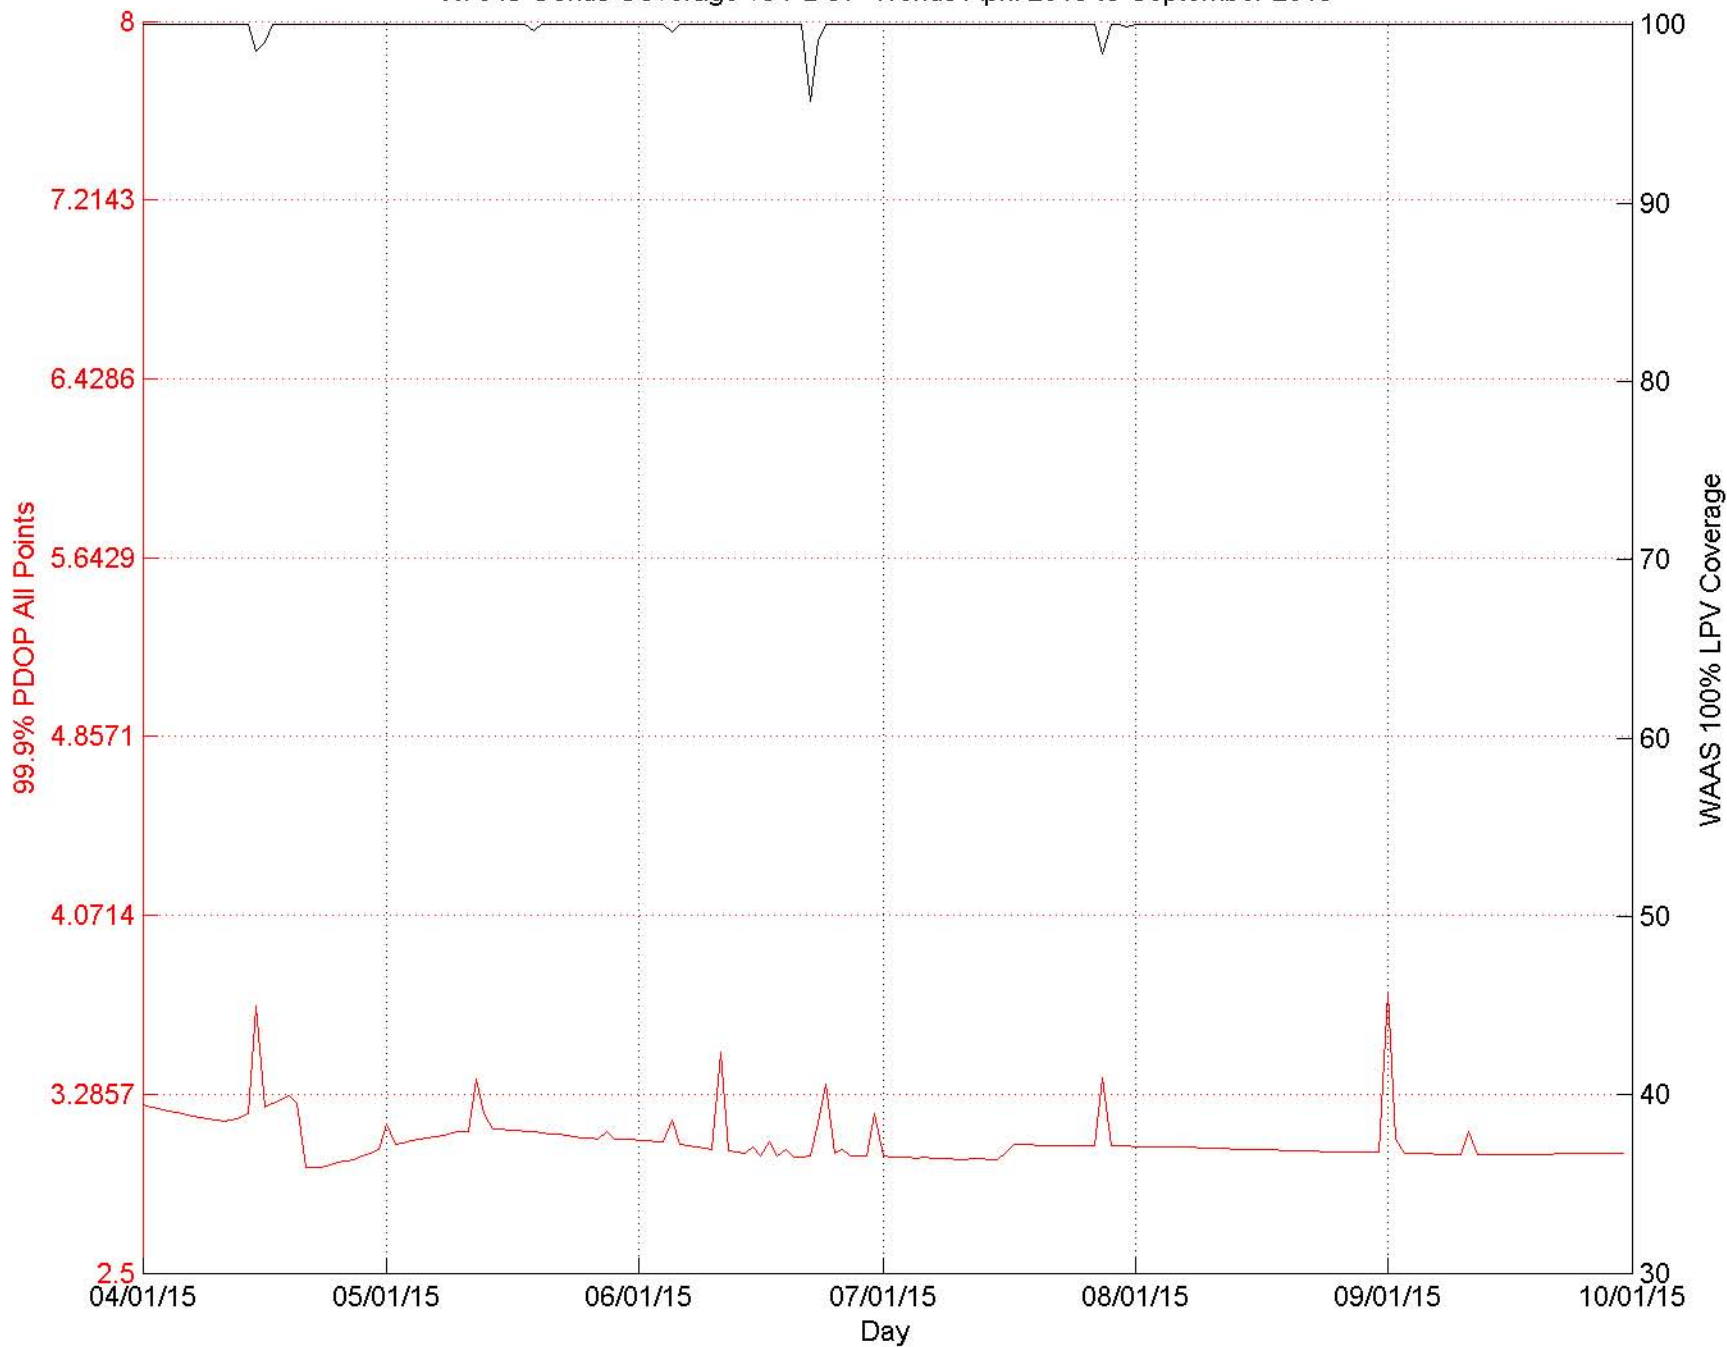

# Civil Report Card On GPS Performance September 2015

Operational Performance Parameter	CY 2014	August 2015	Sept 2015	Long term	Short term
<b>Availability Parameters</b>					
<i>Average Number of satellites usable</i>	30.40	30.98	30.98	↑	→
<i>Average number of satellites usable in primary slots</i>	23.98 (99.94%)	23.99 (99.96%)	23.99 (99.96%)	↑	→
<i>Average availability of 6 satellites in view</i>	99.99%	99.99%	99.99%	→	→
<b>99.99% Horizontal DOP</b>					
<i>Area Median</i>	1.4	1.3	1.4	→	↓
<i>Worst Site</i>	18.1	2.3	3.5	↑	↓
<b>99.99% Vertical DOP</b>					
<i>Area Median</i>	2.5	2.4	2.5	→	↓
<i>Worst Site</i>	43.0	5.0	6.7	↑	↓
<b>99.99% Position DOP (PDOP)</b>					
<i>Area Median</i>	2.8	2.7	2.8	→	↓
<i>Worst Site</i>	43.4	5.1	7.2	↑	↓
<b>100% RAIM Availability (HAL=185m)</b>					
<i>NPA Service Area (NSA)</i>	43.96%	90.00%	35.58%	↓	↓
<i>World</i>	47.30%	80.47%	51.25%	↑	↓
<b>Accuracy Parameters</b>					
<b>RMS Single Frequency User Range Error</b>					
<i>Constellation Median</i>	2.25	1.62	1.75	↑	↓
<i>Worst Satellite</i>	2.69	2.21	2.46	↑	↓
<b>95% Horizontal Error</b>					
<i>Area Median</i>	2.62	2.10	2.22	↑	↓
<i>Worst Site</i>	10.23	4.07	4.99	↑	↓
<i>Availability (% &lt;4.5m (historical 3-sigma))</i>	97.72%	99.79%	99.50%	↑	↓
<b>95% Vertical Error</b>					
<i>Area Median</i>	5.52	3.96	3.96	↑	→
<i>Worst Site</i>	9.87	4.82	5.00	↑	↓
<i>Availability (% &lt; 9m (historical 3-sigma))</i>	98.90%	99.99%	99.93%	↑	↓

Key: ↑ improving ↓ worsening → no significant change

Long Term is current month vs. prior 24 months; Short Term is current month vs. prior month

# GPS World PDOP 99.99% Index September 2015

PDOP Trends April 2015 thru September 2015

WAAS Conus Coverage vs PDOP Trends April 2015 to September 2015

SPS RAIM RNP 0.1 (HAL = 185m) Availability  
 FD Only, SA Off, without Baro-Aiding  
 September 1 - September 31, 2015