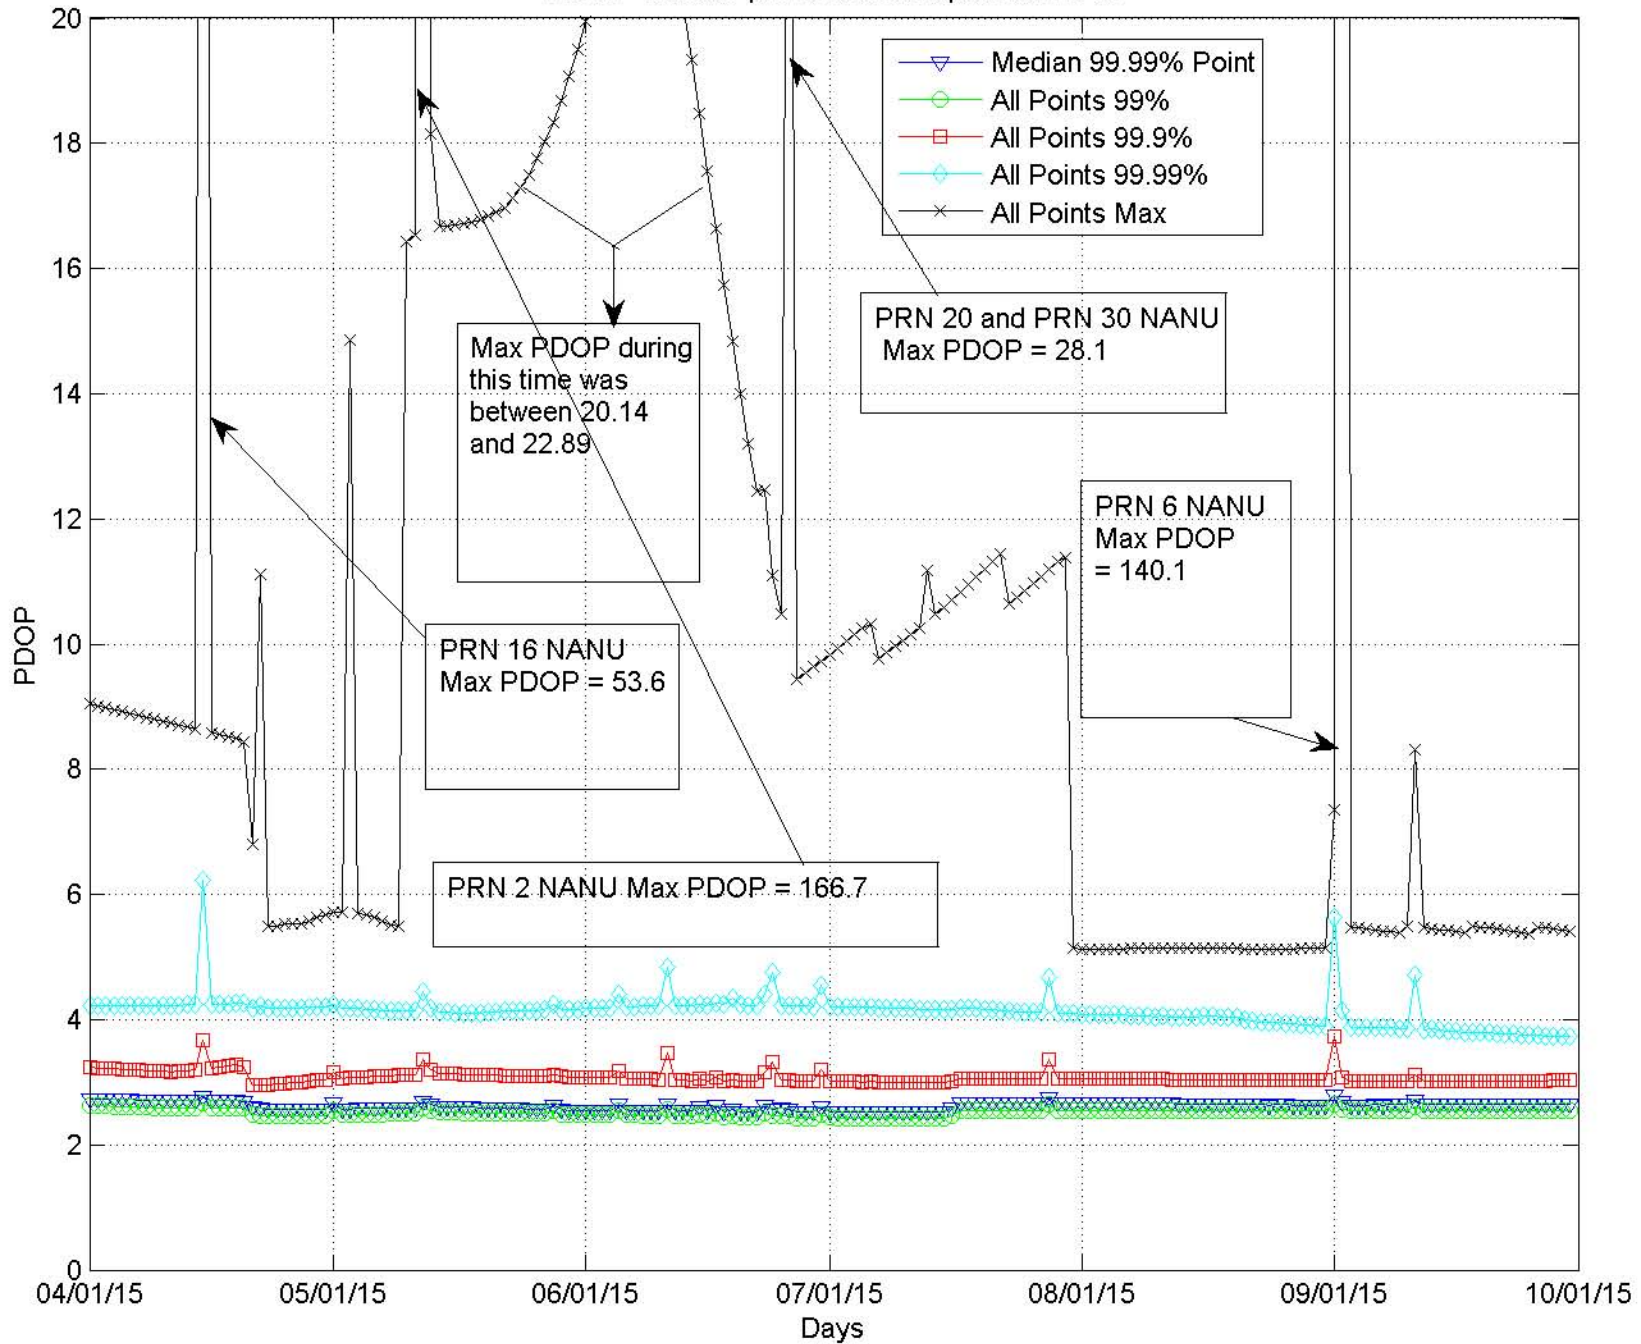

# Civil Report Card On GPS Performance September 2015

Operational Performance Parameter	CY 2014	August 2015	Sept 2015	Long term	Short term
<b>Availability Parameters</b>					
<i>Average Number of satellites usable</i>	30.40	30.98	30.98	↑	→
<i>Average number of satellites usable in primary slots</i>	23.98 (99.94%)	23.99 (99.96%)	23.99 (99.96%)	↑	→
<i>Average availability of 6 satellites in view</i>	99.99%	99.99%	99.99%	→	→
<b>99.99% Horizontal DOP</b>					
<i>Area Median</i>	1.4	1.3	1.4	→	↓
<i>Worst Site</i>	18.1	2.3	3.5	↑	↓
<b>99.99% Vertical DOP</b>					
<i>Area Median</i>	2.5	2.4	2.5	→	↓
<i>Worst Site</i>	43.0	5.0	6.7	↑	↓
<b>99.99% Position DOP (PDOP)</b>					
<i>Area Median</i>	2.8	2.7	2.8	→	↓
<i>Worst Site</i>	43.4	5.1	7.2	↑	↓
<b>100% RAIM Availability (HAL=185m)</b>					
<i>NPA Service Area (NSA)</i>	43.96%	90.00%	35.58%	↓	↓
<i>World</i>	47.30%	80.47%	51.25%	↑	↓
<b>Accuracy Parameters</b>					
<b>RMS Single Frequency User Range Error</b>					
<i>Constellation Median</i>	2.25	1.62	1.75	↑	↓
<i>Worst Satellite</i>	2.69	2.21	2.46	↑	↓
<b>95% Horizontal Error</b>					
<i>Area Median</i>	2.62	2.10	2.22	↑	↓
<i>Worst Site</i>	10.23	4.07	4.99	↑	↓
<i>Availability (% &lt;4.5m (historical 3-sigma))</i>	97.72%	99.79%	99.50%	↑	↓
<b>95% Vertical Error</b>					
<i>Area Median</i>	5.52	3.96	3.96	↑	→
<i>Worst Site</i>	9.87	4.82	5.00	↑	↓
<i>Availability (% &lt; 9m (historical 3-sigma))</i>	98.90%	99.99%	99.93%	↑	↓

Key: ↑ improving ↓ worsening → no significant change

Long Term is current month vs. prior 24 months; Short Term is current month vs. prior month

# GPS World PDOP 99.99% Index September 2015

PDOP Trends April 2015 thru September 2015

WAAS Conus Coverage vs PDOP Trends April 2015 to September 2015

SPS RAIM RNP 0.1 (HAL = 185m) Availability  
 FD Only, SA Off, without Baro-Aiding  
 September 1 - September 31, 2015