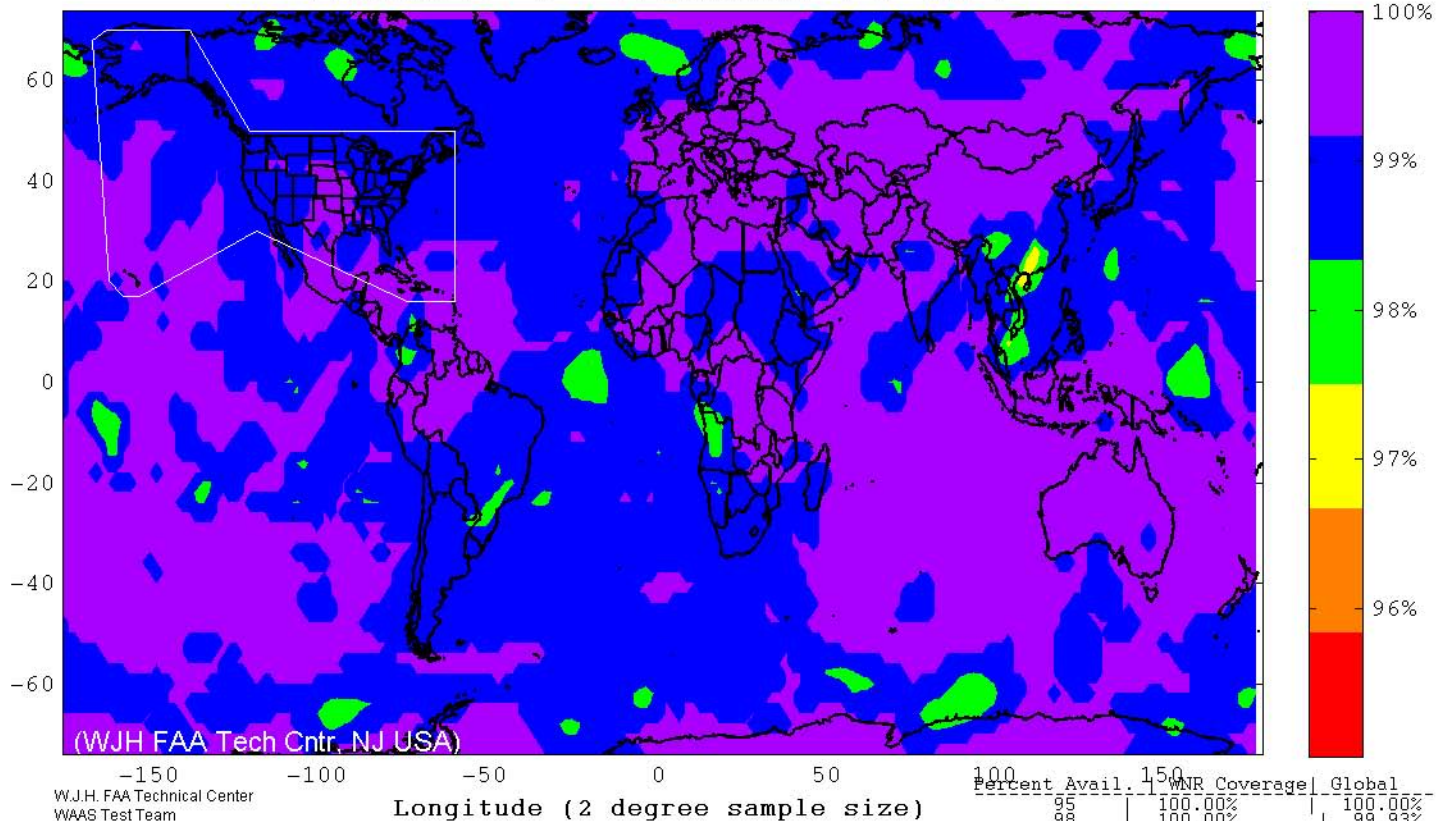

# GPS World PDOP 99.99% Index September 2015

PDOP Trends April 2015 thru September 2015

WAAS Conus Coverage vs PDOP Trends April 2015 to September 2015

SPS RAIM RNP 0.1 (HAL = 185m) Availability  
 FD Only, SA Off, without Baro-Aiding  
 September 1 - September 31, 2015

W.J.H. FAA Technical Center  
 WAAS Test Team  
 10/29/15

Longitude (2 degree sample size)

SPS RAIM RNP 0.3 (HAL = 556m) Availability  
 FD Only, SA Off, without Baro-Aiding  
 September 1 - September 31, 2015