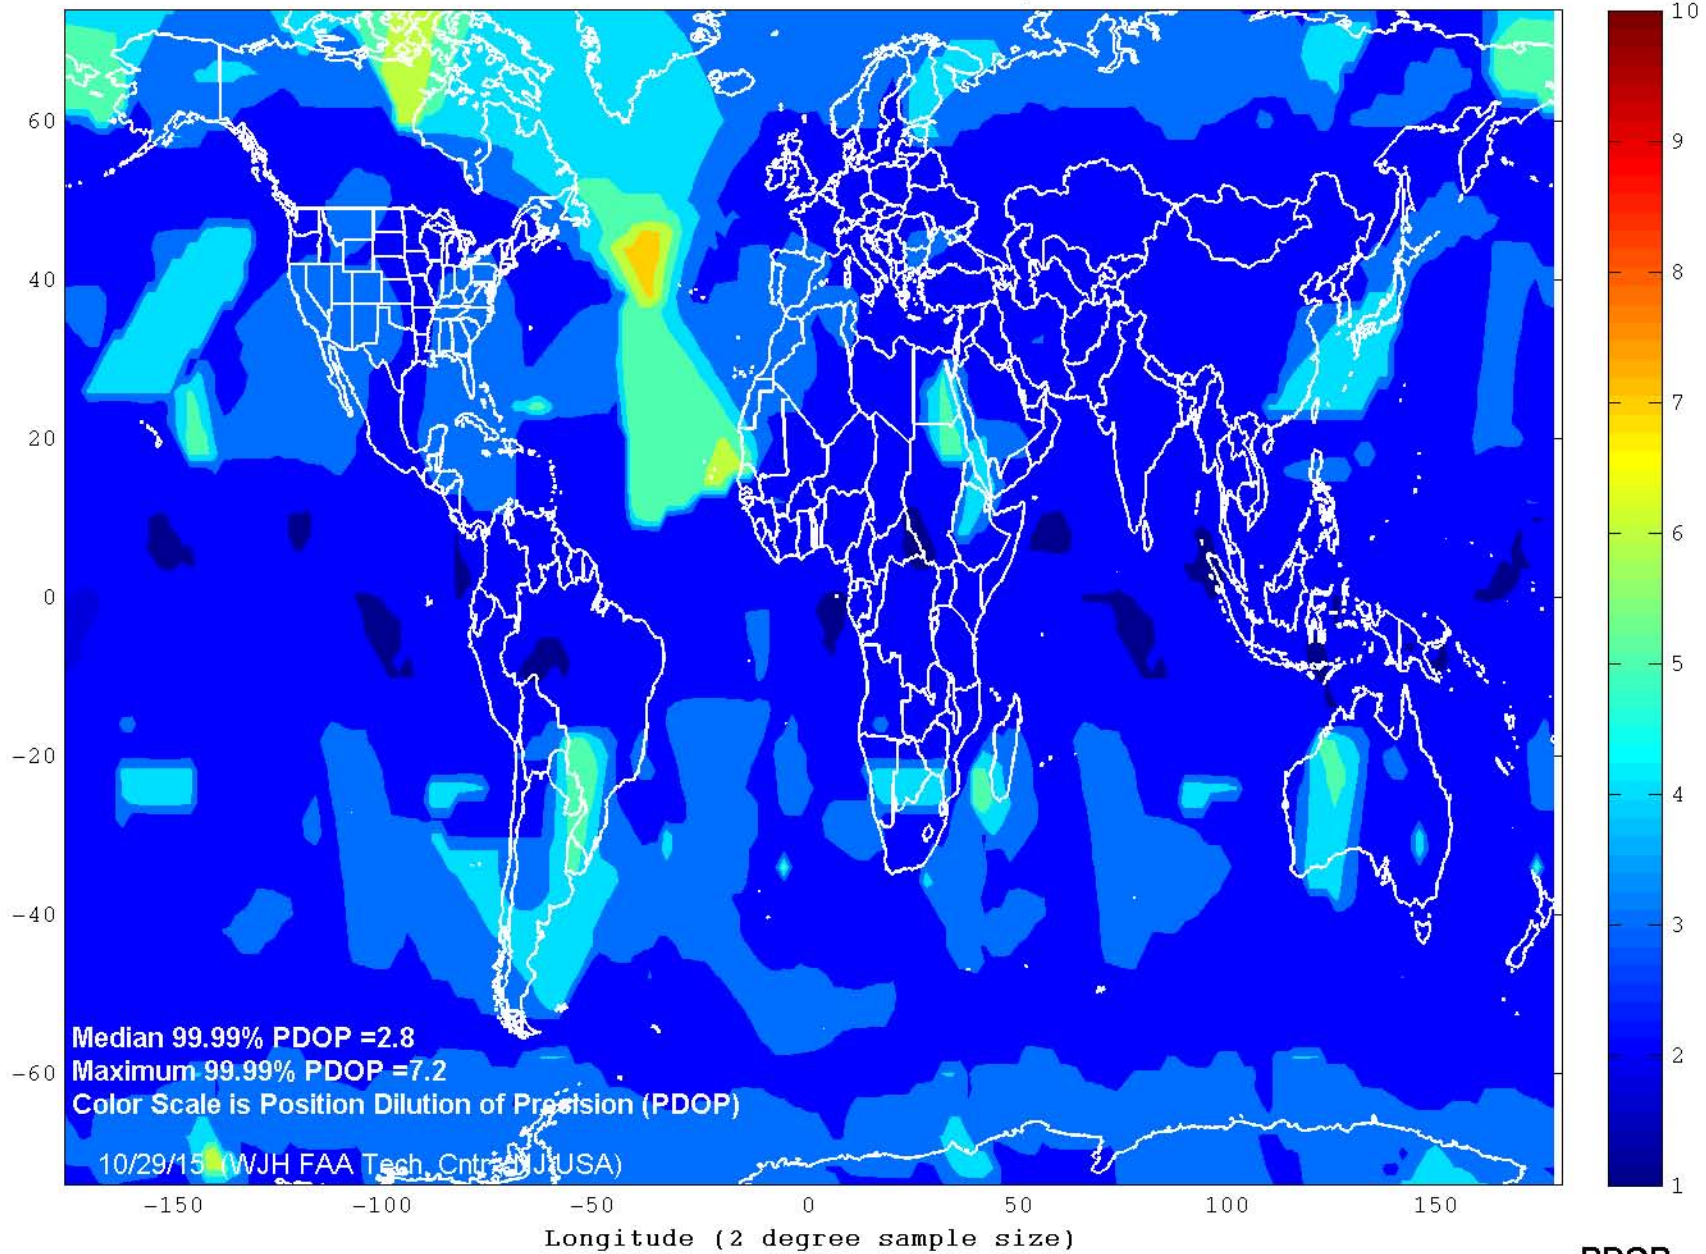

PDOP Trends April 2015 thru September 2015

GPS World PDOP 99.99% Index September 2015