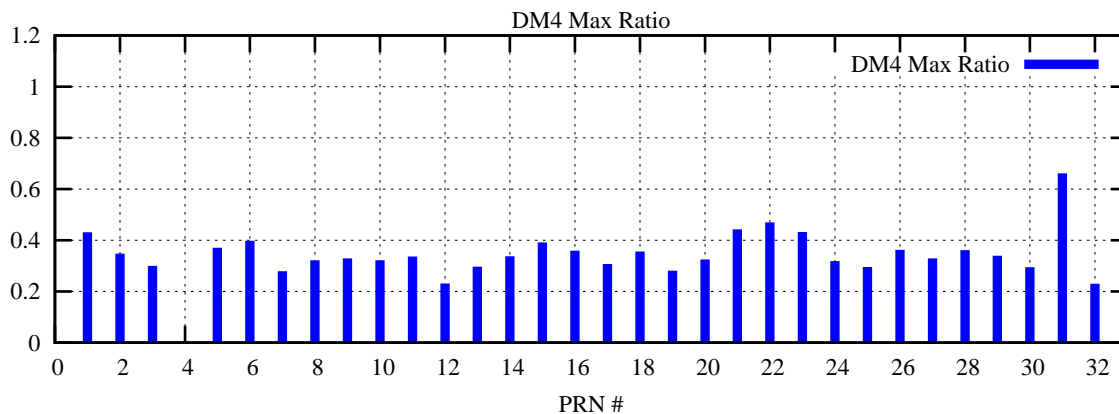

Ratio (PRN Bias/Threshold)

GpsWeek 2040 Day 4

Skinny (Type 0): PRN 8 22
Broad (Type 2): PRN 7 15 17 21 24