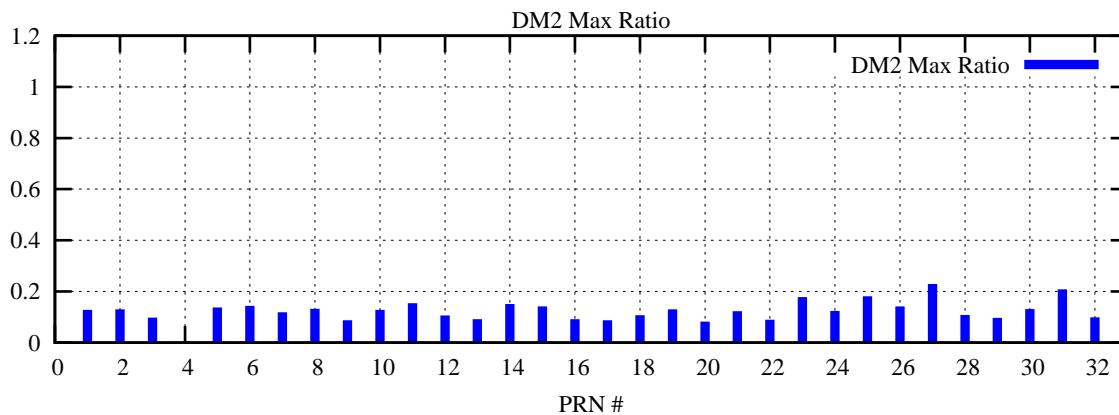

Ratio (PRN Bias/Threshold)

GpsWeek 2040 Day 4

Skinny (Type 0): PRN 8 22
Broad (Type 2): PRN 7 15 17 21 24