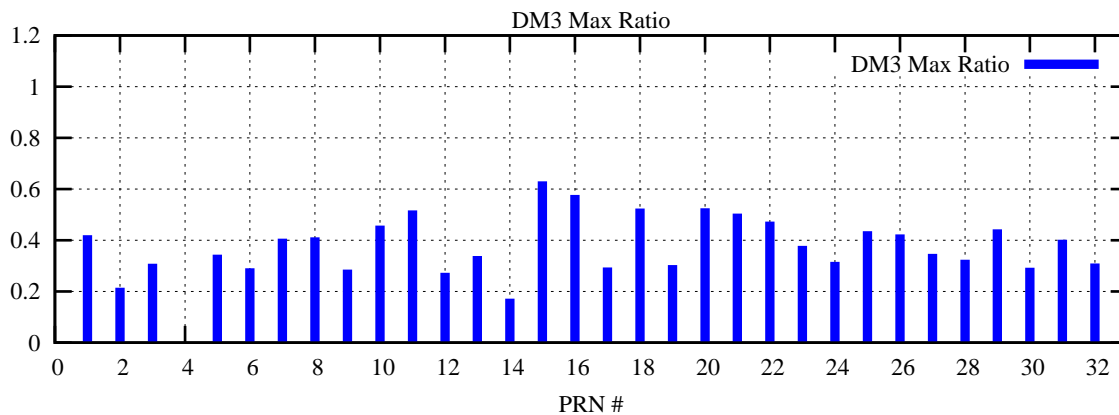

Ratio (PRN Bias/Threshold)

GpsWeek 2040 Day 4

Skinny (Type 0): PRN 8 22
Broad (Type 2): PRN 7 15 17 21 24