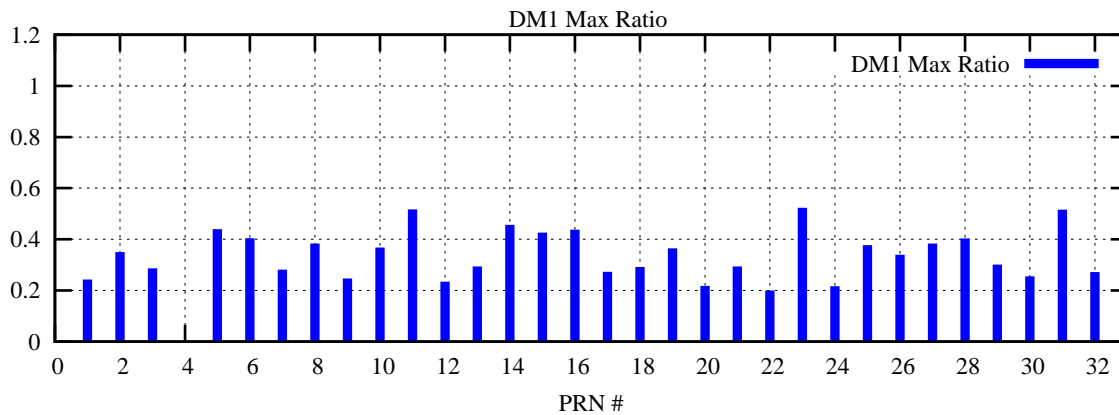

Ratio (PRN Bias/Threshold)

GpsWeek 2040 Day 4

Skinny (Type 0): PRN 8 22
Broad (Type 2): PRN 7 15 17 21 24