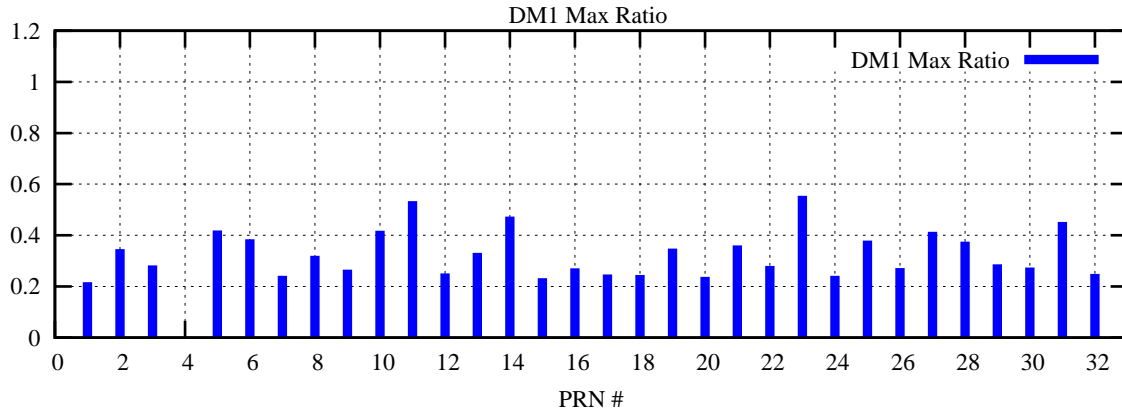

Ratio (PRN Bias/Threshold)

GpsWeek 2041 Day 0

Skinny (Type 0): PRN 8 22
Broad (Type 2): PRN 7 15 17 21 24