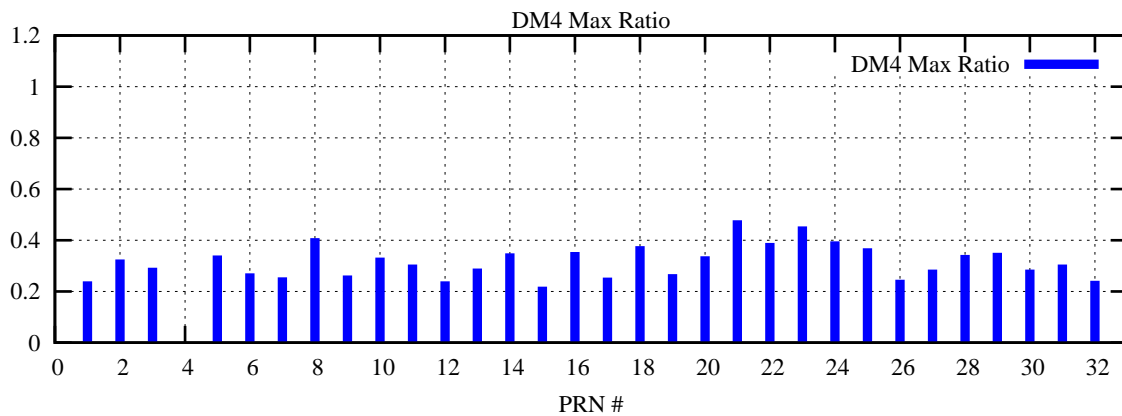

Ratio (PRN Bias/Threshold)

GpsWeek 2041 Day 0

Skinny (Type 0): PRN 8 22
Broad (Type 2): PRN 7 15 17 21 24