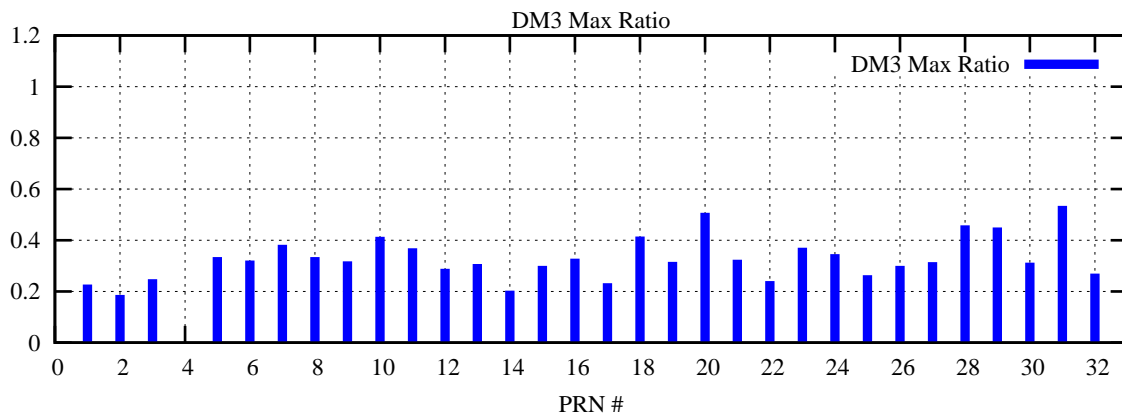

Ratio (PRN Bias/Threshold)

GpsWeek 2041 Day 0

Skinny (Type 0): PRN 8 22
Broad (Type 2): PRN 7 15 17 21 24