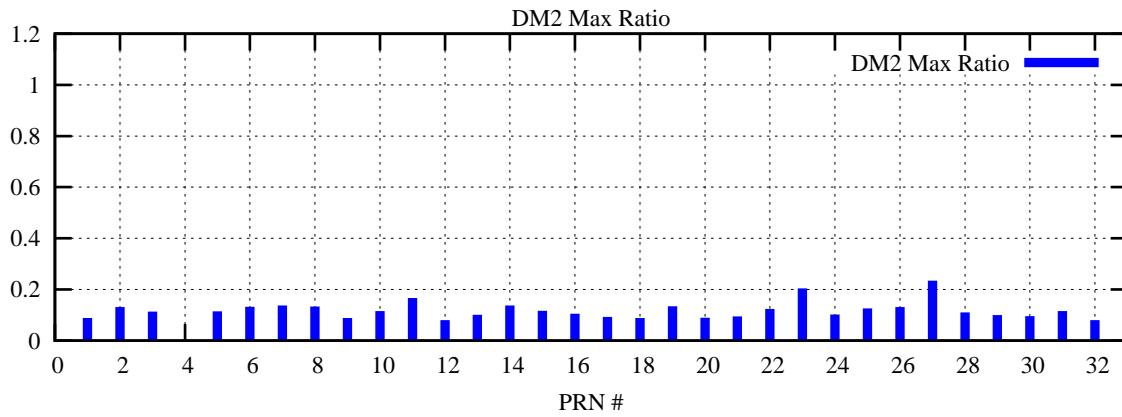

Ratio (PRN Bias/Threshold)

GpsWeek 2041 Day 0

Skinny (Type 0): PRN 8 22
Broad (Type 2): PRN 7 15 17 21 24