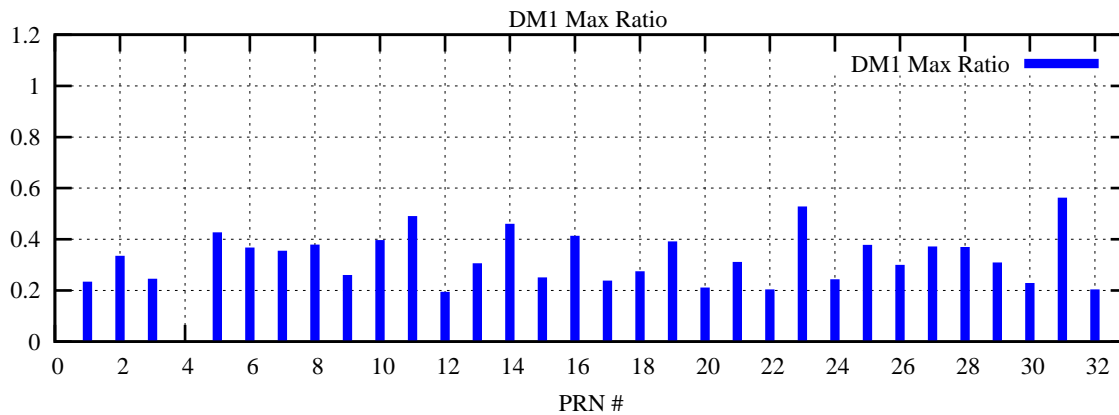

Ratio (PRN Bias/Threshold)

GpsWeek 2041 Day 2

Skinny (Type 0): PRN 8 22  
Broad (Type 2): PRN 7 15 17 21 24