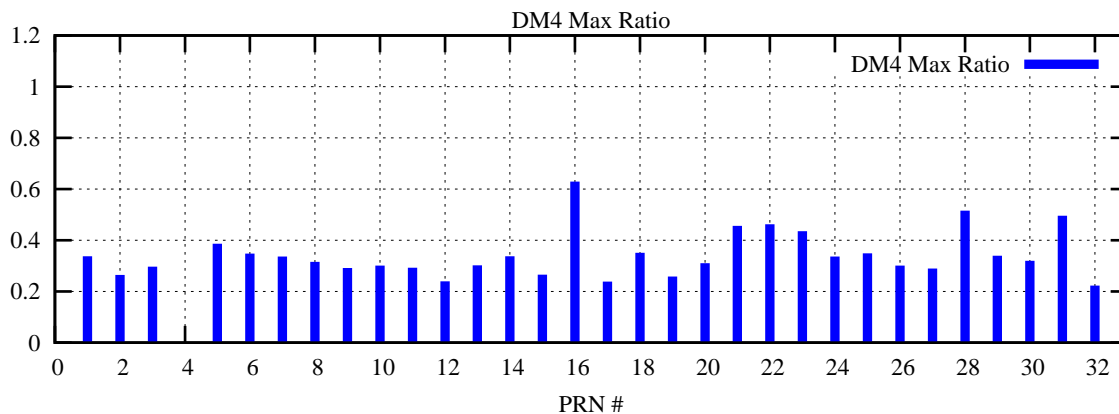

Ratio (PRN Bias/Threshold)

GpsWeek 2041 Day 2

Skinny (Type 0): PRN 8 22  
Broad (Type 2): PRN 7 15 17 21 24