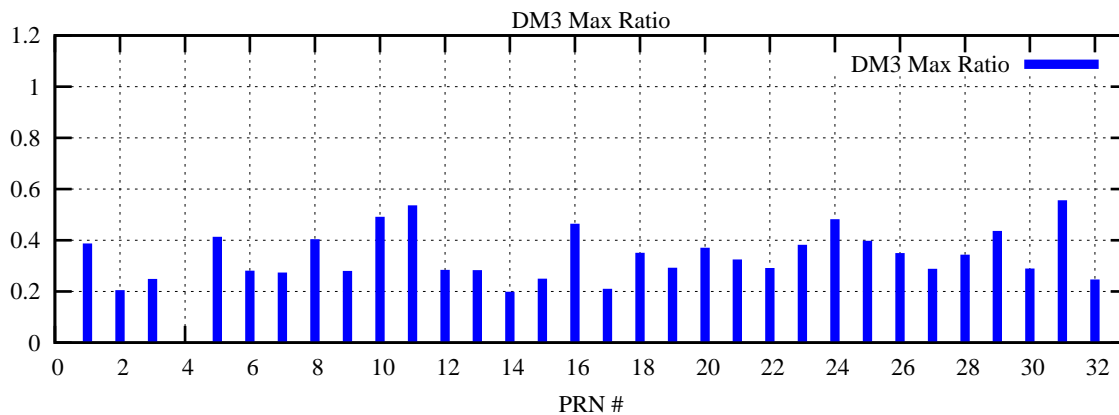

Ratio (PRN Bias/Threshold)

GpsWeek 2041 Day 2

Skinny (Type 0): PRN 8 22  
Broad (Type 2): PRN 7 15 17 21 24