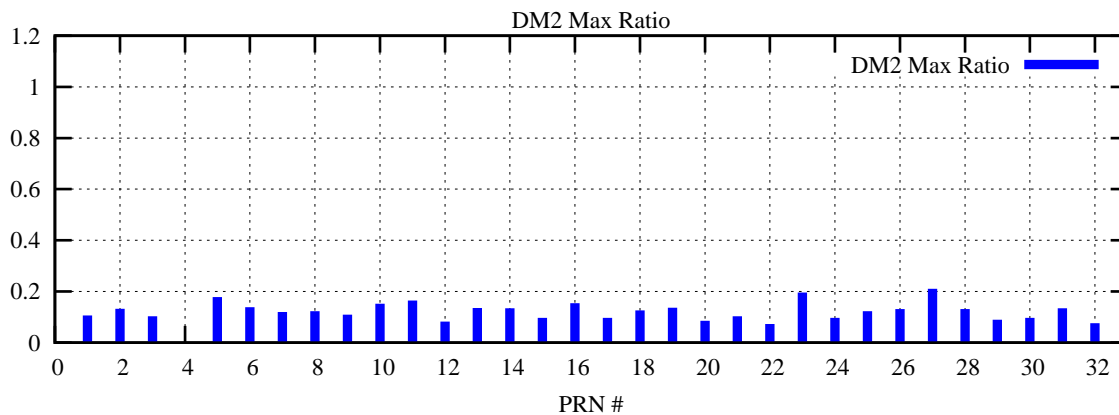

Ratio (PRN Bias/Threshold)

GpsWeek 2041 Day 2

Skinny (Type 0): PRN 8 22  
Broad (Type 2): PRN 7 15 17 21 24