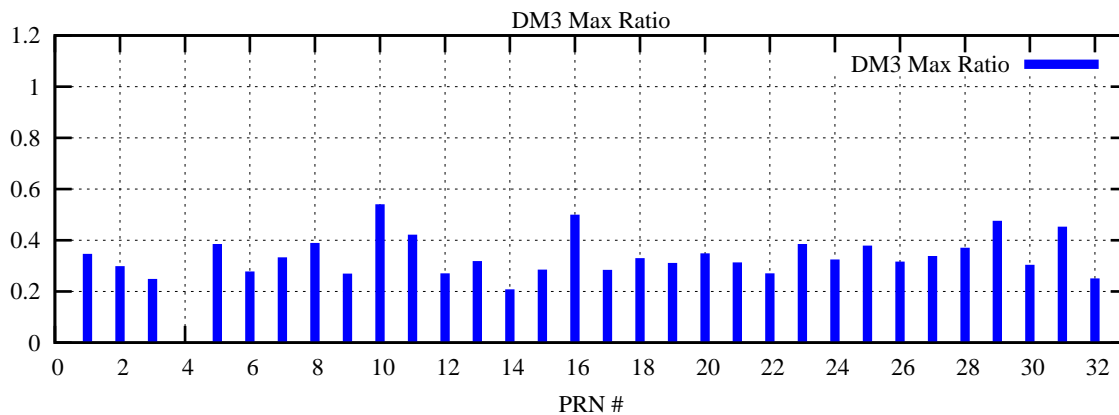

Ratio (PRN Bias/Threshold)

GpsWeek 2041 Day 5

Skinny (Type 0): PRN 8 22  
Broad (Type 2): PRN 7 15 17 21 24