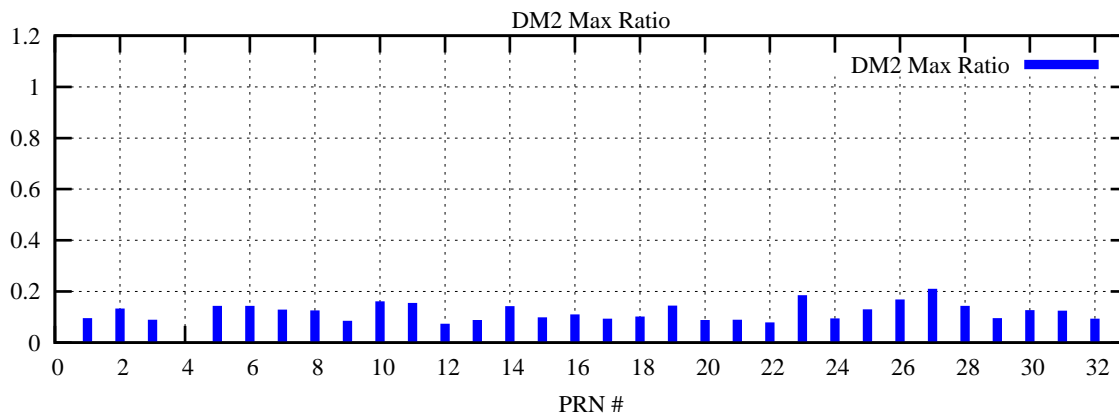

Ratio (PRN Bias/Threshold)

GpsWeek 2041 Day 5

Skinny (Type 0): PRN 8 22  
Broad (Type 2): PRN 7 15 17 21 24