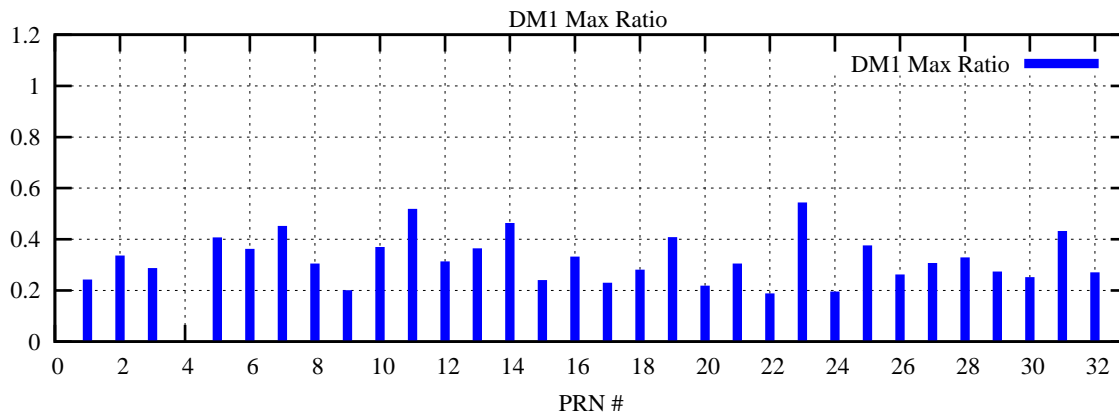

Ratio (PRN Bias/Threshold)

GpsWeek 2041 Day 5

Skinny (Type 0): PRN 8 22  
Broad (Type 2): PRN 7 15 17 21 24