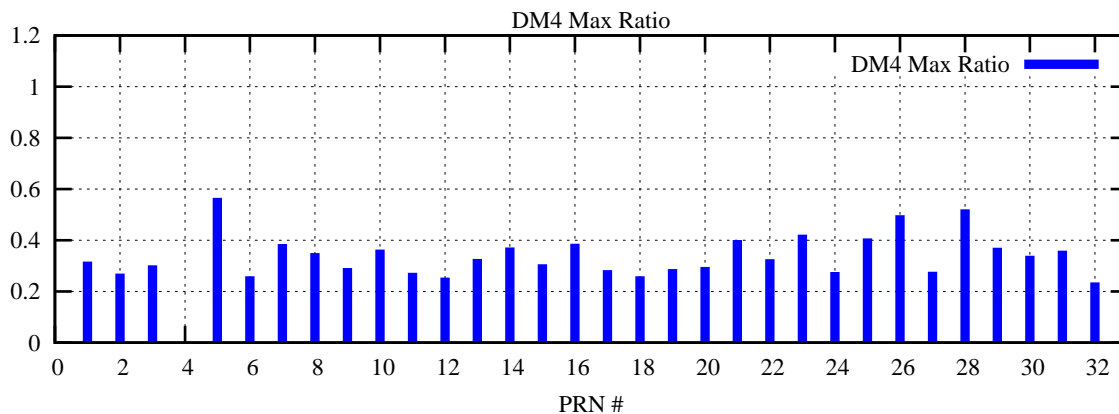

Ratio (PRN Bias/Threshold)

GpsWeek 2041 Day 5

Skinny (Type 0): PRN 8 22  
Broad (Type 2): PRN 7 15 17 21 24