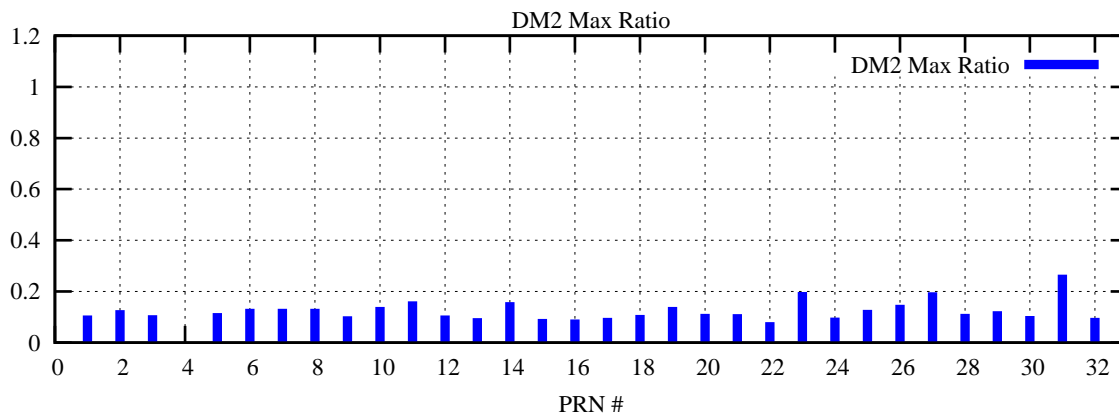

Ratio (PRN Bias/Threshold)

GpsWeek 2042 Day 3

Skinny (Type 0): PRN 8 22  
Broad (Type 2): PRN 7 15 17 21 24