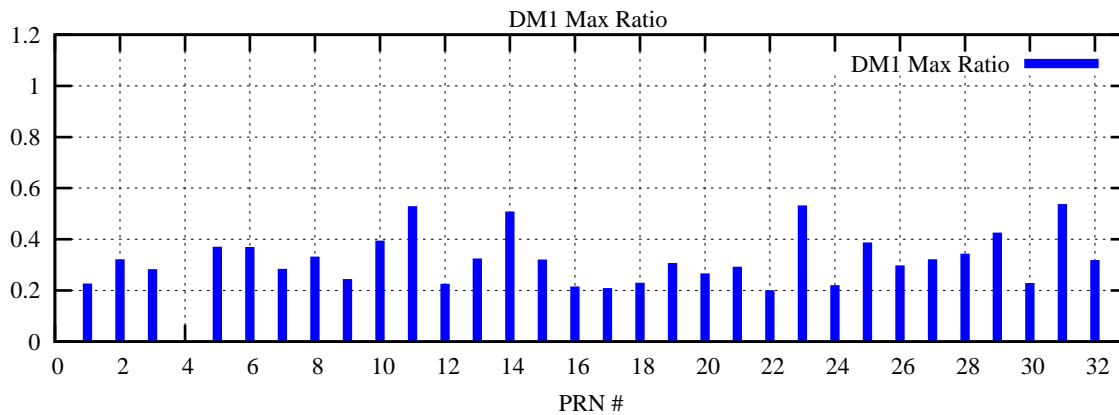

Ratio (PRN Bias/Threshold)

GpsWeek 2042 Day 3

Skinny (Type 0): PRN 8 22  
Broad (Type 2): PRN 7 15 17 21 24