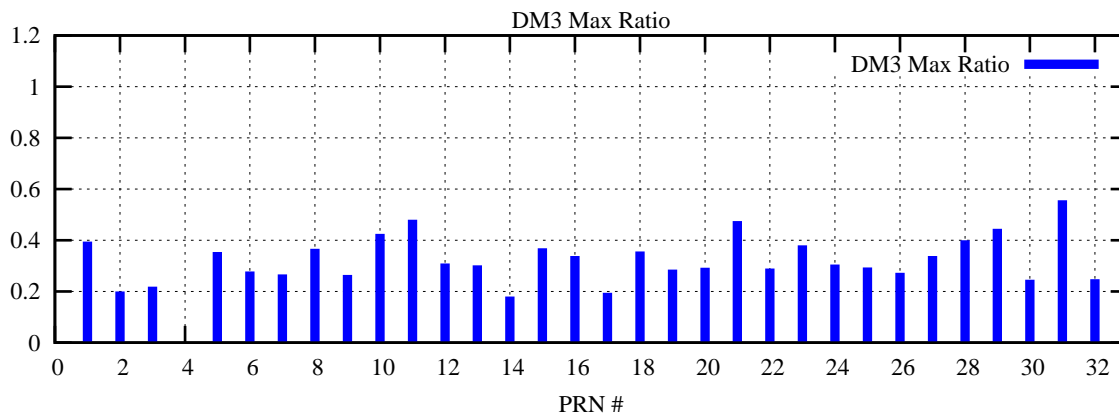

Ratio (PRN Bias/Threshold)

GpsWeek 2042 Day 3

Skinny (Type 0): PRN 8 22  
Broad (Type 2): PRN 7 15 17 21 24