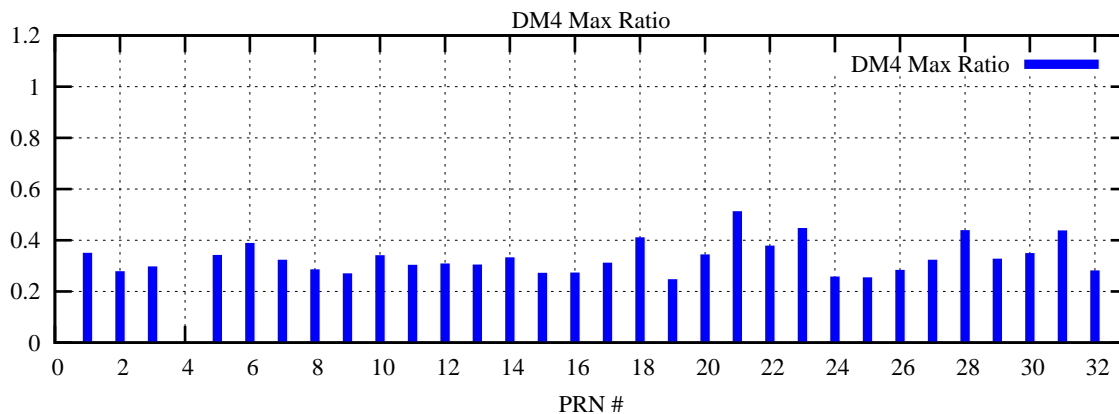

Ratio (PRN Bias/Threshold)

GpsWeek 2042 Day 3

Skinny (Type 0): PRN 8 22  
Broad (Type 2): PRN 7 15 17 21 24