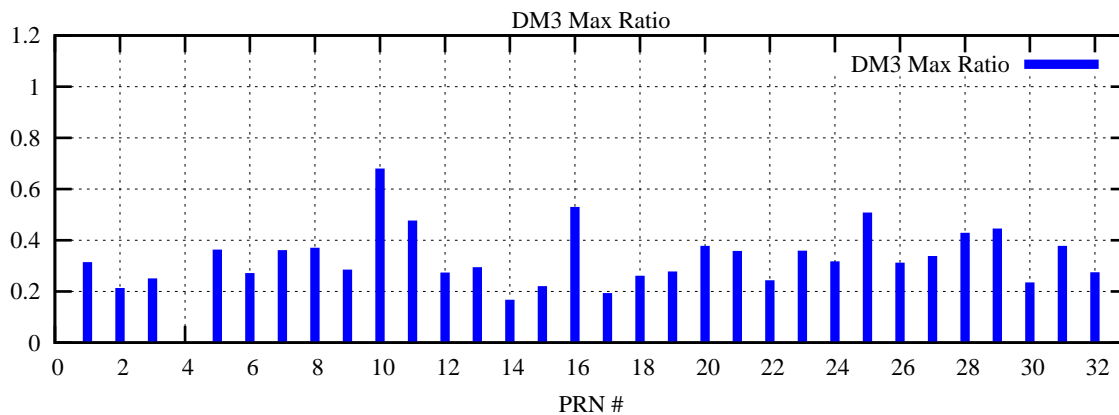

Ratio (PRN Bias/Threshold)

GpsWeek 2043 Day 3

Skinny (Type 0): PRN 8 22  
Broad (Type 2): PRN 7 15 17 21 24