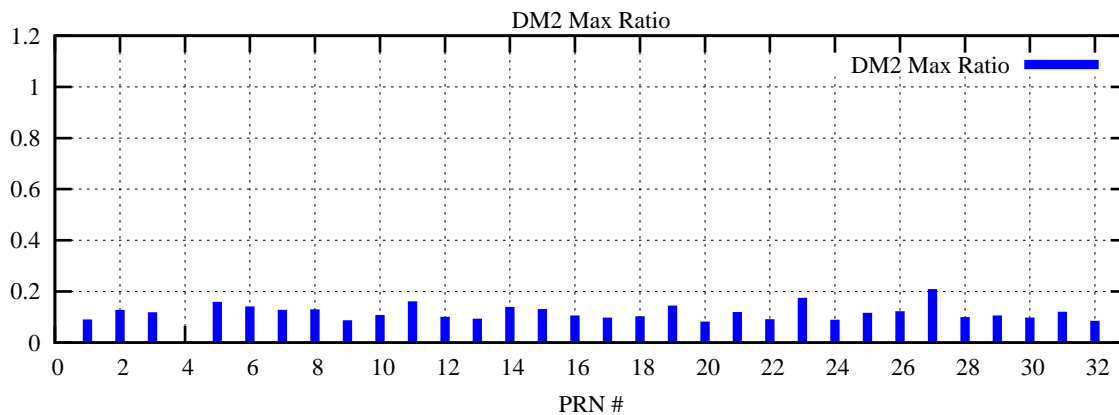

Ratio (PRN Bias/Threshold)

GpsWeek 2043 Day 3

Skinny (Type 0): PRN 8 22  
Broad (Type 2): PRN 7 15 17 21 24