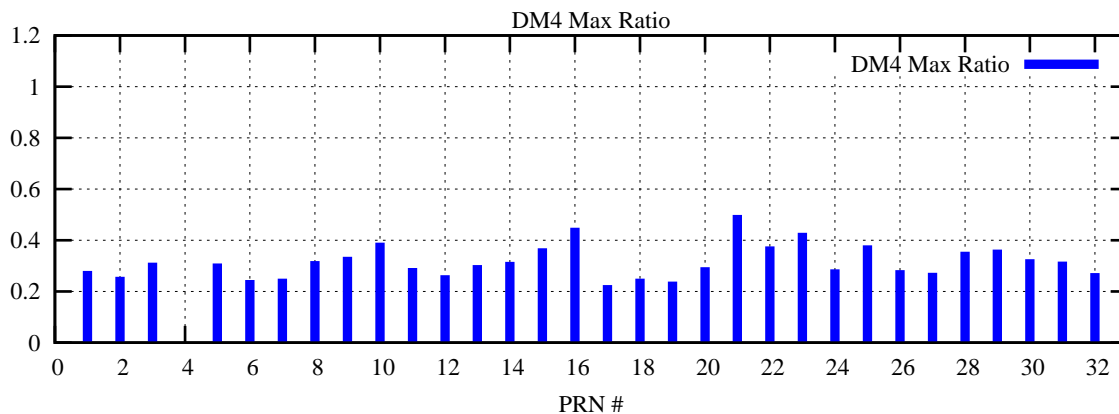

Ratio (PRN Bias/Threshold)

GpsWeek 2043 Day 3

Skinny (Type 0): PRN 8 22  
Broad (Type 2): PRN 7 15 17 21 24