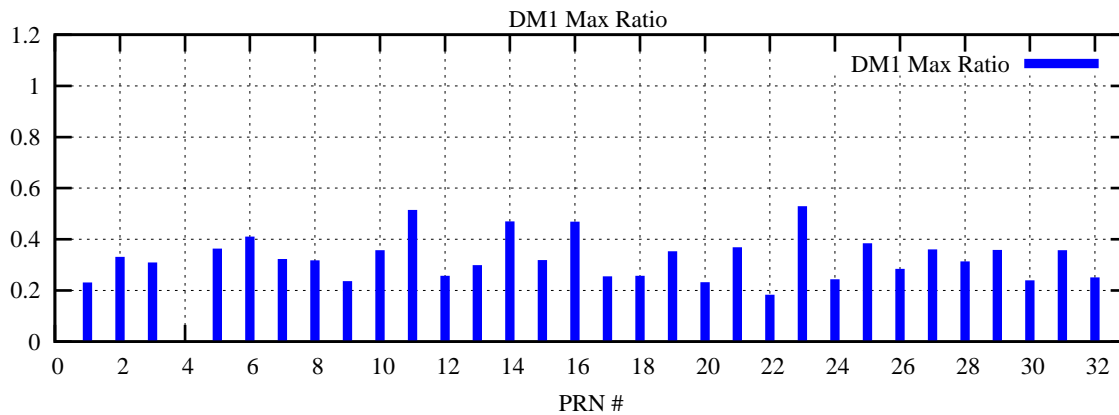

Ratio (PRN Bias/Threshold)

GpsWeek 2043 Day 3

Skinny (Type 0): PRN 8 22  
Broad (Type 2): PRN 7 15 17 21 24