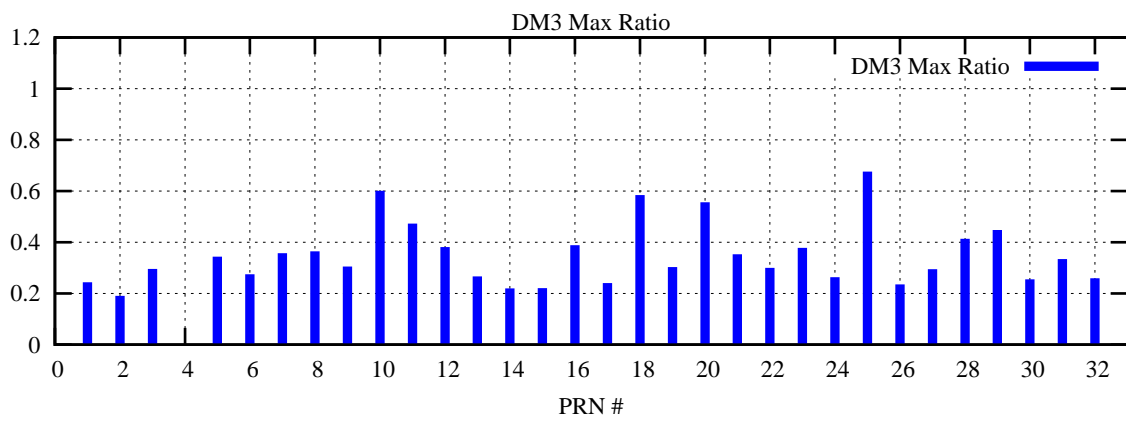

Ratio (PRN Bias/Threshold)

GpsWeek 2044 Day 3

Skinny (Type 0): PRN 8 22
Broad (Type 2): PRN 7 15 17 21 24