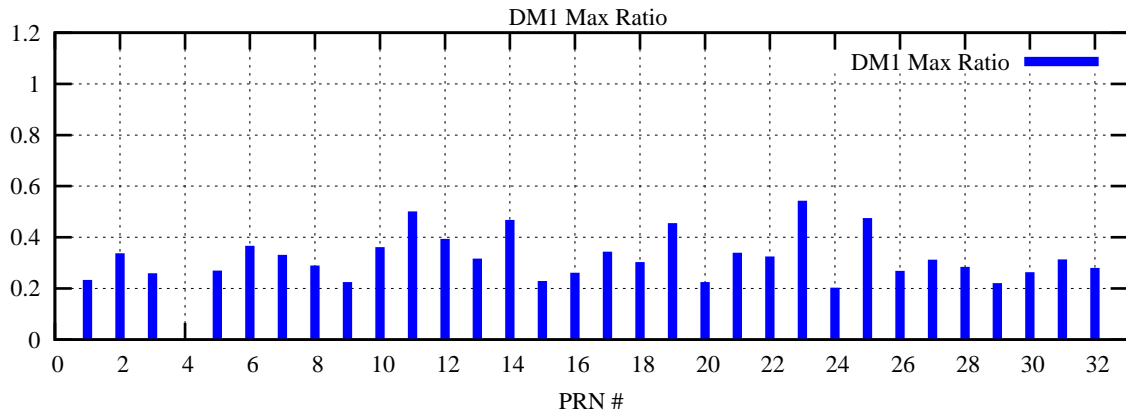

Ratio (PRN Bias/Threshold)

GpsWeek 2044 Day 3

Skinny (Type 0): PRN 8 22
Broad (Type 2): PRN 7 15 17 21 24