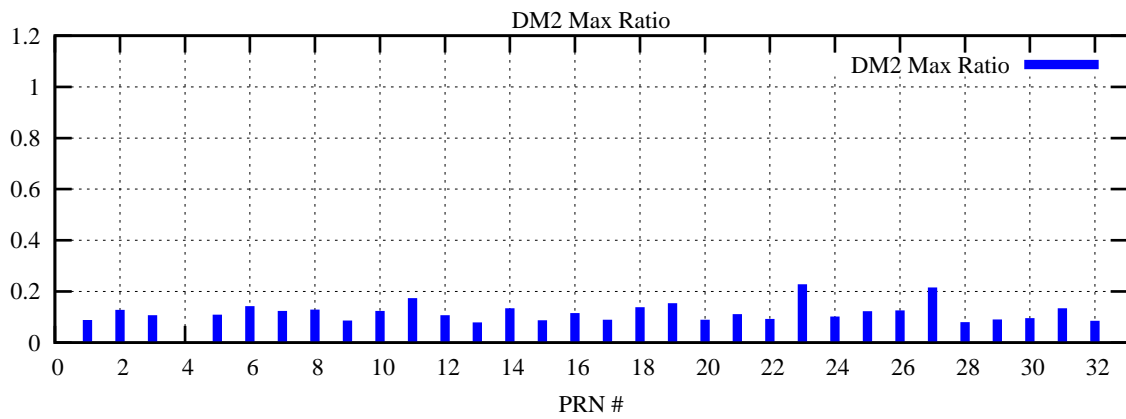

Ratio (PRN Bias/Threshold)

GpsWeek 2044 Day 3

Skinny (Type 0): PRN 8 22
Broad (Type 2): PRN 7 15 17 21 24