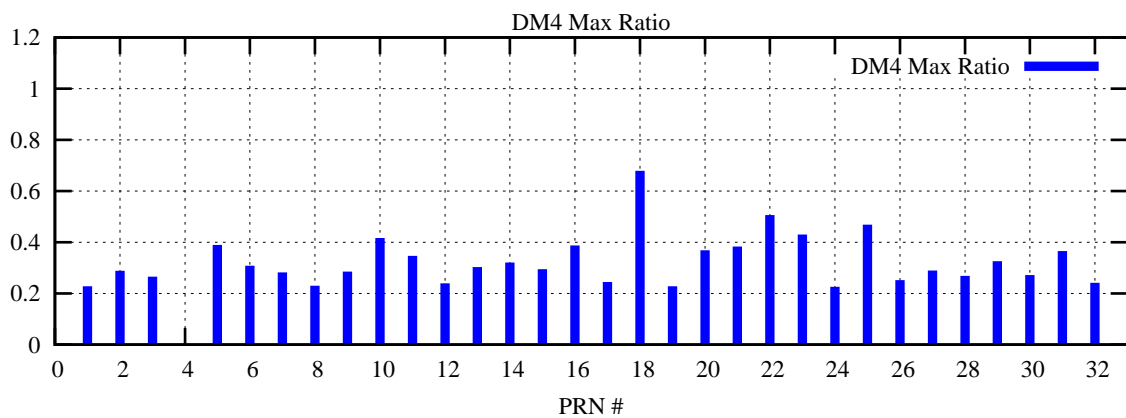

Ratio (PRN Bias/Threshold)

GpsWeek 2044 Day 3

Skinny (Type 0): PRN 8 22
Broad (Type 2): PRN 7 15 17 21 24