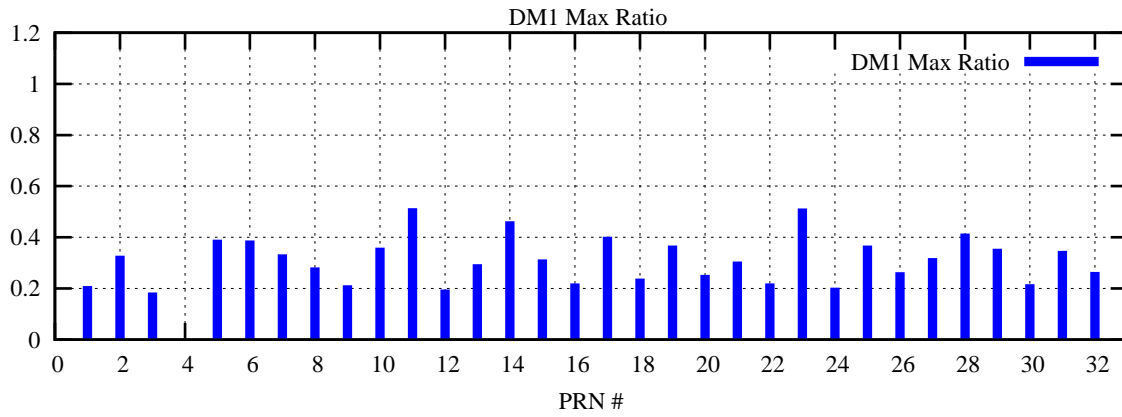

Ratio (PRN Bias/Threshold)

GpsWeek 2044 Day 5

Skinny (Type 0): PRN 8 22
Broad (Type 2): PRN 7 15 17 21 24