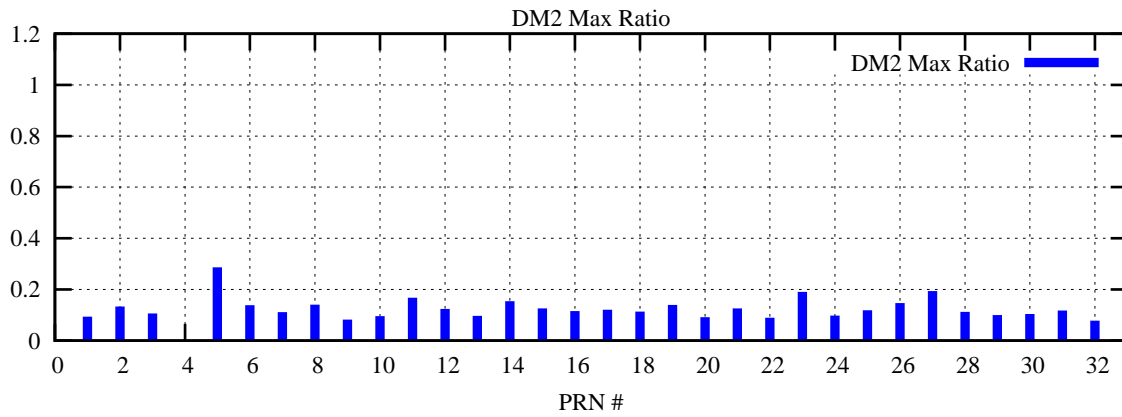

Ratio (PRN Bias/Threshold)

GpsWeek 2044 Day 5

Skinny (Type 0): PRN 8 22
Broad (Type 2): PRN 7 15 17 21 24