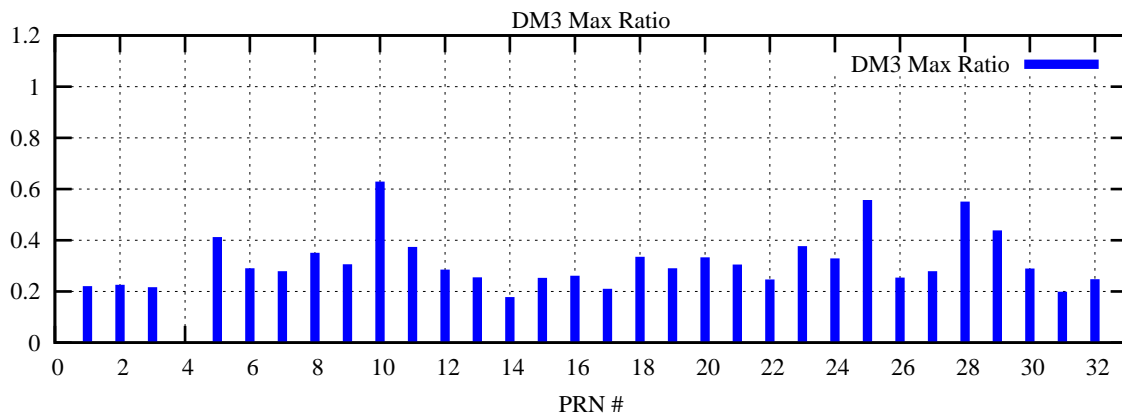

Ratio (PRN Bias/Threshold)

GpsWeek 2044 Day 5

Skinny (Type 0): PRN 8 22
Broad (Type 2): PRN 7 15 17 21 24