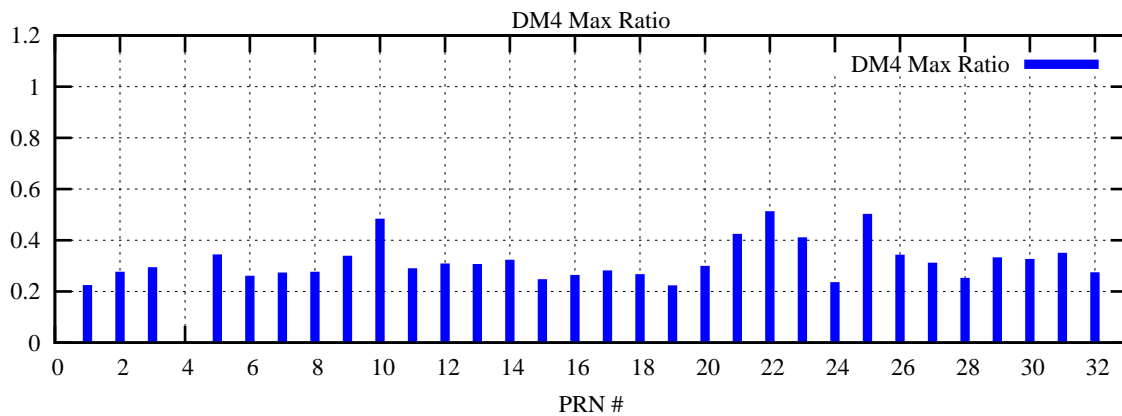

Ratio (PRN Bias/Threshold)

GpsWeek 2044 Day 5

Skinny (Type 0): PRN 8 22
Broad (Type 2): PRN 7 15 17 21 24