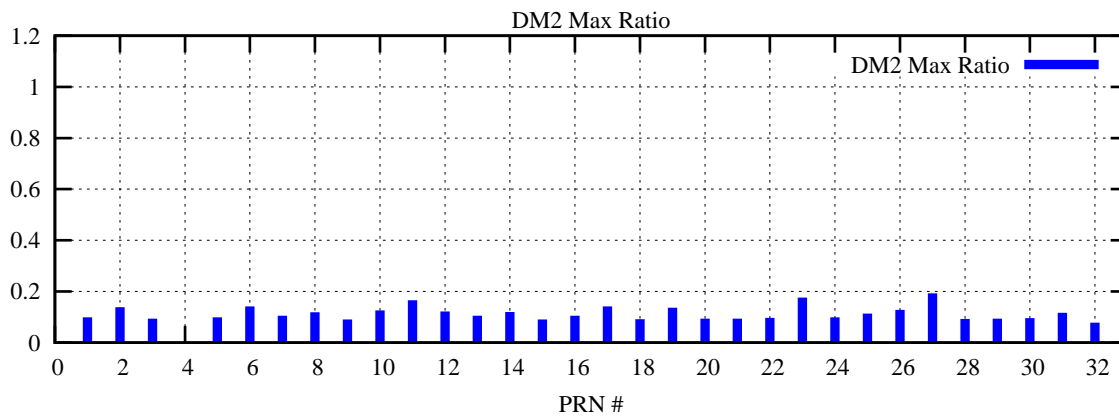

Ratio (PRN Bias/Threshold)

GpsWeek 2045 Day 1

Skinny (Type 0): PRN 8 22
Broad (Type 2): PRN 7 15 17 21 24