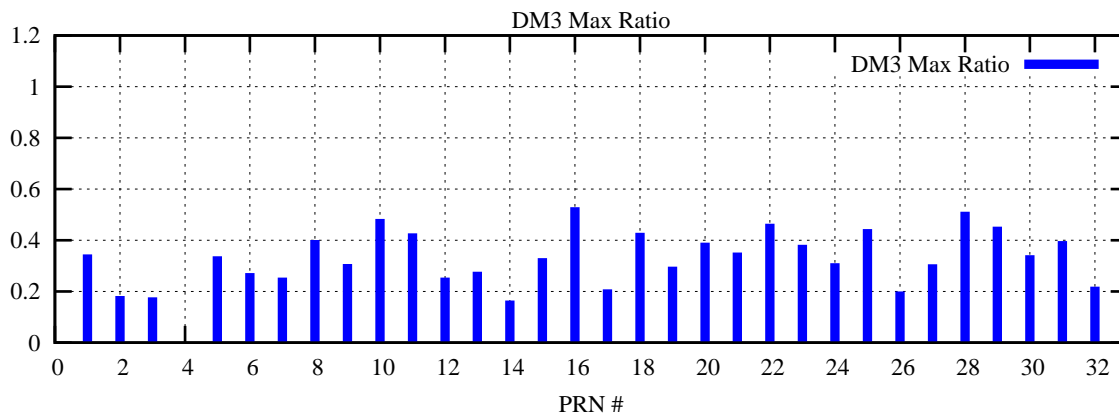

Ratio (PRN Bias/Threshold)

GpsWeek 2045 Day 1

Skinny (Type 0): PRN 8 22
Broad (Type 2): PRN 7 15 17 21 24