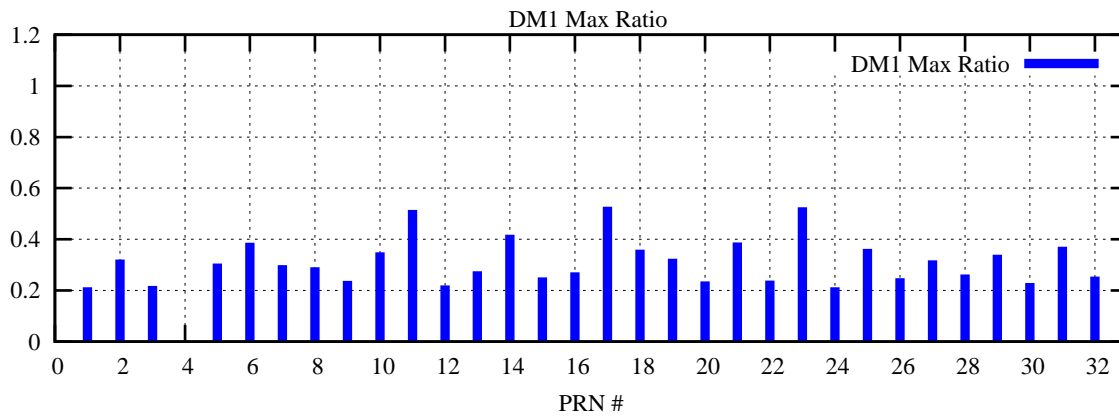

Ratio (PRN Bias/Threshold)

GpsWeek 2045 Day 1

Skinny (Type 0): PRN 8 22
Broad (Type 2): PRN 7 15 17 21 24