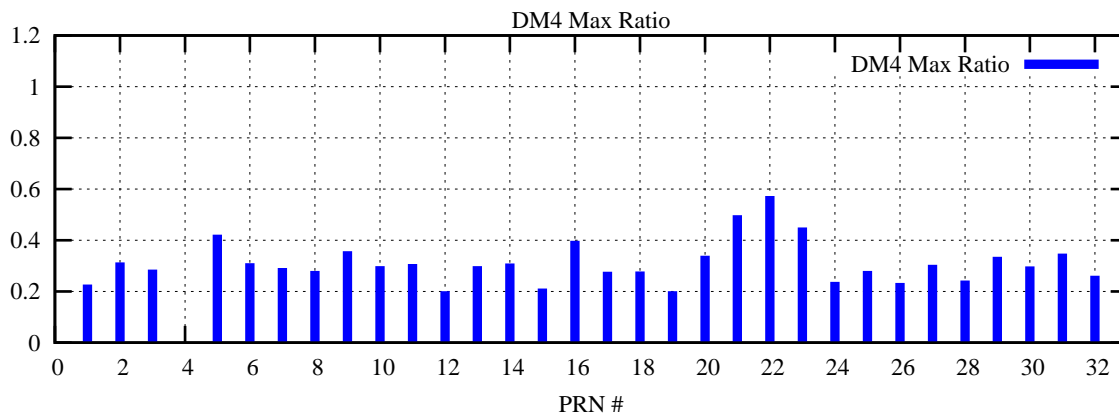

Ratio (PRN Bias/Threshold)

GpsWeek 2045 Day 1

Skinny (Type 0): PRN 8 22
Broad (Type 2): PRN 7 15 17 21 24