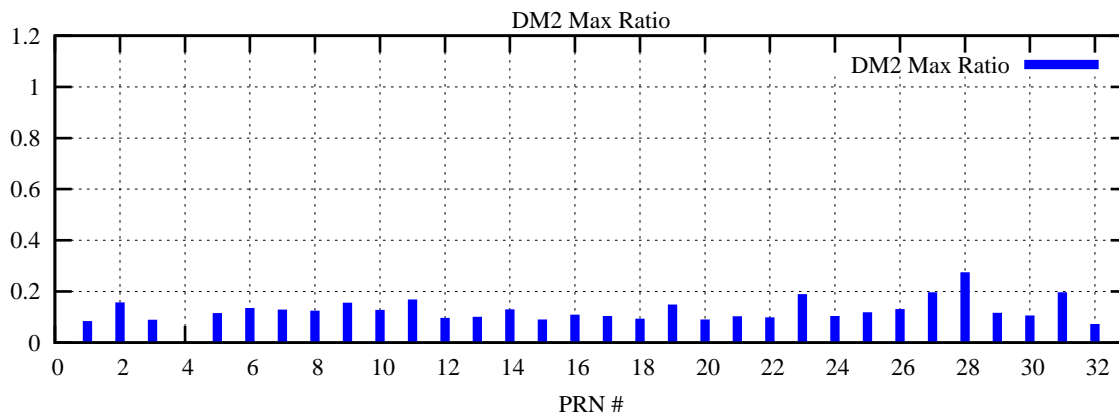

Ratio (PRN Bias/Threshold)

GpsWeek 2045 Day 4

Skinny (Type 0): PRN 8 22
Broad (Type 2): PRN 7 15 17 21 24