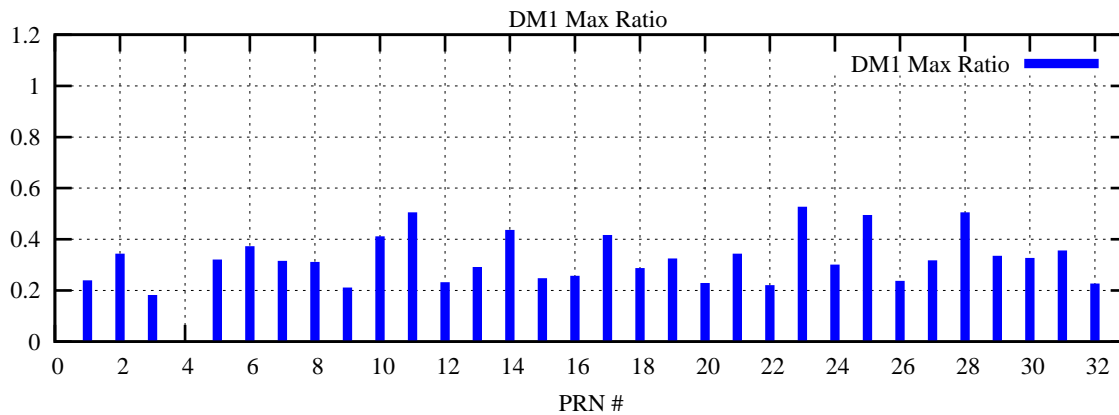

Ratio (PRN Bias/Threshold)

GpsWeek 2045 Day 4

Skinny (Type 0): PRN 8 22
Broad (Type 2): PRN 7 15 17 21 24