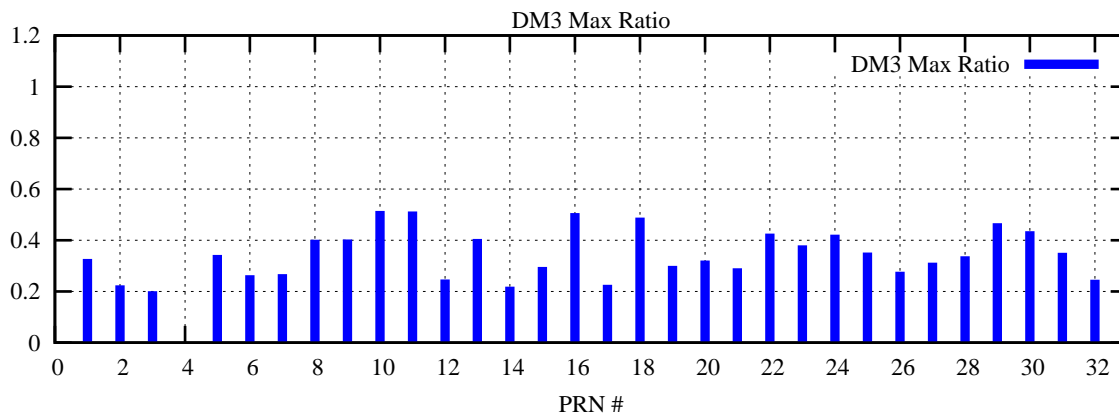

Ratio (PRN Bias/Threshold)

GpsWeek 2045 Day 4

Skinny (Type 0): PRN 8 22
Broad (Type 2): PRN 7 15 17 21 24