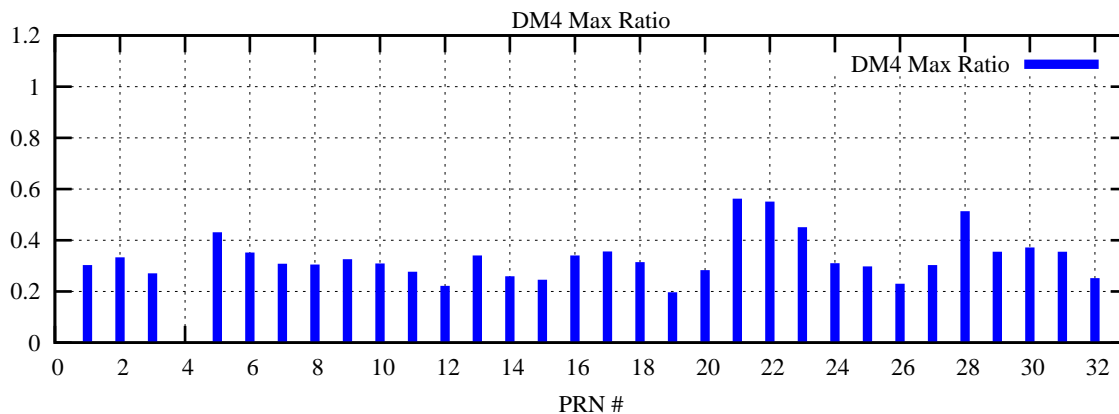

Ratio (PRN Bias/Threshold)

GpsWeek 2045 Day 4

Skinny (Type 0): PRN 8 22
Broad (Type 2): PRN 7 15 17 21 24