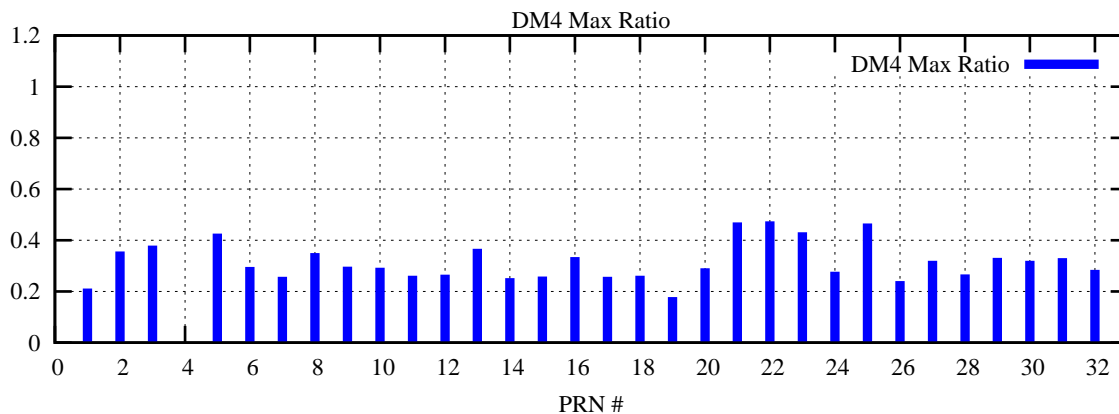

Ratio (PRN Bias/Threshold)

GpsWeek 2045 Day 6

Skinny (Type 0): PRN 8 22  
Broad (Type 2): PRN 7 15 17 21 24