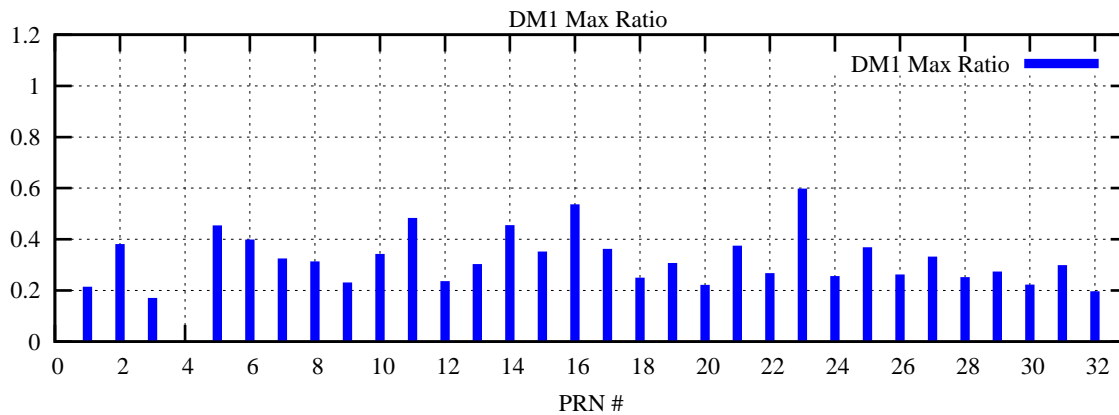

Ratio (PRN Bias/Threshold)

GpsWeek 2045 Day 6

Skinny (Type 0): PRN 8 22  
Broad (Type 2): PRN 7 15 17 21 24