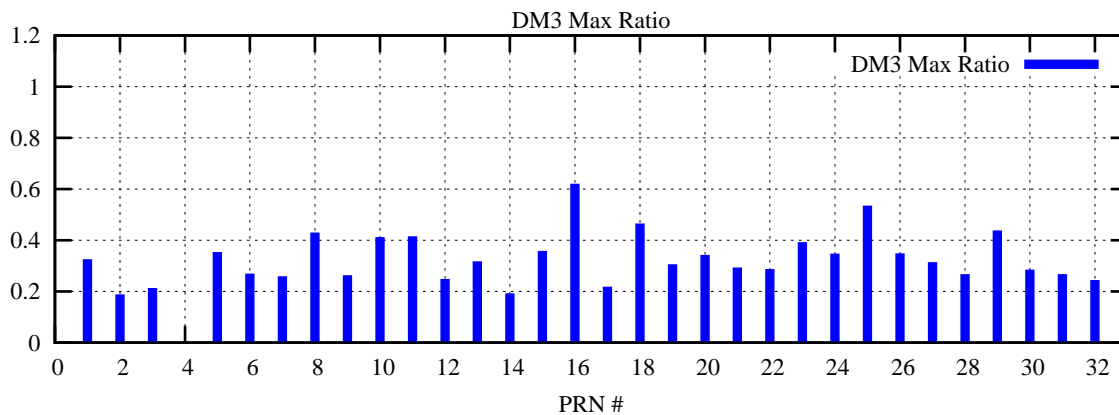

Ratio (PRN Bias/Threshold)

GpsWeek 2045 Day 6

Skinny (Type 0): PRN 8 22  
Broad (Type 2): PRN 7 15 17 21 24