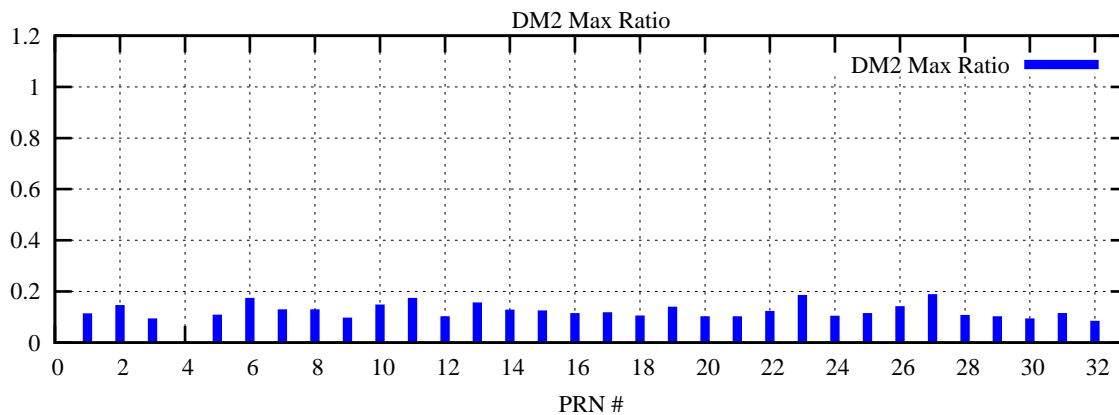

Ratio (PRN Bias/Threshold)

GpsWeek 2045 Day 6

Skinny (Type 0): PRN 8 22  
Broad (Type 2): PRN 7 15 17 21 24