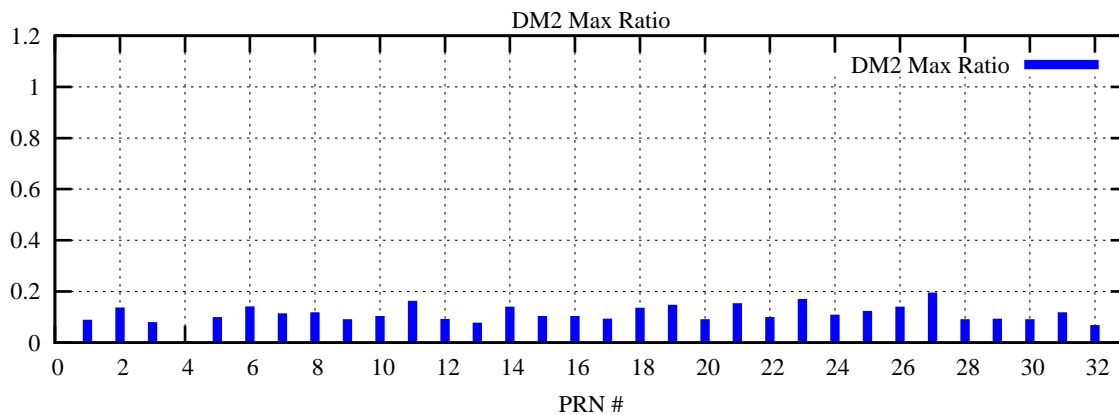

Ratio (PRN Bias/Threshold)

GpsWeek 2046 Day 0

Skinny (Type 0): PRN 8 22  
Broad (Type 2): PRN 7 15 17 21 24