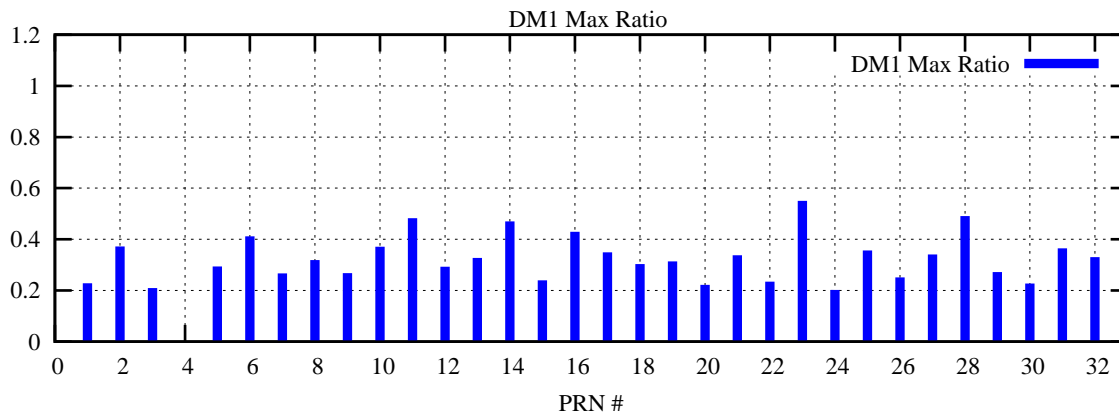

Ratio (PRN Bias/Threshold)

GpsWeek 2046 Day 0

Skinny (Type 0): PRN 8 22  
Broad (Type 2): PRN 7 15 17 21 24