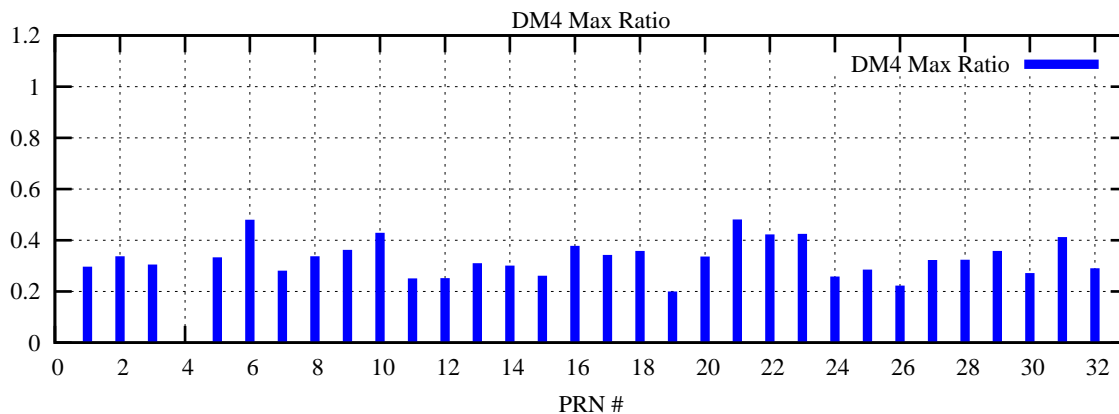

Ratio (PRN Bias/Threshold)

GpsWeek 2046 Day 0

Skinny (Type 0): PRN 8 22  
Broad (Type 2): PRN 7 15 17 21 24