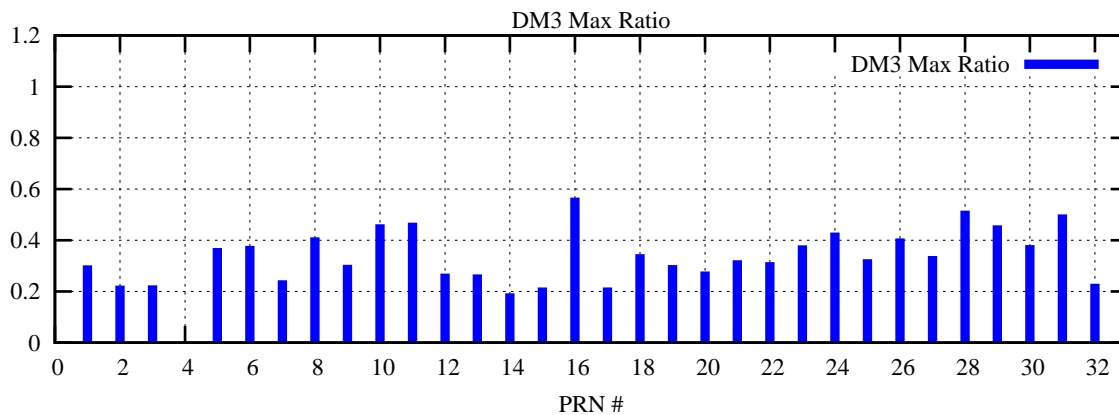

Ratio (PRN Bias/Threshold)

GpsWeek 2046 Day 0

Skinny (Type 0): PRN 8 22  
Broad (Type 2): PRN 7 15 17 21 24