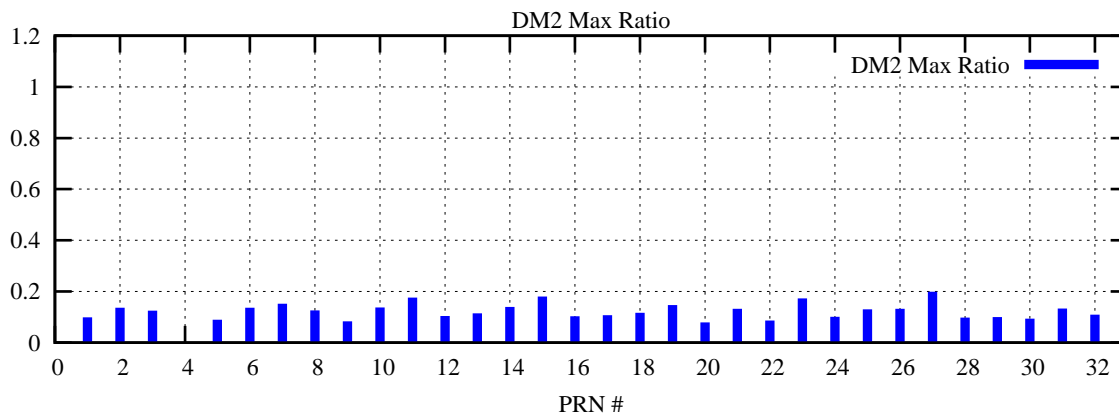

Ratio (PRN Bias/Threshold)

GpsWeek 2047 Day 1

Skinny (Type 0): PRN 8 22
Broad (Type 2): PRN 7 15 17 21 24