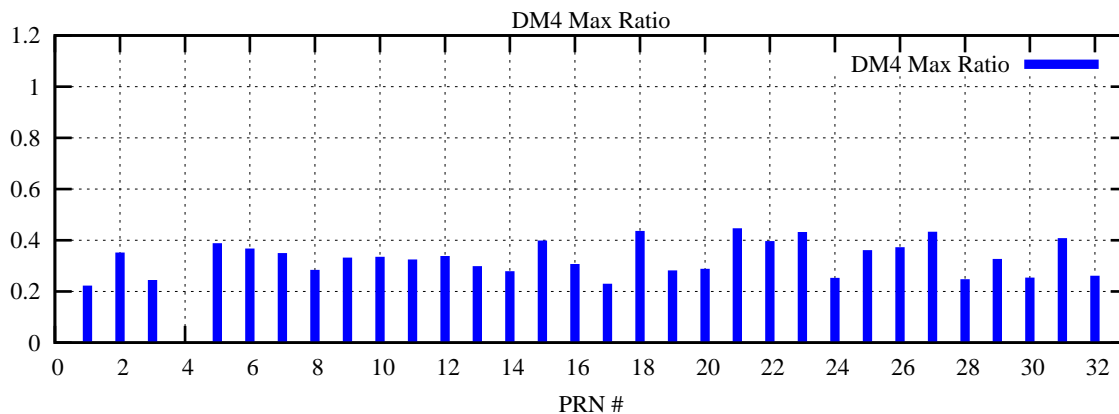

Ratio (PRN Bias/Threshold)

GpsWeek 2047 Day 1

Skinny (Type 0): PRN 8 22
Broad (Type 2): PRN 7 15 17 21 24