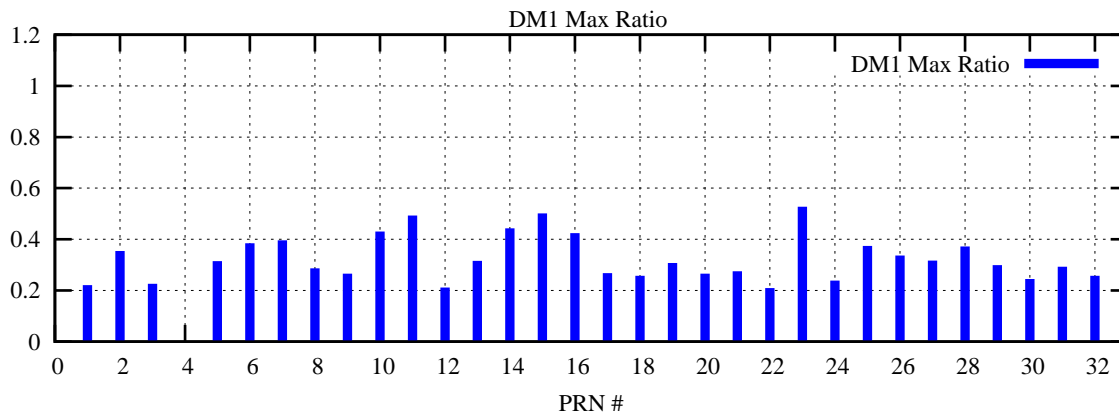

Ratio (PRN Bias/Threshold)

GpsWeek 2047 Day 1

Skinny (Type 0): PRN 8 22
Broad (Type 2): PRN 7 15 17 21 24