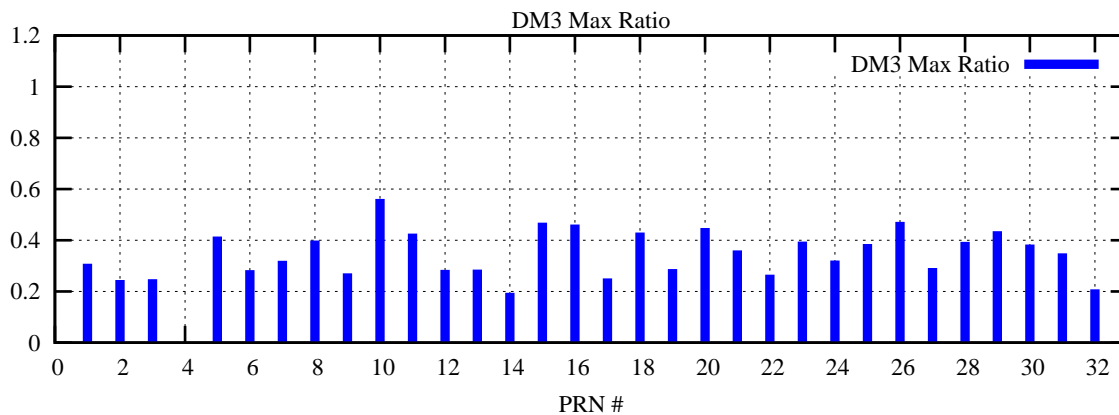

Ratio (PRN Bias/Threshold)

GpsWeek 2047 Day 1

Skinny (Type 0): PRN 8 22
Broad (Type 2): PRN 7 15 17 21 24