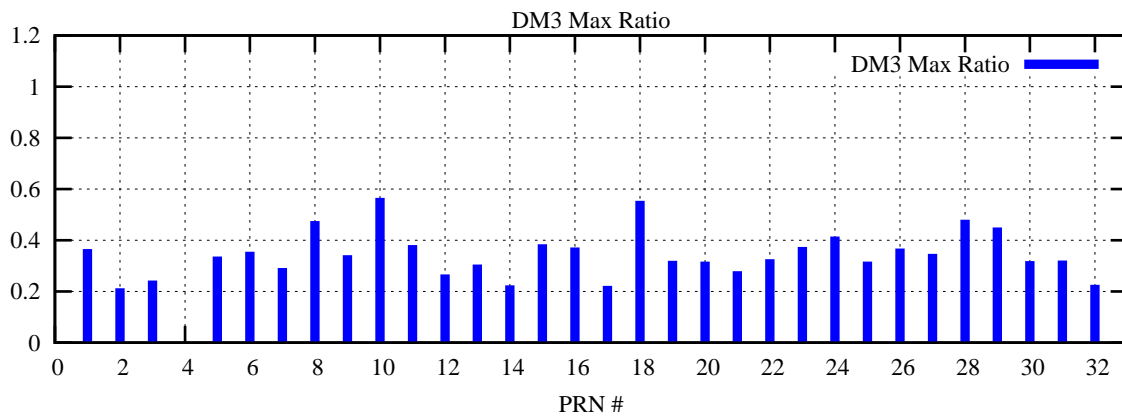

Ratio (PRN Bias/Threshold)

GpsWeek 2047 Day 2

Skinny (Type 0): PRN 8 22  
Broad (Type 2): PRN 7 15 17 21 24