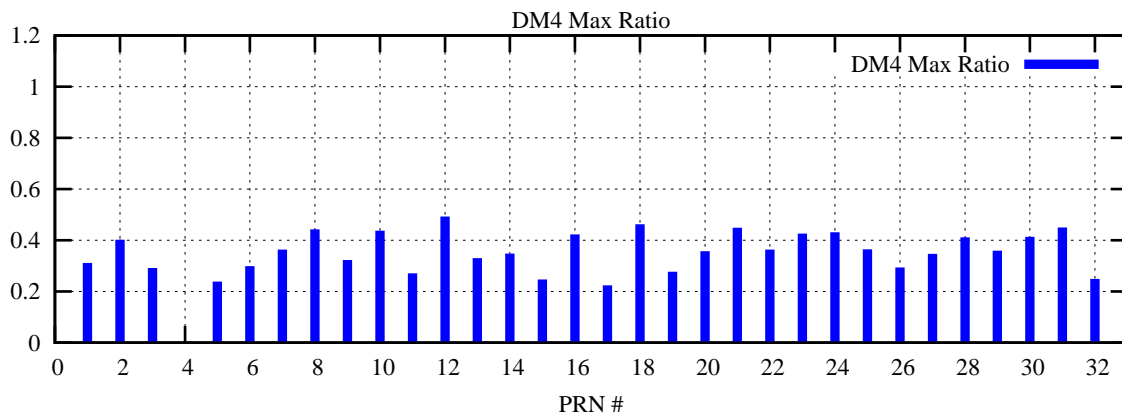

Ratio (PRN Bias/Threshold)

GpsWeek 2047 Day 2

Skinny (Type 0): PRN 8 22  
Broad (Type 2): PRN 7 15 17 21 24