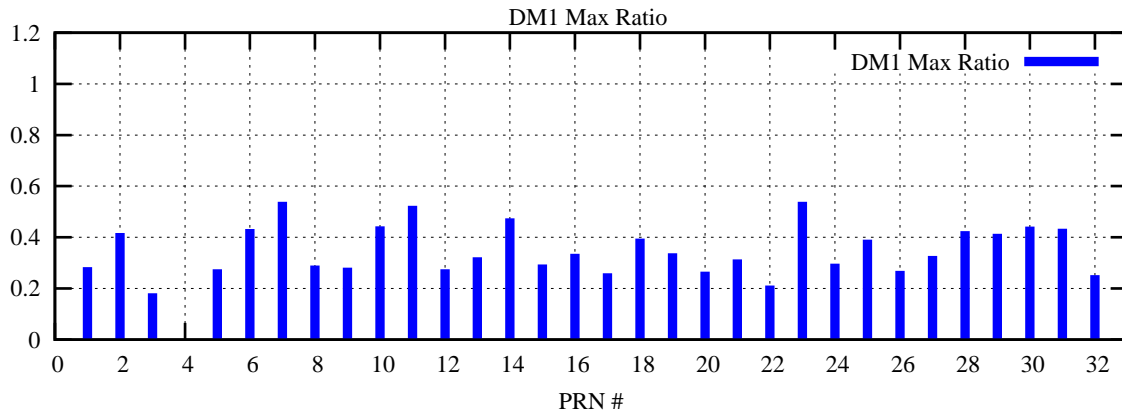

Ratio (PRN Bias/Threshold)

GpsWeek 2047 Day 2

Skinny (Type 0): PRN 8 22  
Broad (Type 2): PRN 7 15 17 21 24