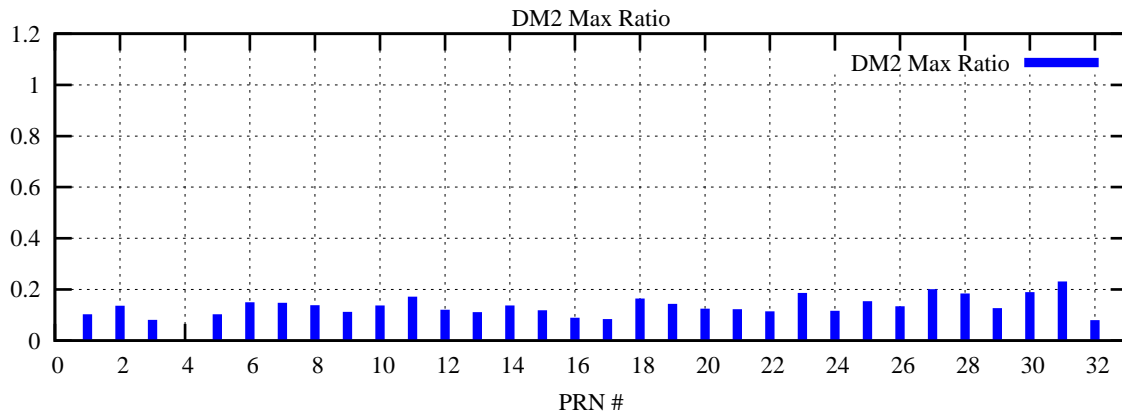

Ratio (PRN Bias/Threshold)

GpsWeek 2047 Day 2

Skinny (Type 0): PRN 8 22  
Broad (Type 2): PRN 7 15 17 21 24