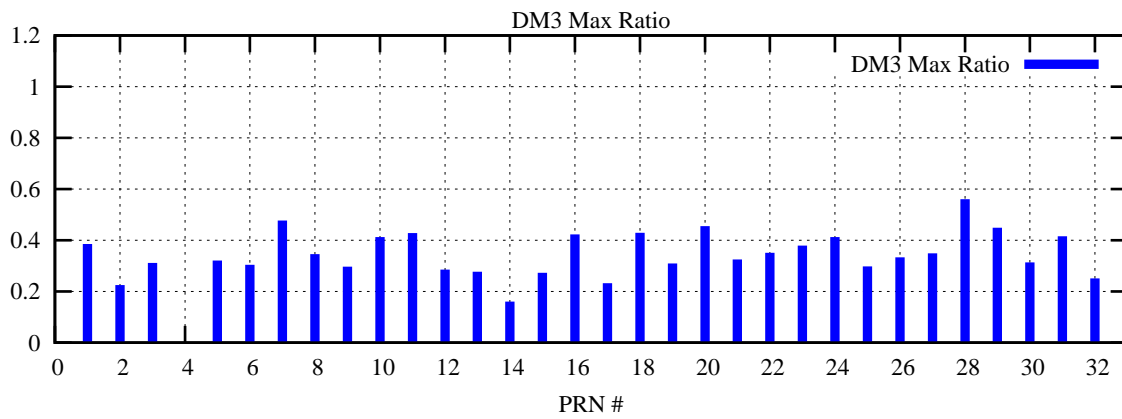

Ratio (PRN Bias/Threshold)

GpsWeek 2047 Day 3

Skinny (Type 0): PRN 8 22
Broad (Type 2): PRN 7 15 17 21 24