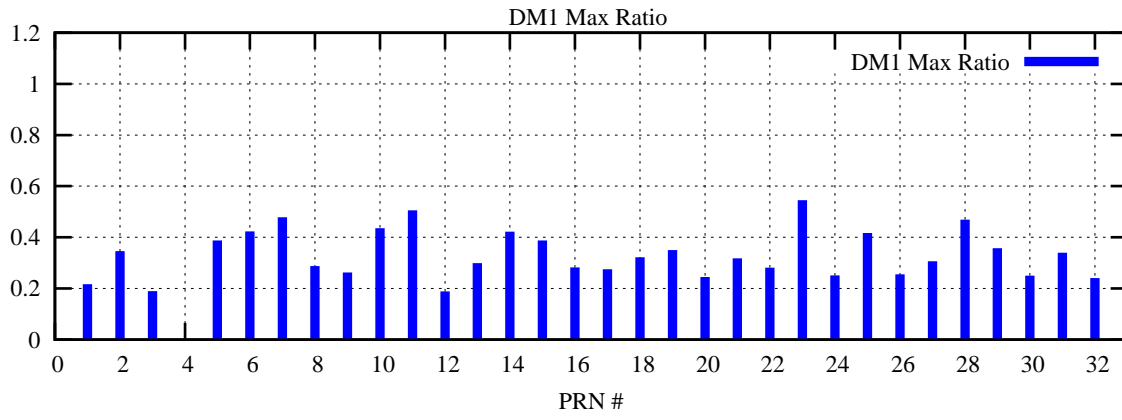

Ratio (PRN Bias/Threshold)

GpsWeek 2047 Day 3

Skinny (Type 0): PRN 8 22
Broad (Type 2): PRN 7 15 17 21 24