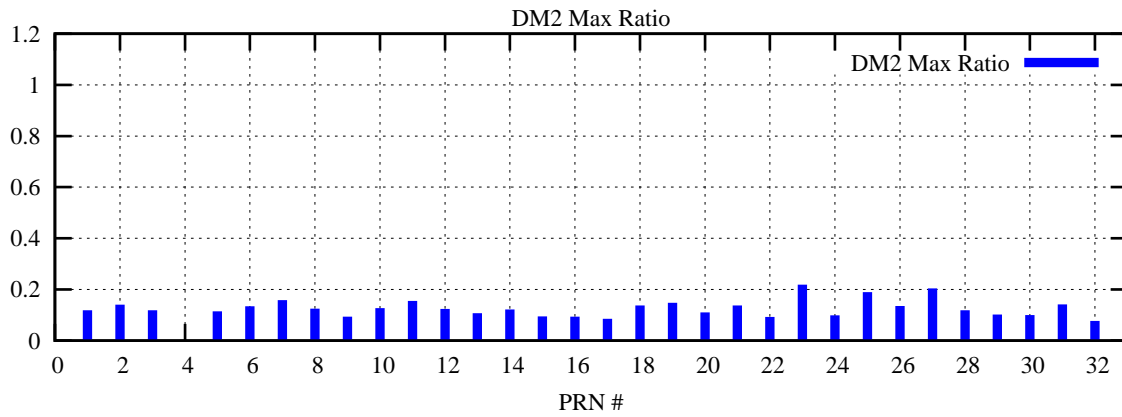

Ratio (PRN Bias/Threshold)

GpsWeek 2047 Day 3

Skinny (Type 0): PRN 8 22
Broad (Type 2): PRN 7 15 17 21 24