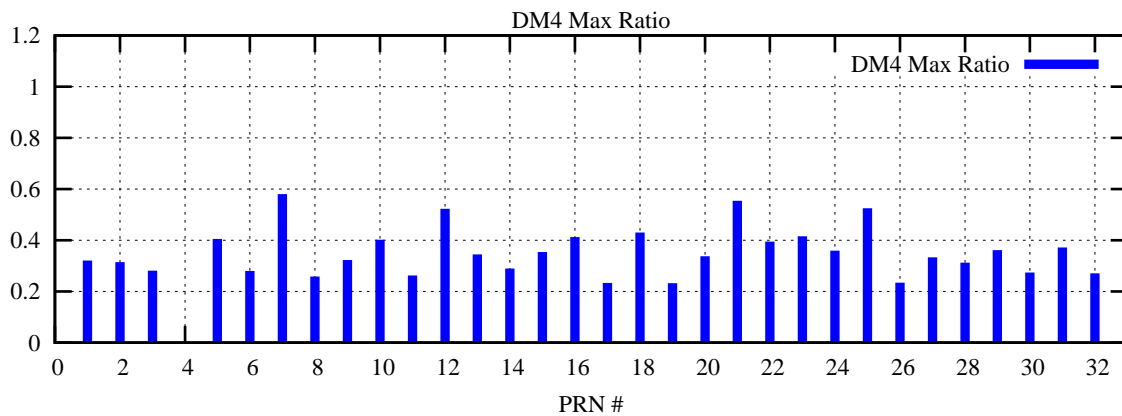

Ratio (PRN Bias/Threshold)

GpsWeek 2047 Day 3

Skinny (Type 0): PRN 8 22
Broad (Type 2): PRN 7 15 17 21 24