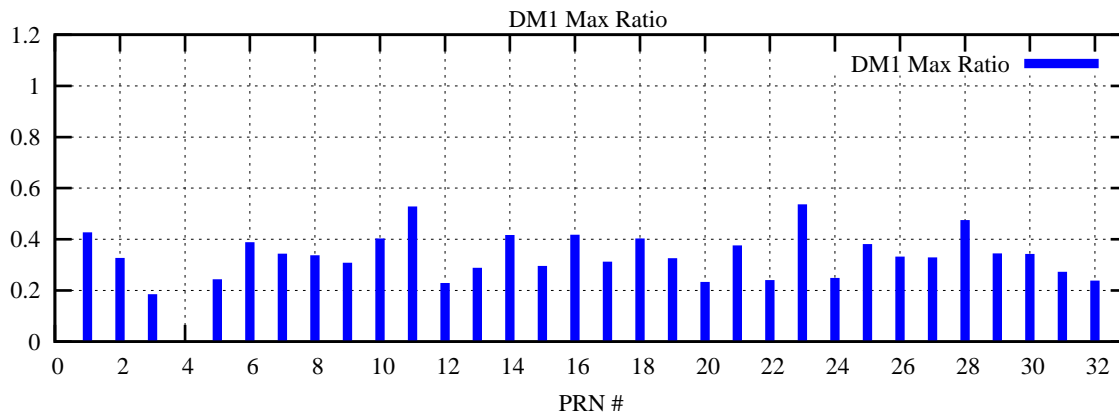

Ratio (PRN Bias/Threshold)

GpsWeek 2048 Day 6

Skinny (Type 0): PRN 8 22
Broad (Type 2): PRN 7 15 17 21 24