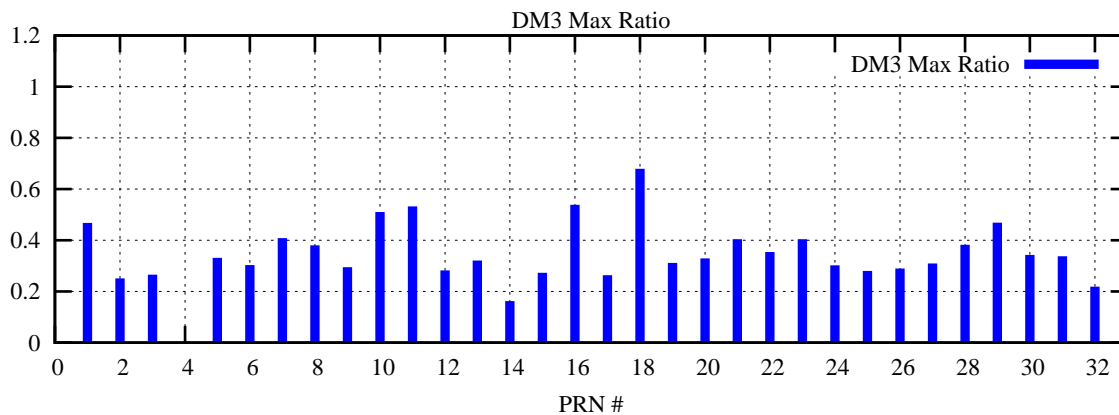

Ratio (PRN Bias/Threshold)

GpsWeek 2048 Day 6

Skinny (Type 0): PRN 8 22
Broad (Type 2): PRN 7 15 17 21 24