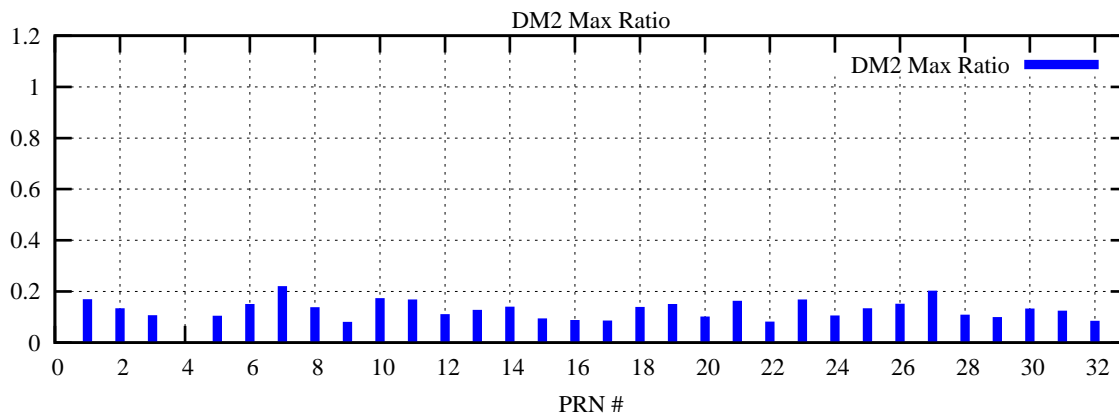

Ratio (PRN Bias/Threshold)

GpsWeek 2048 Day 6

Skinny (Type 0): PRN 8 22
Broad (Type 2): PRN 7 15 17 21 24