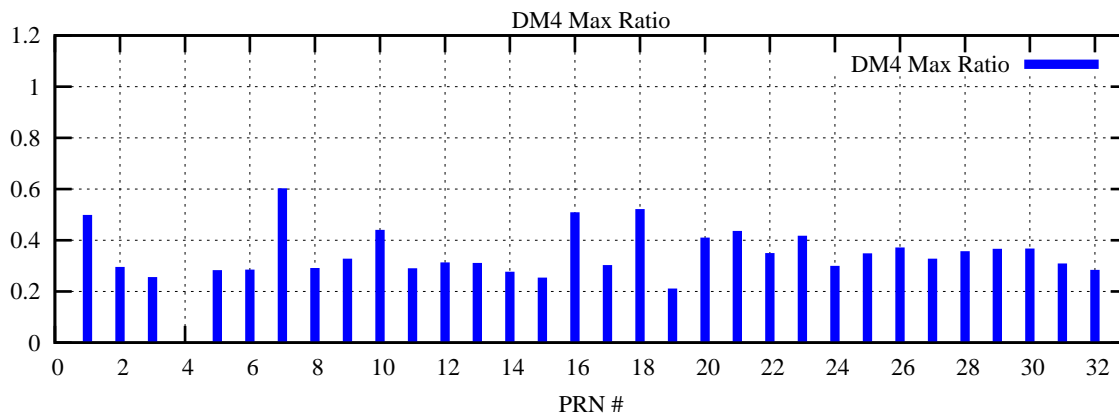

Ratio (PRN Bias/Threshold)

GpsWeek 2048 Day 6

Skinny (Type 0): PRN 8 22
Broad (Type 2): PRN 7 15 17 21 24