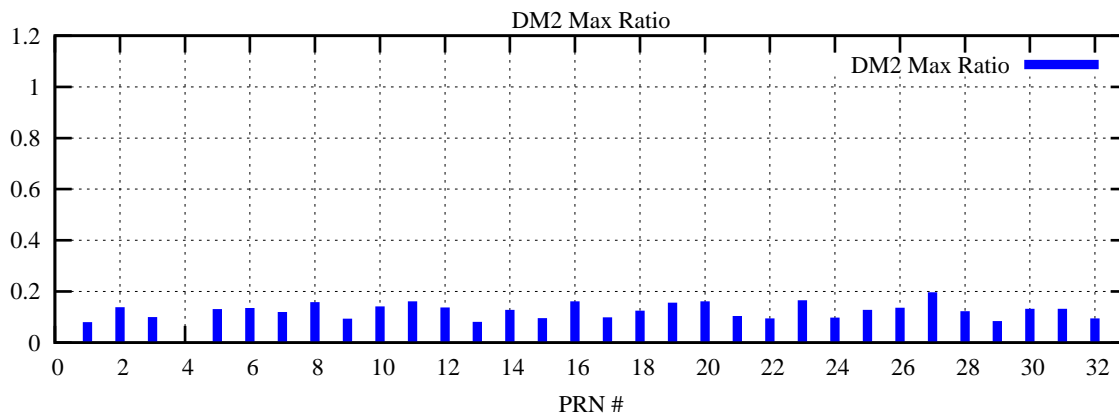

Ratio (PRN Bias/Threshold)

GpsWeek 2050 Day 4

Skinny (Type 0): PRN 8 22  
Broad (Type 2): PRN 7 15 17 21 24