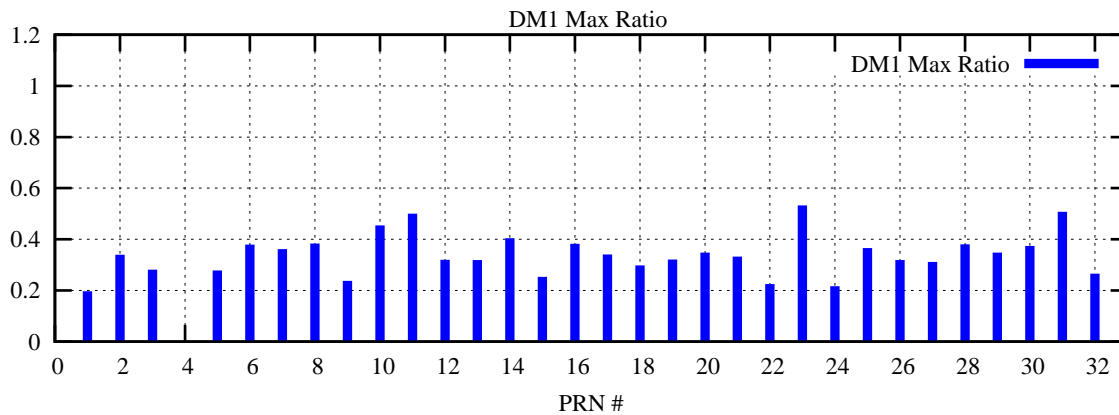

Ratio (PRN Bias/Threshold)

GpsWeek 2050 Day 4

Skinny (Type 0): PRN 8 22  
Broad (Type 2): PRN 7 15 17 21 24