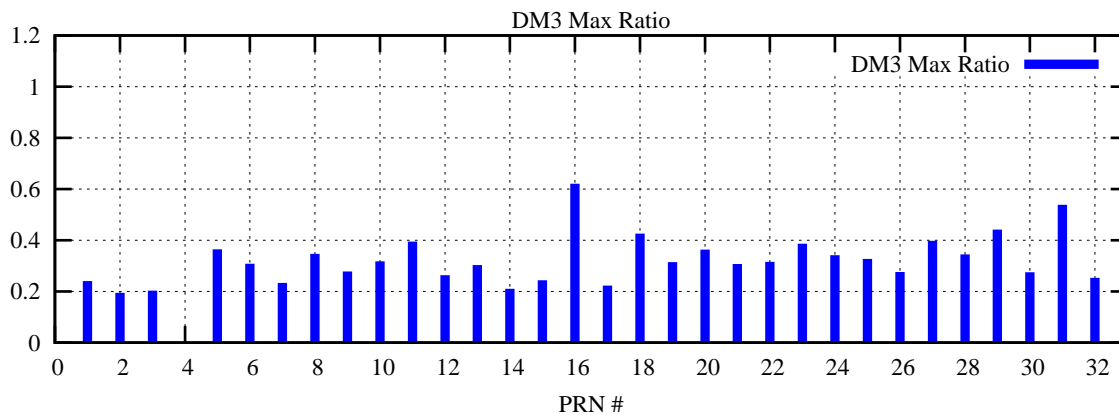

Ratio (PRN Bias/Threshold)

GpsWeek 2050 Day 4

Skinny (Type 0): PRN 8 22  
Broad (Type 2): PRN 7 15 17 21 24