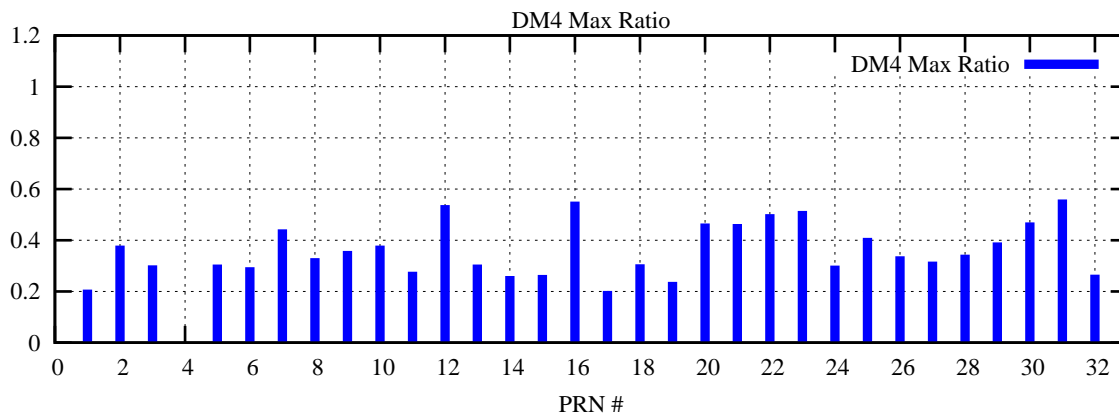

Ratio (PRN Bias/Threshold)

GpsWeek 2050 Day 4

Skinny (Type 0): PRN 8 22  
Broad (Type 2): PRN 7 15 17 21 24