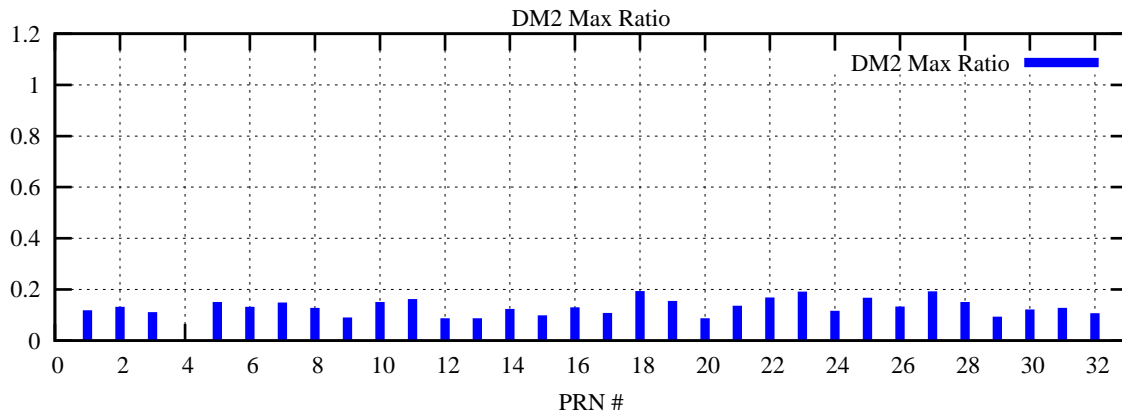

Ratio (PRN Bias/Threshold)

GpsWeek 2051 Day 0

Skinny (Type 0): PRN 8 22  
Broad (Type 2): PRN 7 15 17 21 24