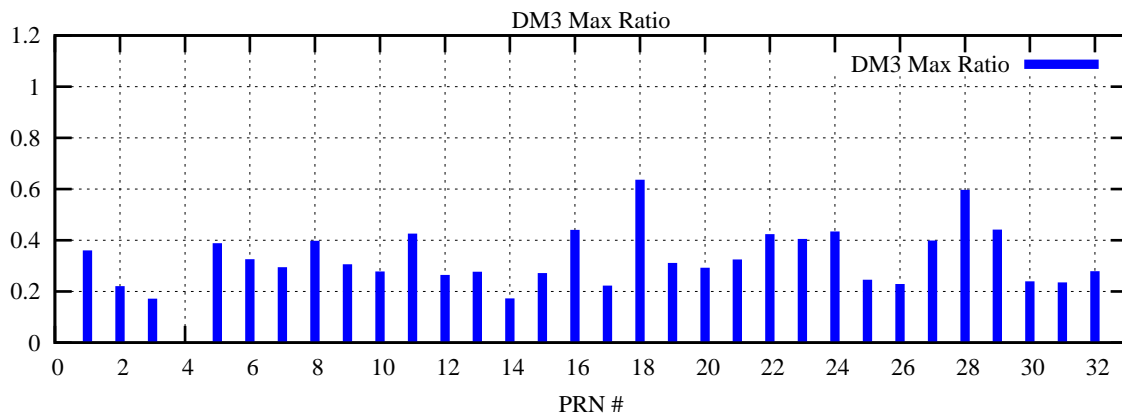

Ratio (PRN Bias/Threshold)

GpsWeek 2051 Day 0

Skinny (Type 0): PRN 8 22  
Broad (Type 2): PRN 7 15 17 21 24