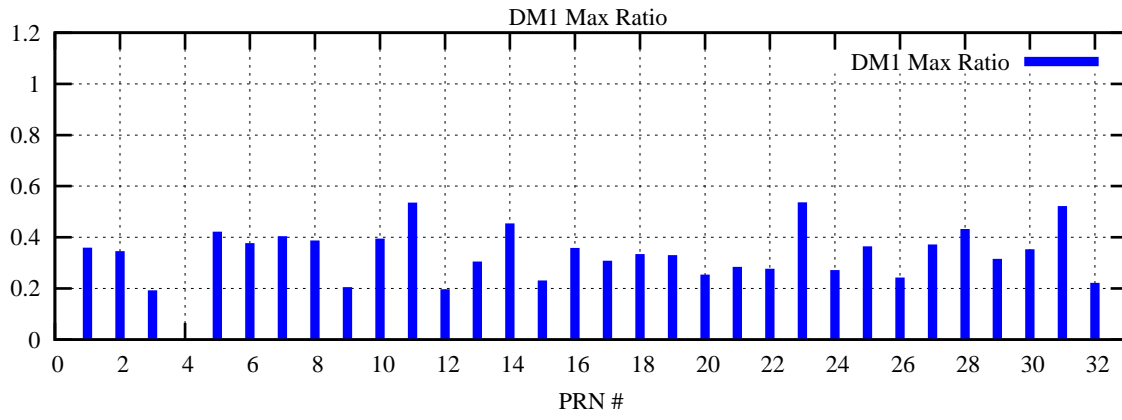

Ratio (PRN Bias/Threshold)

GpsWeek 2051 Day 0

Skinny (Type 0): PRN 8 22  
Broad (Type 2): PRN 7 15 17 21 24