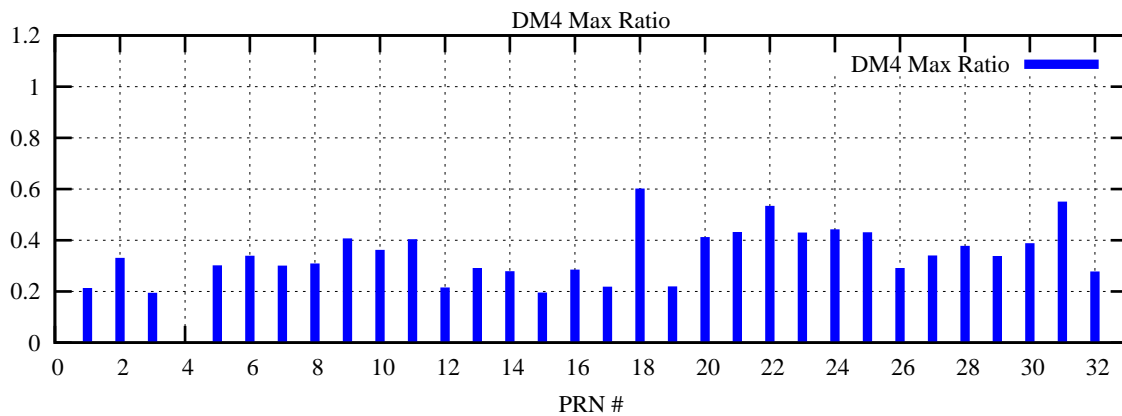

Ratio (PRN Bias/Threshold)

GpsWeek 2051 Day 0

Skinny (Type 0): PRN 8 22  
Broad (Type 2): PRN 7 15 17 21 24