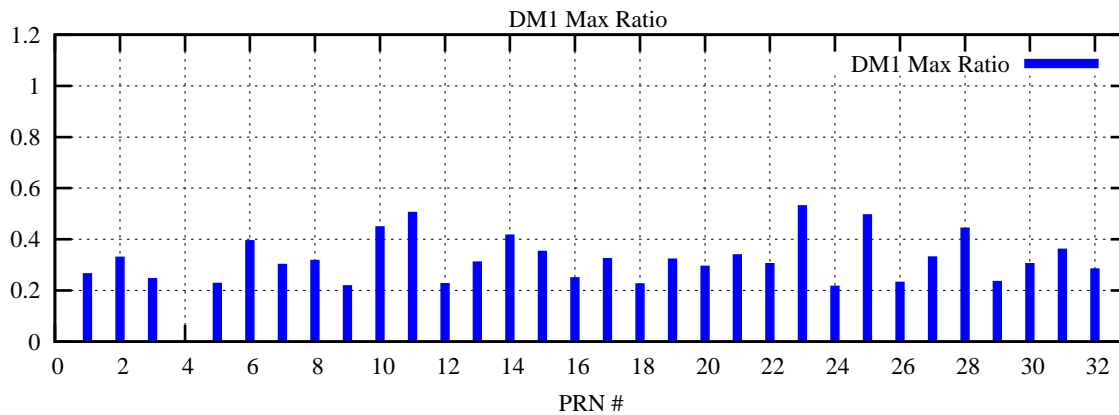

Ratio (PRN Bias/Threshold)

GpsWeek 2051 Day 4

Skinny (Type 0): PRN 8 22
Broad (Type 2): PRN 7 15 17 21 24