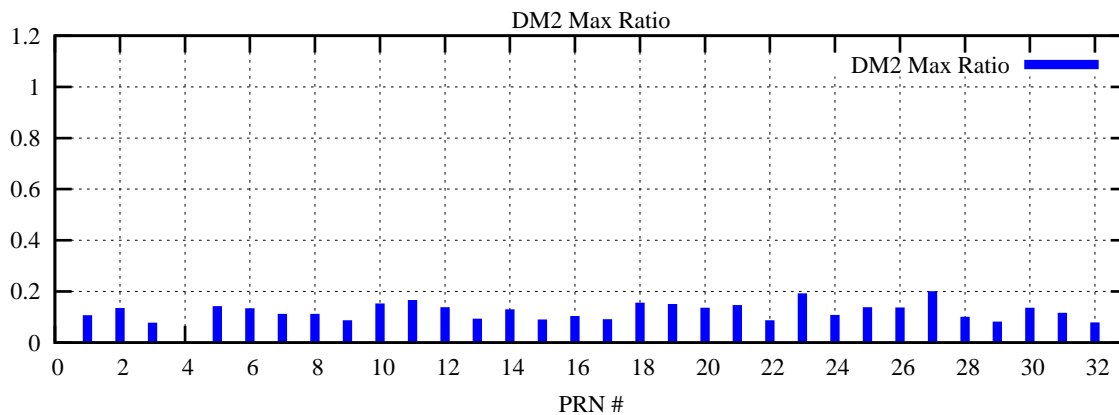

Ratio (PRN Bias/Threshold)

GpsWeek 2051 Day 4

Skinny (Type 0): PRN 8 22
Broad (Type 2): PRN 7 15 17 21 24