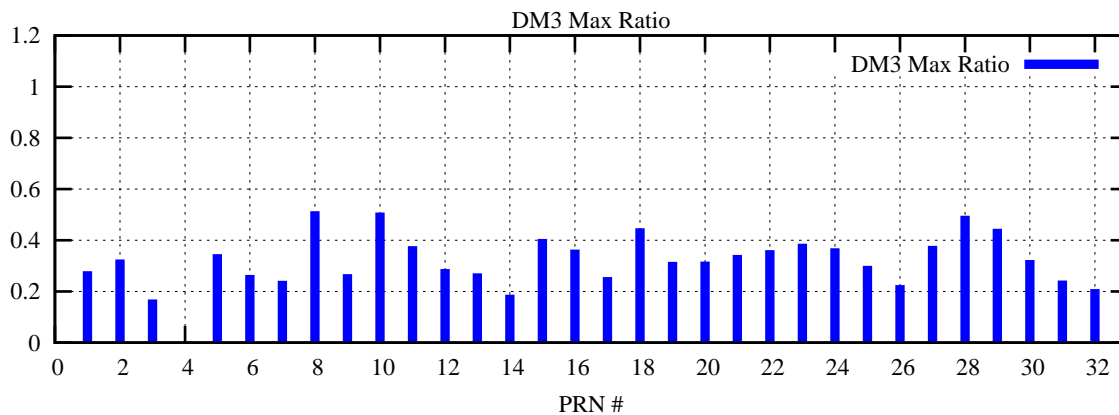

Ratio (PRN Bias/Threshold)

GpsWeek 2051 Day 4

Skinny (Type 0): PRN 8 22
Broad (Type 2): PRN 7 15 17 21 24