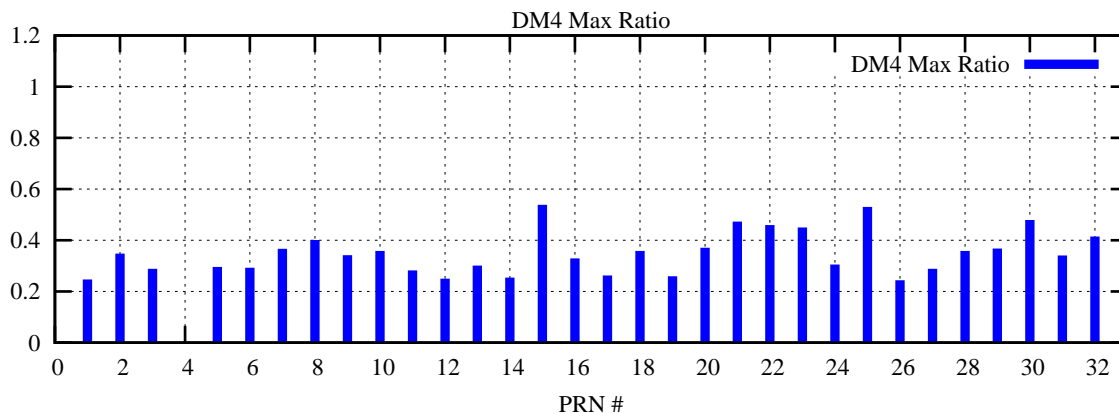

Ratio (PRN Bias/Threshold)

GpsWeek 2051 Day 4

Skinny (Type 0): PRN 8 22
Broad (Type 2): PRN 7 15 17 21 24