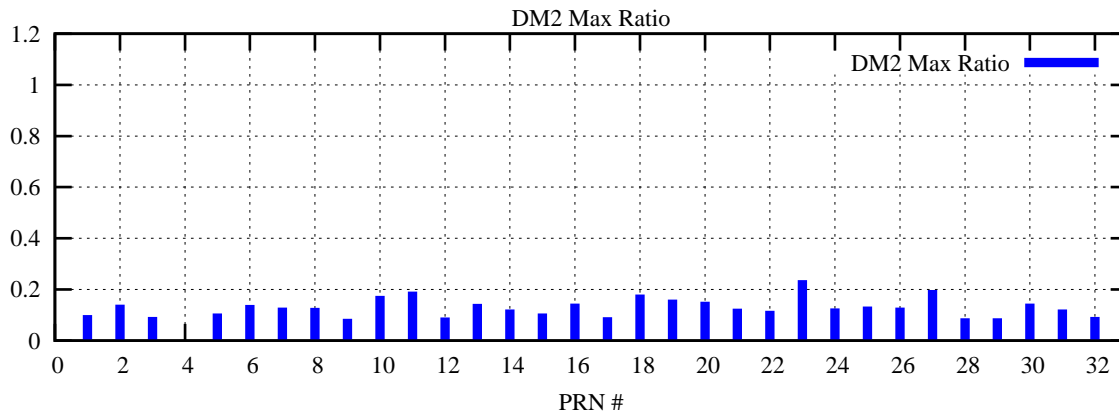

Ratio (PRN Bias/Threshold)

GpsWeek 2052 Day 1

Skinny (Type 0): PRN 8 22
Broad (Type 2): PRN 7 15 17 21 24