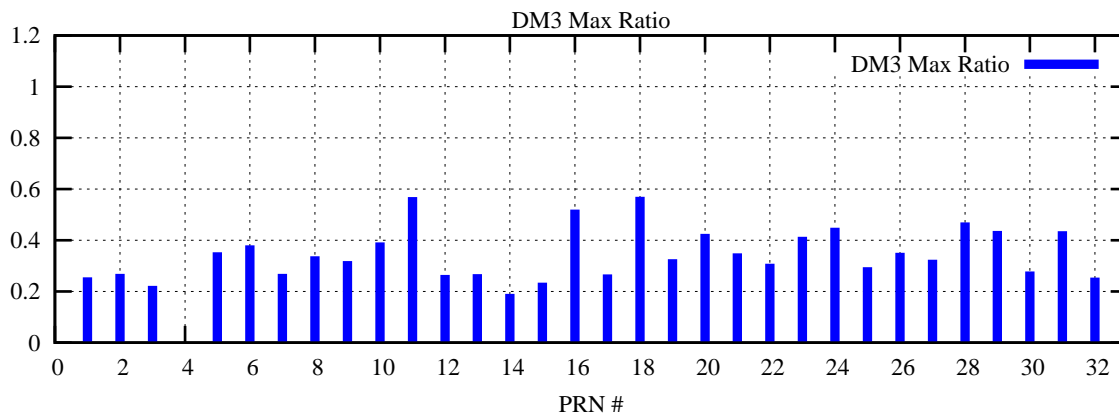

Ratio (PRN Bias/Threshold)

GpsWeek 2052 Day 1

Skinny (Type 0): PRN 8 22
Broad (Type 2): PRN 7 15 17 21 24