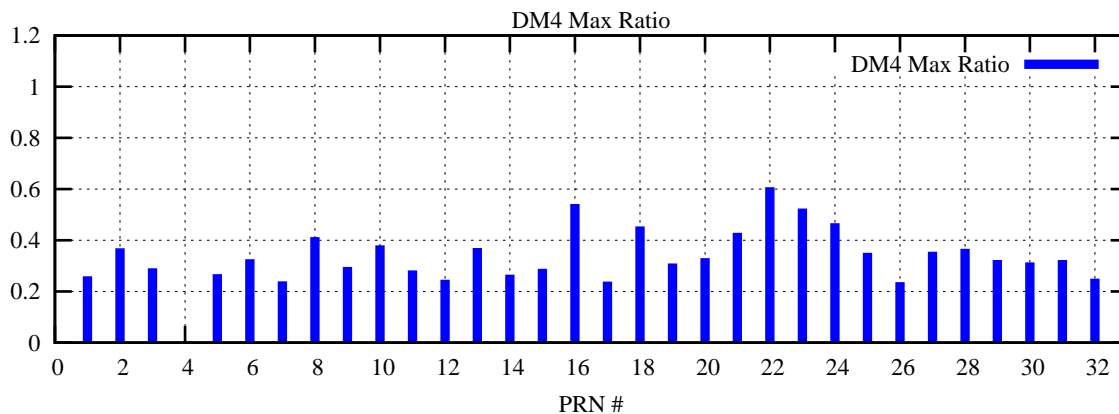

Ratio (PRN Bias/Threshold)

GpsWeek 2052 Day 1

Skinny (Type 0): PRN 8 22
Broad (Type 2): PRN 7 15 17 21 24