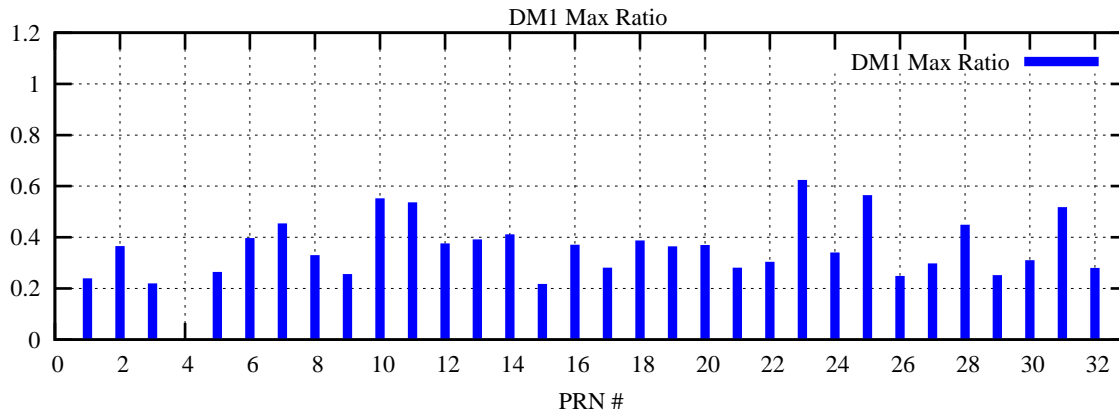

Ratio (PRN Bias/Threshold)

GpsWeek 2052 Day 1

Skinny (Type 0): PRN 8 22
Broad (Type 2): PRN 7 15 17 21 24