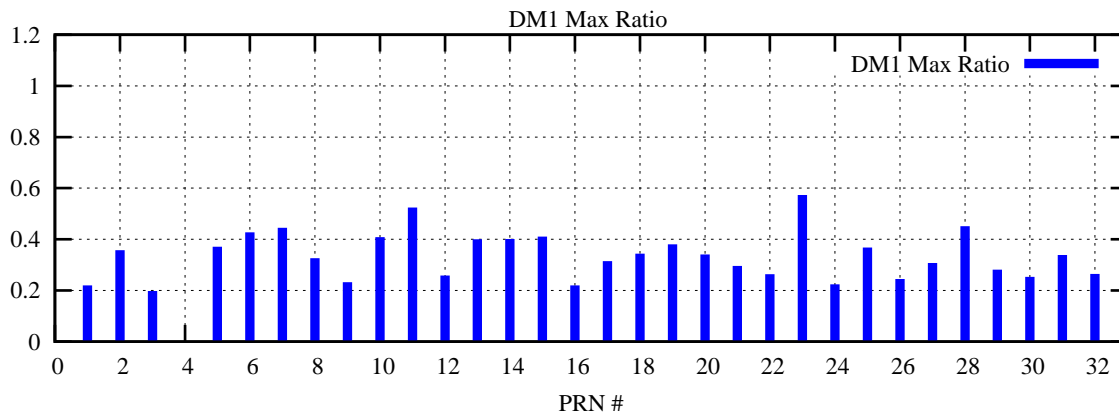

Ratio (PRN Bias/Threshold)

GpsWeek 2053 Day 2

Skinny (Type 0): PRN 8 22  
Broad (Type 2): PRN 7 15 17 21 24