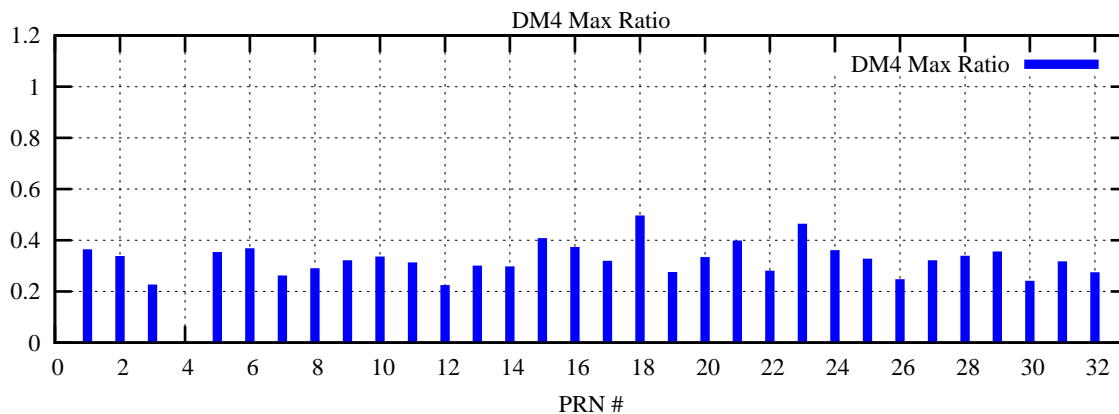

Ratio (PRN Bias/Threshold)

GpsWeek 2053 Day 2

Skinny (Type 0): PRN 8 22  
Broad (Type 2): PRN 7 15 17 21 24