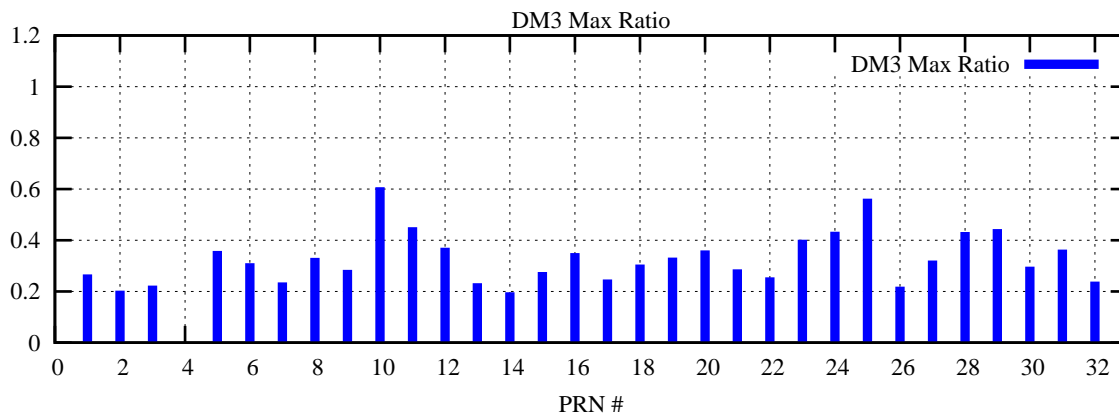

Ratio (PRN Bias/Threshold)

GpsWeek 2053 Day 2

Skinny (Type 0): PRN 8 22  
Broad (Type 2): PRN 7 15 17 21 24