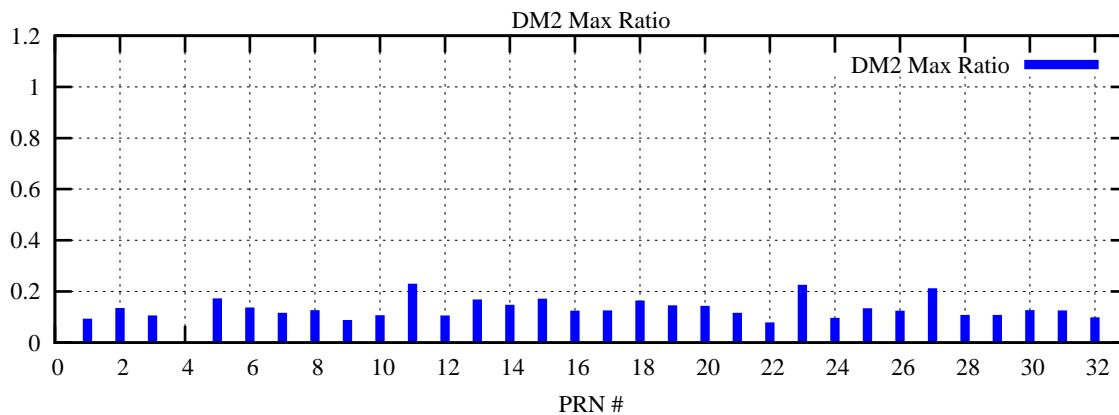

Ratio (PRN Bias/Threshold)

GpsWeek 2053 Day 2

Skinny (Type 0): PRN 8 22  
Broad (Type 2): PRN 7 15 17 21 24