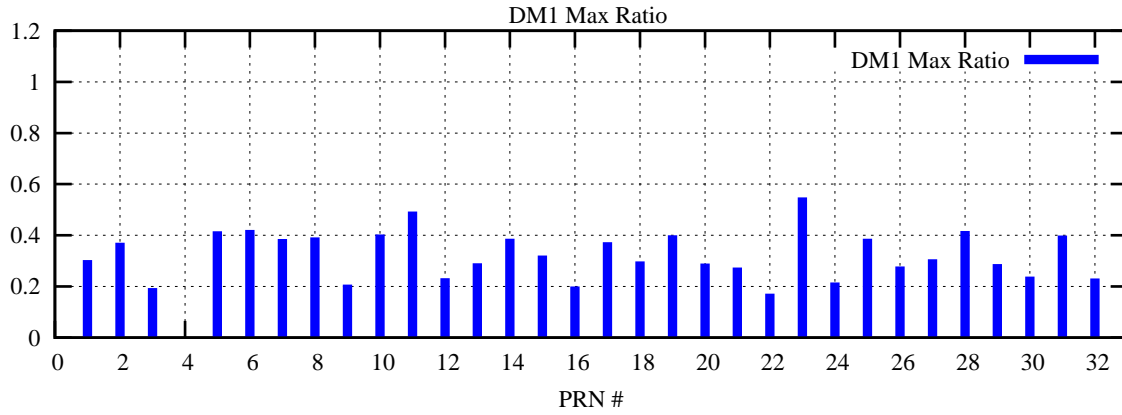

Ratio (PRN Bias/Threshold)

GpsWeek 2054 Day 6

Skinny (Type 0): PRN 8 22
Broad (Type 2): PRN 7 15 17 21 24