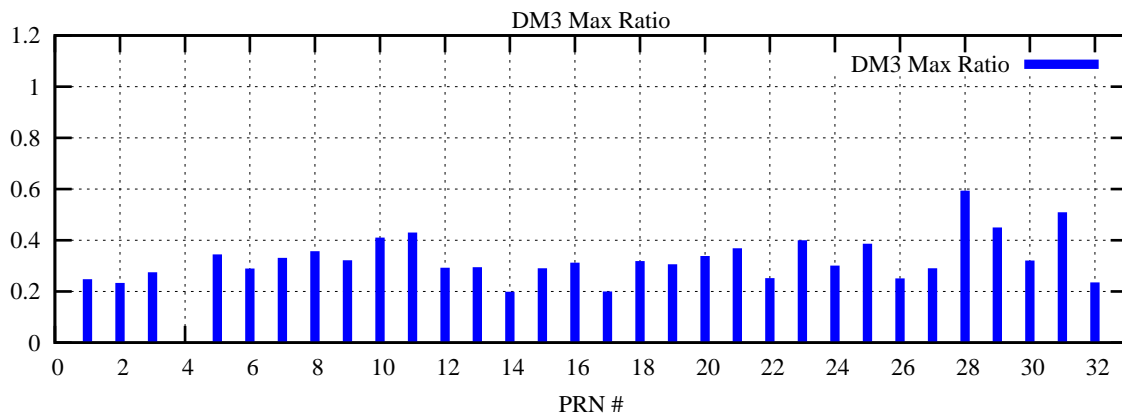

Ratio (PRN Bias/Threshold)

GpsWeek 2054 Day 6

Skinny (Type 0): PRN 8 22
Broad (Type 2): PRN 7 15 17 21 24