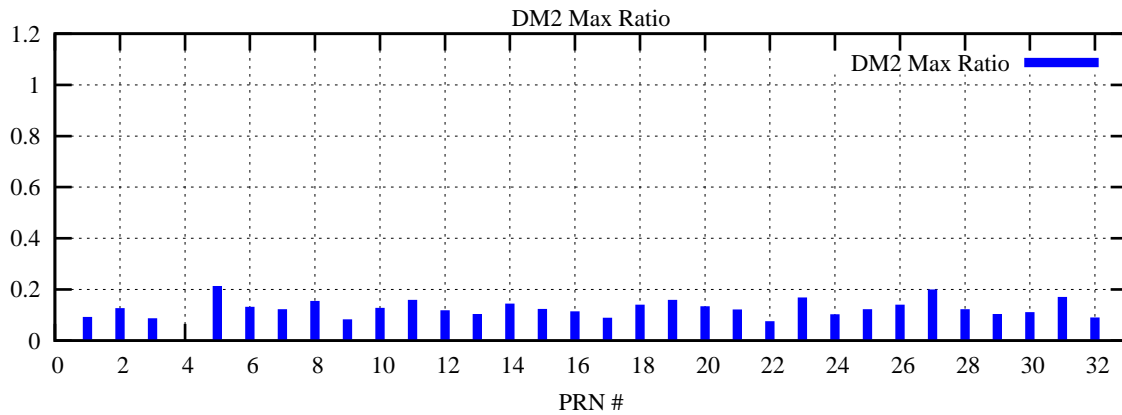

Ratio (PRN Bias/Threshold)

GpsWeek 2054 Day 6

Skinny (Type 0): PRN 8 22
Broad (Type 2): PRN 7 15 17 21 24