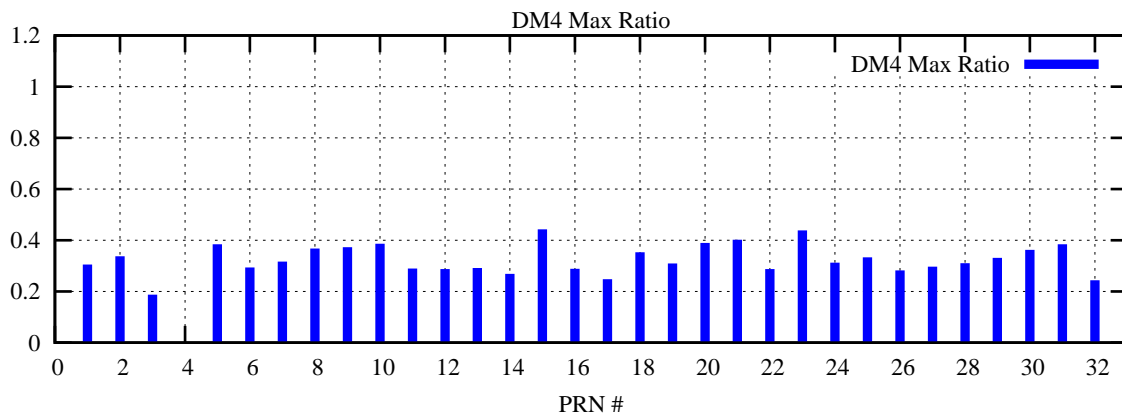

Ratio (PRN Bias/Threshold)

GpsWeek 2054 Day 6

Skinny (Type 0): PRN 8 22
Broad (Type 2): PRN 7 15 17 21 24