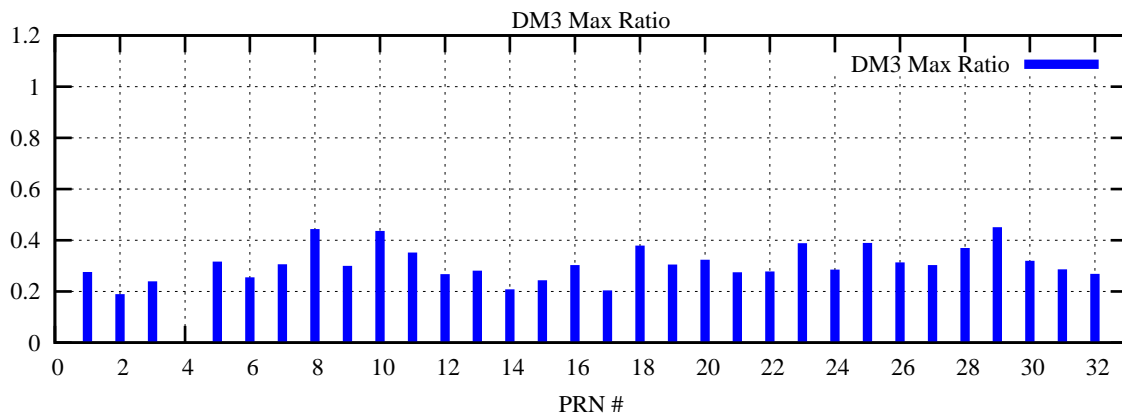

Ratio (PRN Bias/Threshold)

GpsWeek 2056 Day 1

Skinny (Type 0): PRN 8 22
Broad (Type 2): PRN 7 15 17 21 24