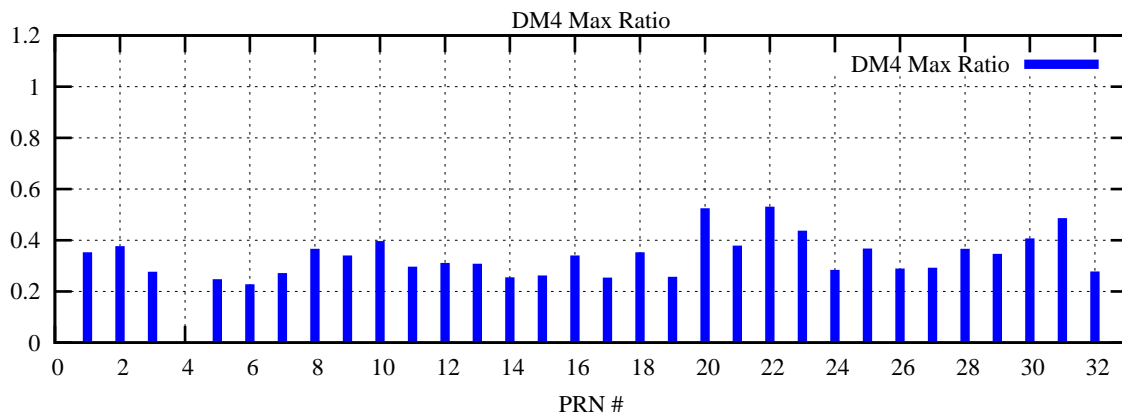

Ratio (PRN Bias/Threshold)

GpsWeek 2056 Day 1

Skinny (Type 0): PRN 8 22
Broad (Type 2): PRN 7 15 17 21 24