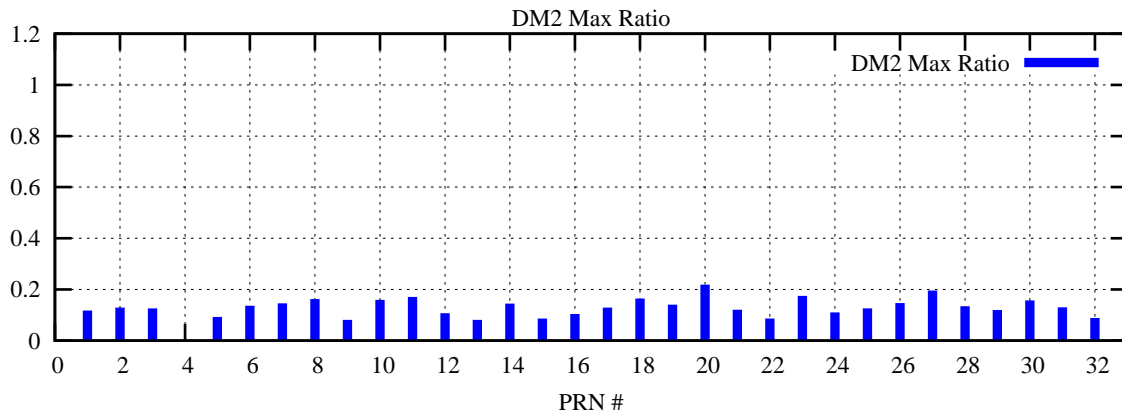

Ratio (PRN Bias/Threshold)

GpsWeek 2056 Day 1

Skinny (Type 0): PRN 8 22
Broad (Type 2): PRN 7 15 17 21 24