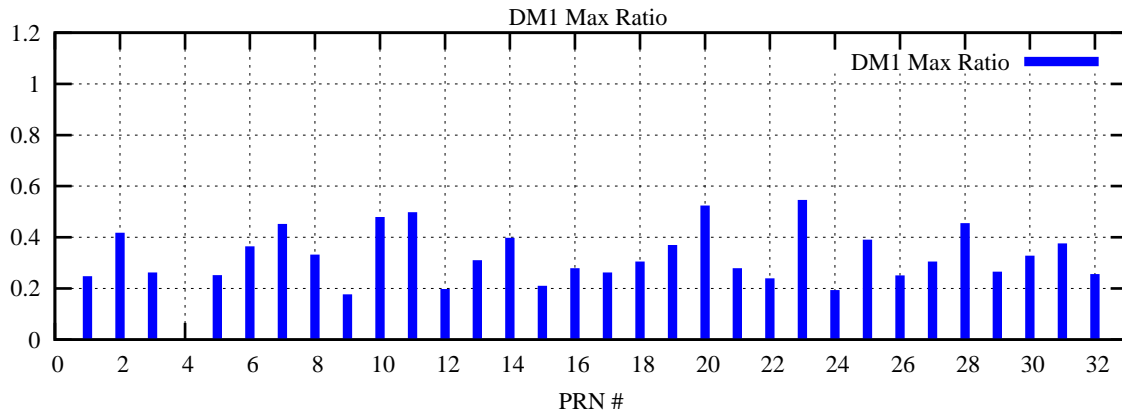

Ratio (PRN Bias/Threshold)

GpsWeek 2056 Day 1

Skinny (Type 0): PRN 8 22
Broad (Type 2): PRN 7 15 17 21 24