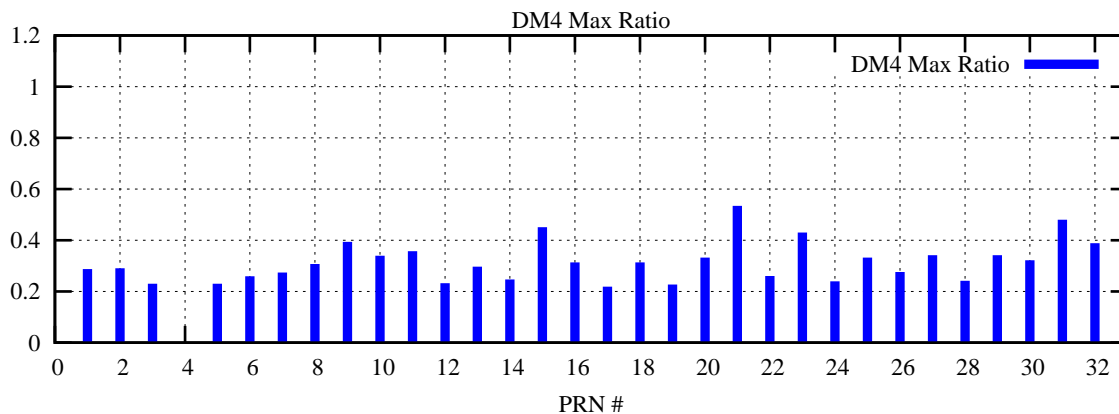

Ratio (PRN Bias/Threshold)

GpsWeek 2057 Day 3

Skinny (Type 0): PRN 8 22
Broad (Type 2): PRN 7 15 17 21 24