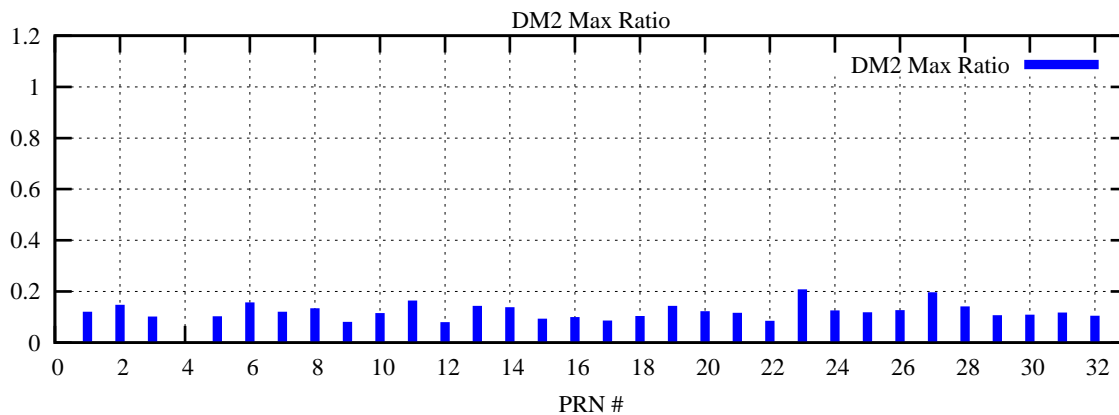

Ratio (PRN Bias/Threshold)

GpsWeek 2057 Day 3

Skinny (Type 0): PRN 8 22
Broad (Type 2): PRN 7 15 17 21 24