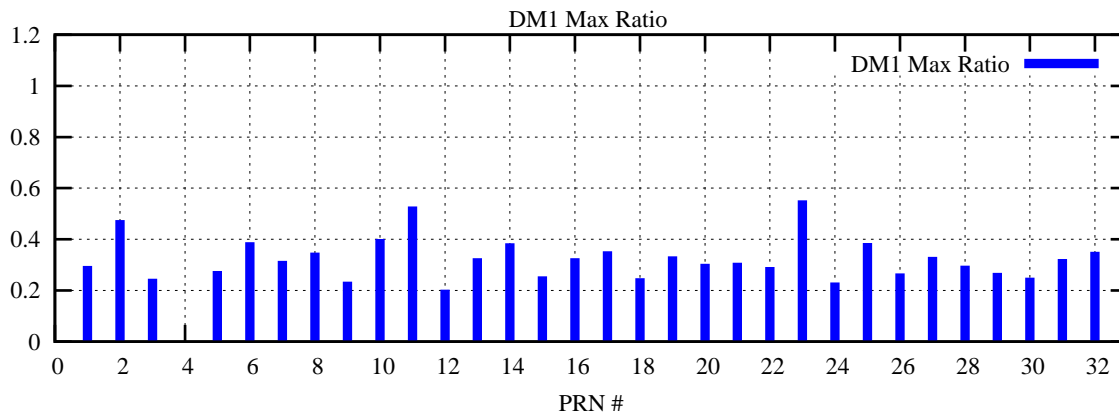

Ratio (PRN Bias/Threshold)

GpsWeek 2057 Day 3

Skinny (Type 0): PRN 8 22
Broad (Type 2): PRN 7 15 17 21 24