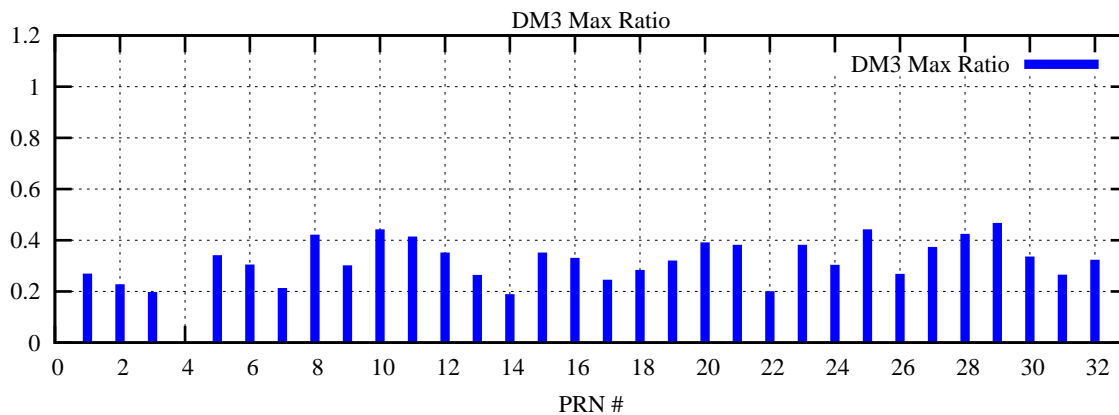

Ratio (PRN Bias/Threshold)

GpsWeek 2057 Day 3

Skinny (Type 0): PRN 8 22
Broad (Type 2): PRN 7 15 17 21 24