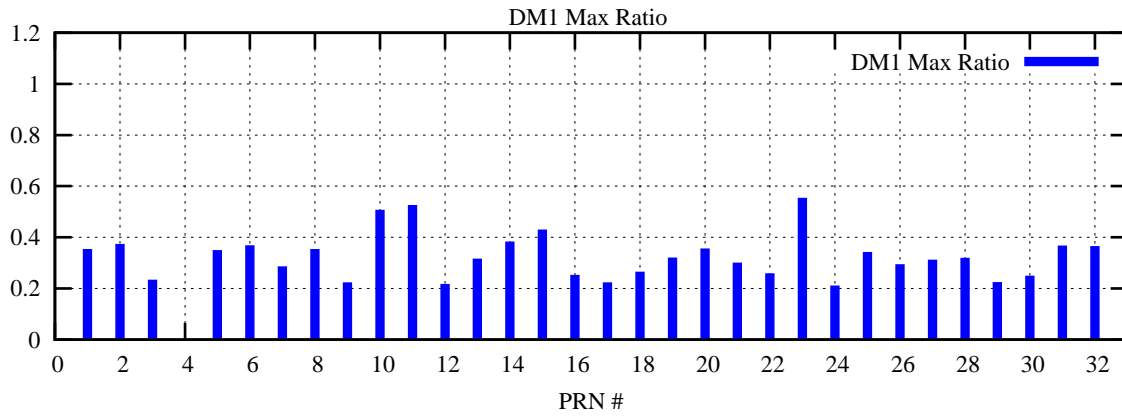

Ratio (PRN Bias/Threshold)

GpsWeek 2057 Day 5

Skinny (Type 0): PRN 8 22
Broad (Type 2): PRN 7 15 17 21 24