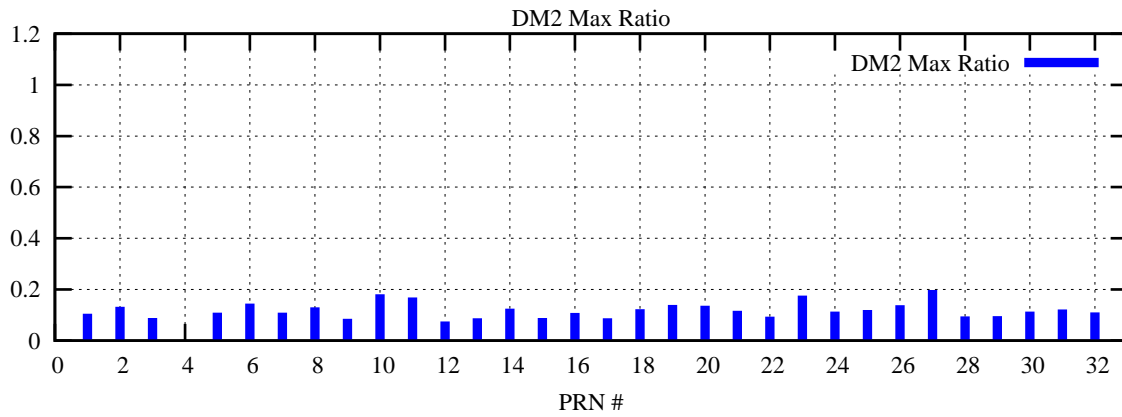

Ratio (PRN Bias/Threshold)

GpsWeek 2057 Day 5

Skinny (Type 0): PRN 8 22
Broad (Type 2): PRN 7 15 17 21 24