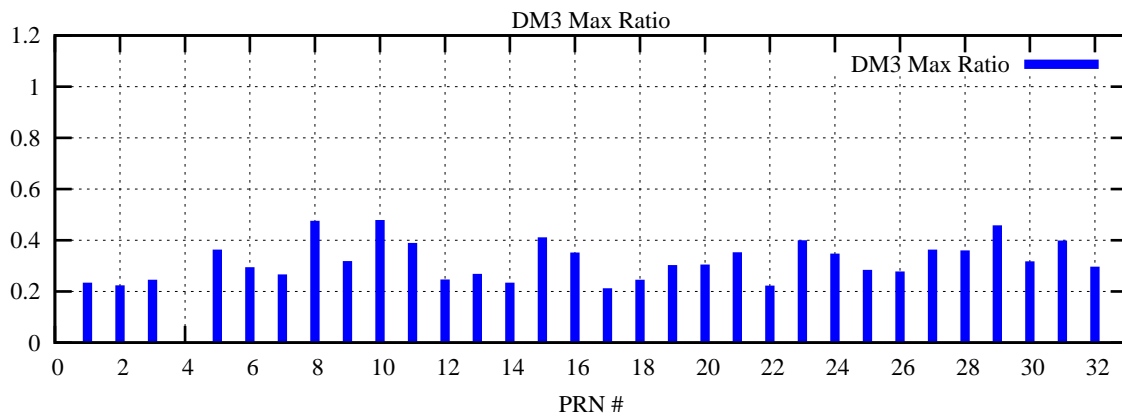

Ratio (PRN Bias/Threshold)

GpsWeek 2057 Day 5

Skinny (Type 0): PRN 8 22
Broad (Type 2): PRN 7 15 17 21 24