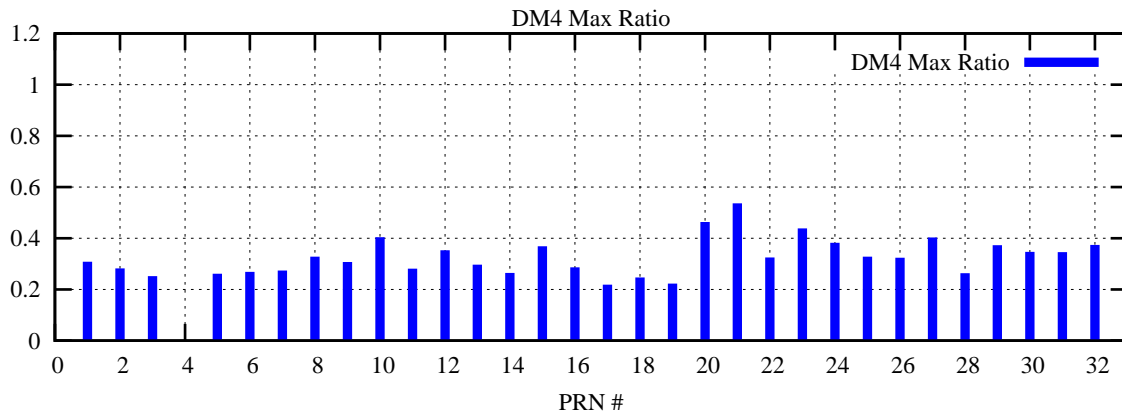

Ratio (PRN Bias/Threshold)

GpsWeek 2057 Day 5

Skinny (Type 0): PRN 8 22
Broad (Type 2): PRN 7 15 17 21 24