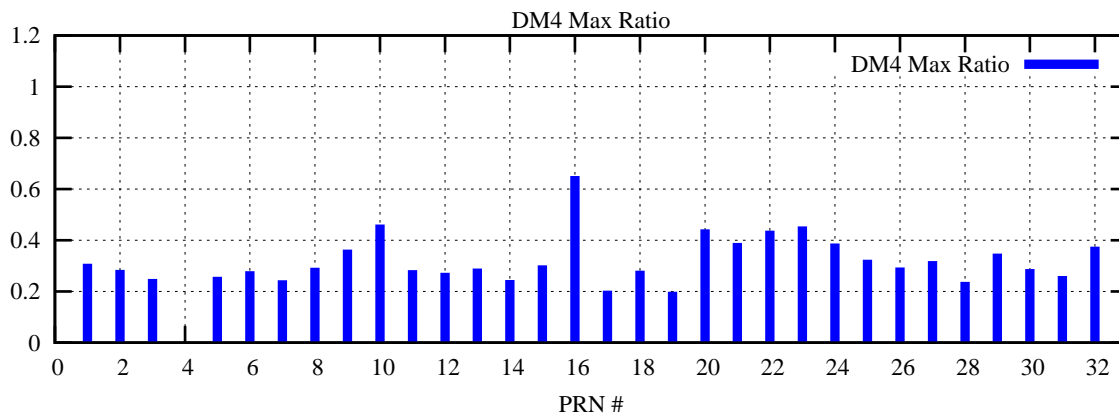

Ratio (PRN Bias/Threshold)

GpsWeek 2057 Day 6

Skinny (Type 0): PRN 8 22
Broad (Type 2): PRN 7 15 17 21 24