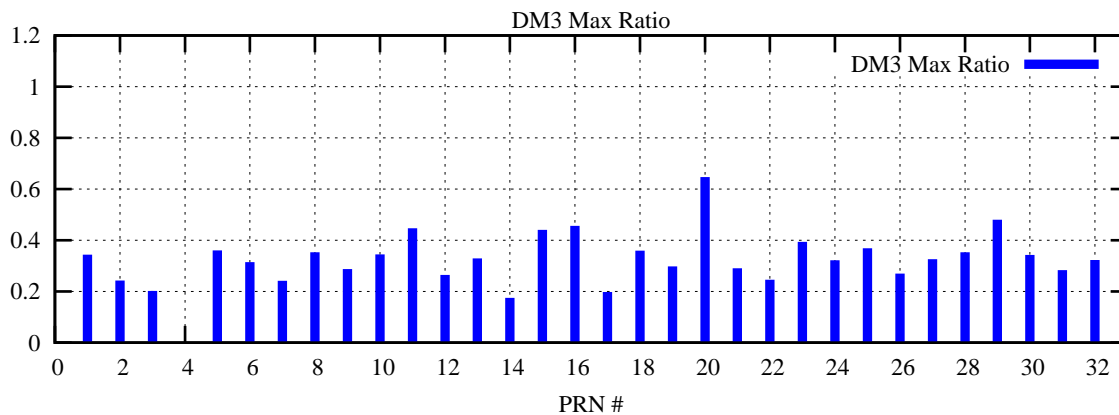

Ratio (PRN Bias/Threshold)

GpsWeek 2057 Day 6

Skinny (Type 0): PRN 8 22
Broad (Type 2): PRN 7 15 17 21 24