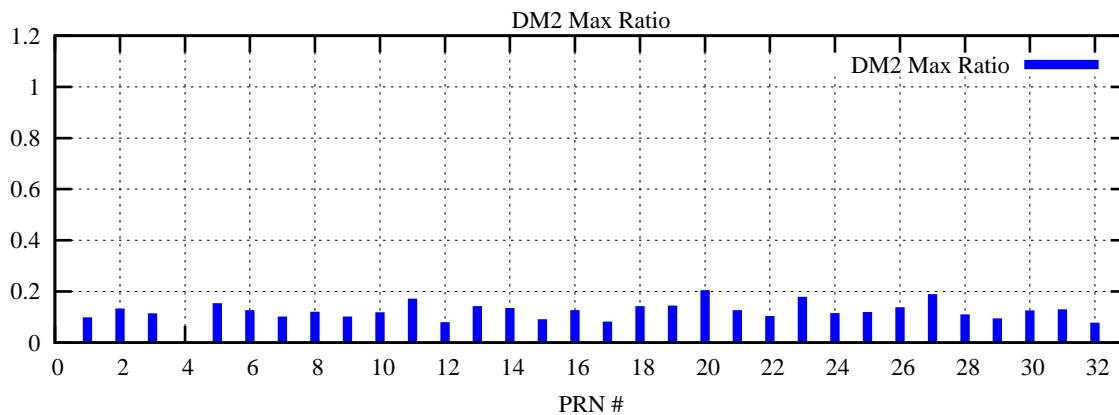

Ratio (PRN Bias/Threshold)

GpsWeek 2057 Day 6

Skinny (Type 0): PRN 8 22
Broad (Type 2): PRN 7 15 17 21 24