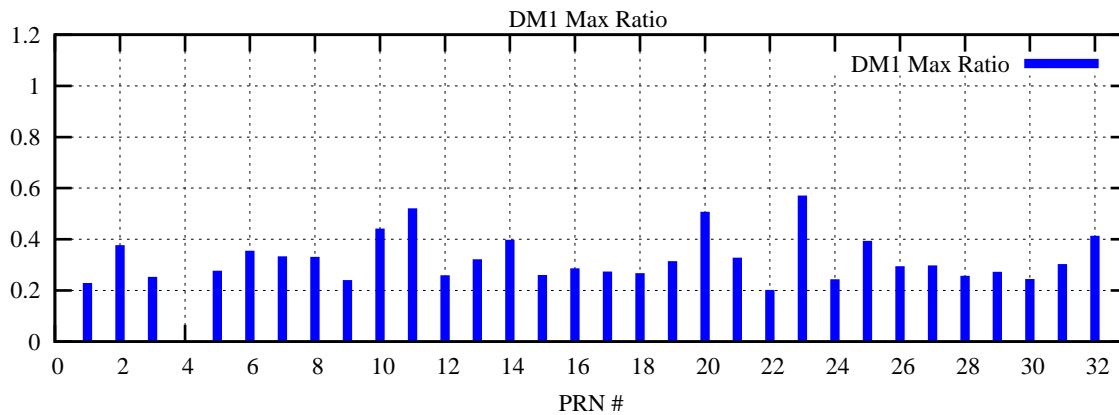

Ratio (PRN Bias/Threshold)

GpsWeek 2057 Day 6

Skinny (Type 0): PRN 8 22
Broad (Type 2): PRN 7 15 17 21 24