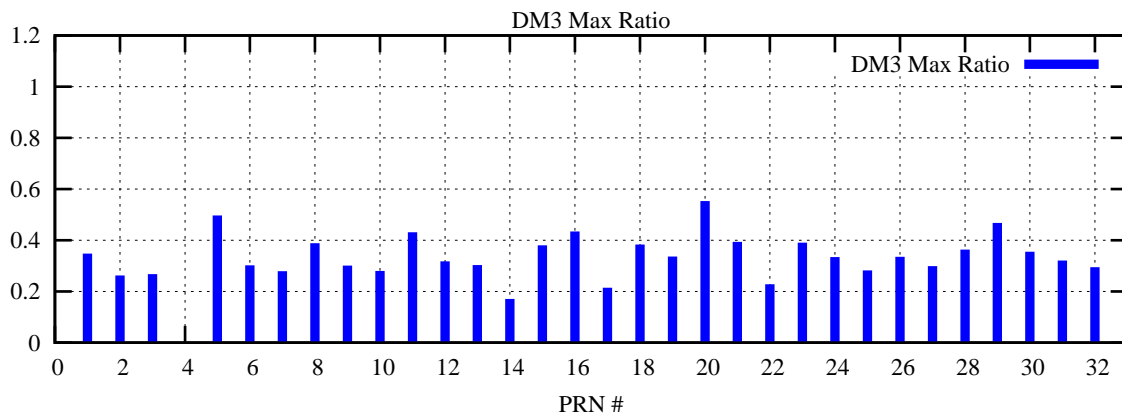

Ratio (PRN Bias/Threshold)

GpsWeek 2058 Day 3

Skinny (Type 0): PRN 8 22
Broad (Type 2): PRN 7 15 17 21 24