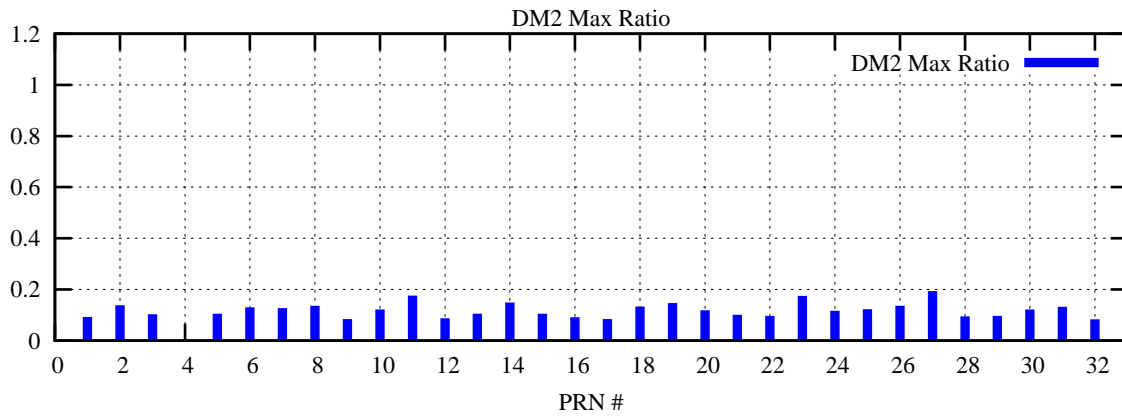

Ratio (PRN Bias/Threshold)

GpsWeek 2058 Day 3

Skinny (Type 0): PRN 8 22
Broad (Type 2): PRN 7 15 17 21 24