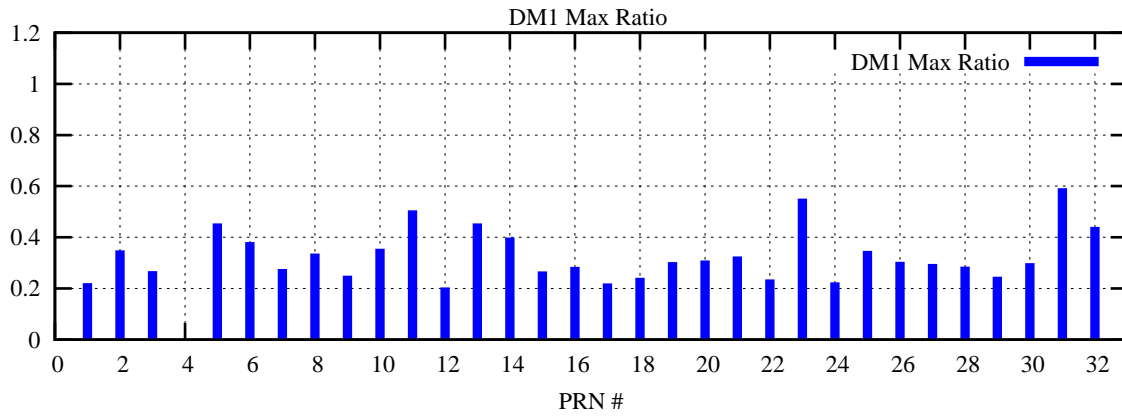

Ratio (PRN Bias/Threshold)

GpsWeek 2058 Day 3

Skinny (Type 0): PRN 8 22
Broad (Type 2): PRN 7 15 17 21 24