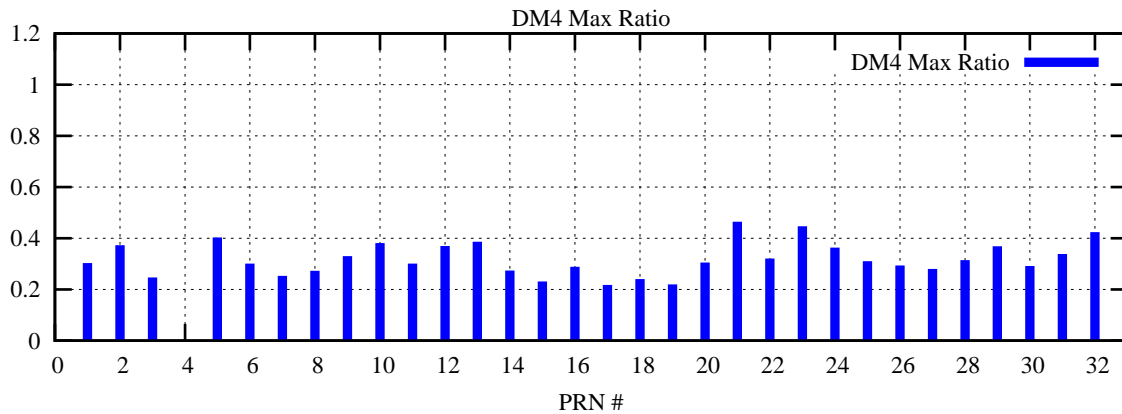

Ratio (PRN Bias/Threshold)

GpsWeek 2058 Day 3

Skinny (Type 0): PRN 8 22
Broad (Type 2): PRN 7 15 17 21 24