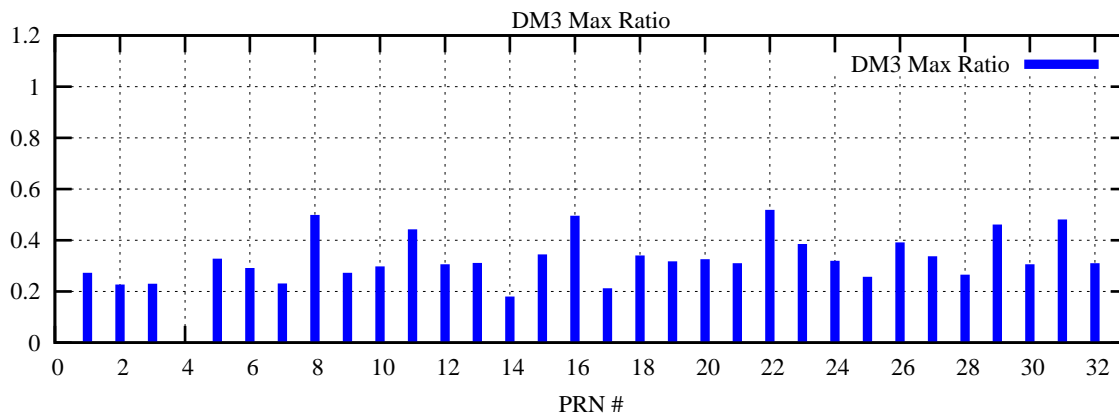

Ratio (PRN Bias/Threshold)

GpsWeek 2058 Day 6

Skinny (Type 0): PRN 8 22
Broad (Type 2): PRN 7 15 17 21 24