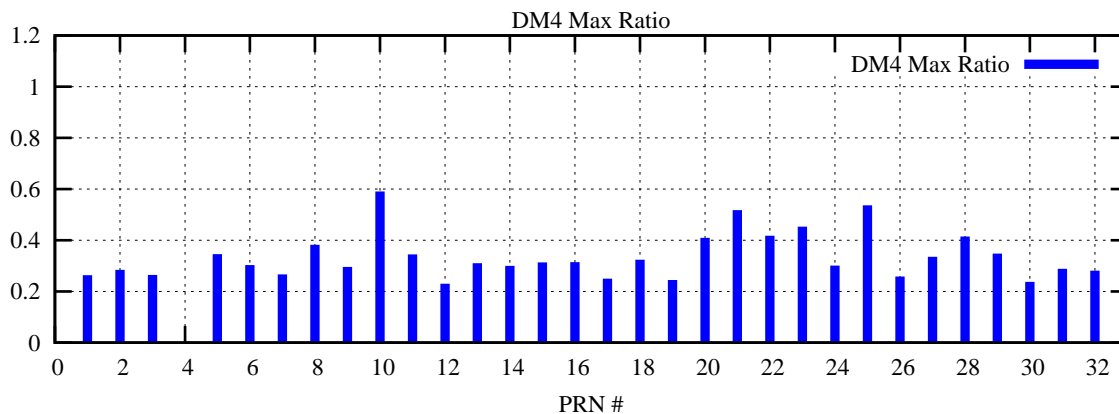

Ratio (PRN Bias/Threshold)

GpsWeek 2058 Day 6

Skinny (Type 0): PRN 8 22
Broad (Type 2): PRN 7 15 17 21 24