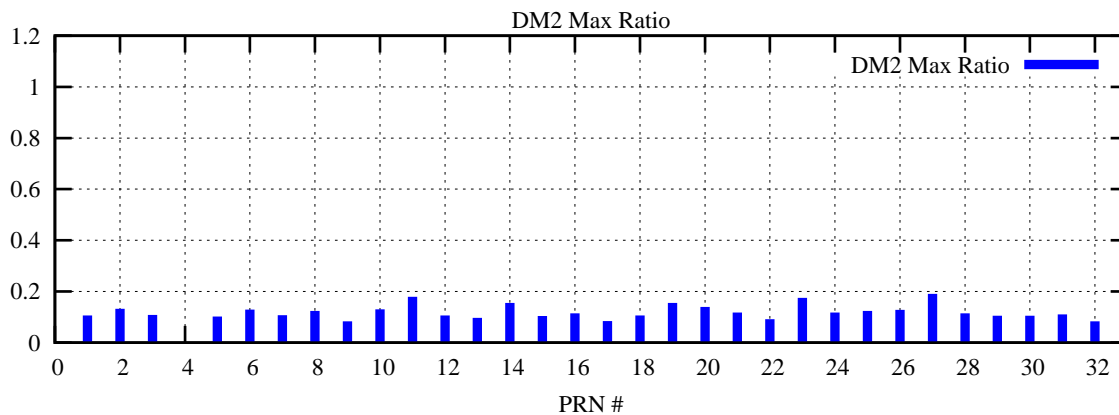

Ratio (PRN Bias/Threshold)

GpsWeek 2058 Day 6

Skinny (Type 0): PRN 8 22
Broad (Type 2): PRN 7 15 17 21 24