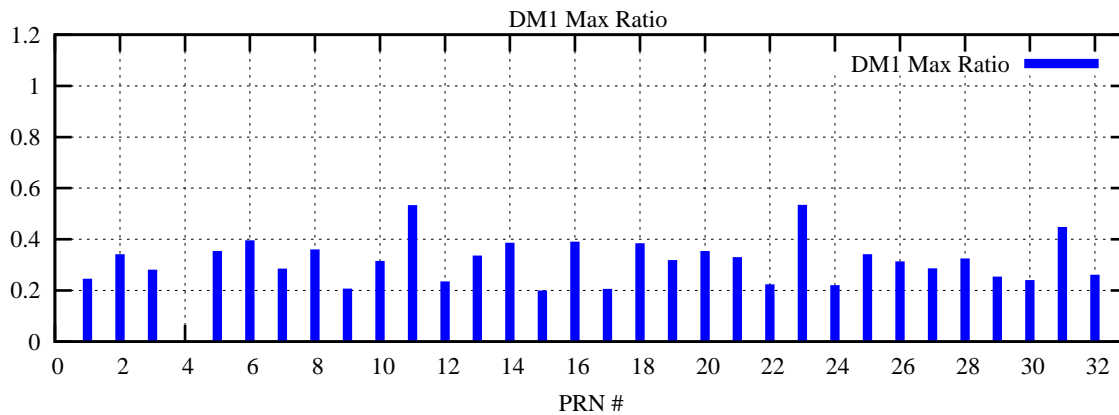

Ratio (PRN Bias/Threshold)

GpsWeek 2058 Day 6

Skinny (Type 0): PRN 8 22
Broad (Type 2): PRN 7 15 17 21 24