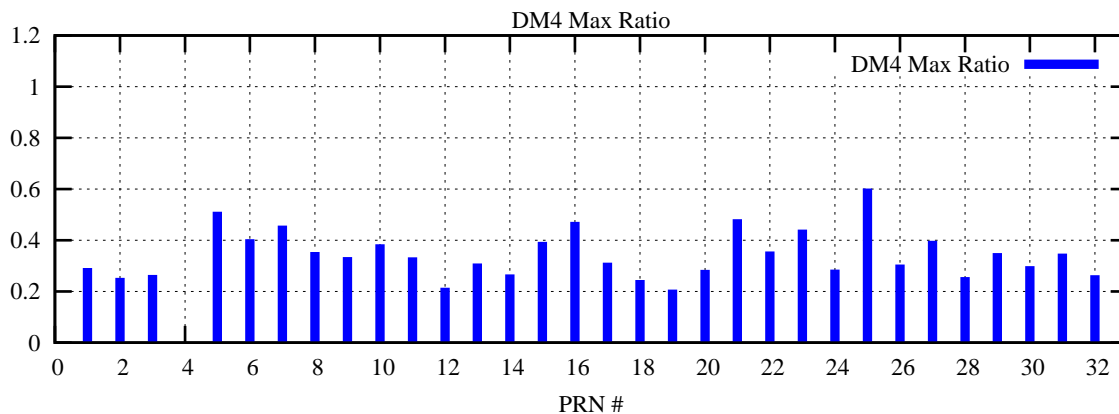

Ratio (PRN Bias/Threshold)

GpsWeek 2059 Day 1

Skinny (Type 0): PRN 8 22
Broad (Type 2): PRN 7 15 17 21 24