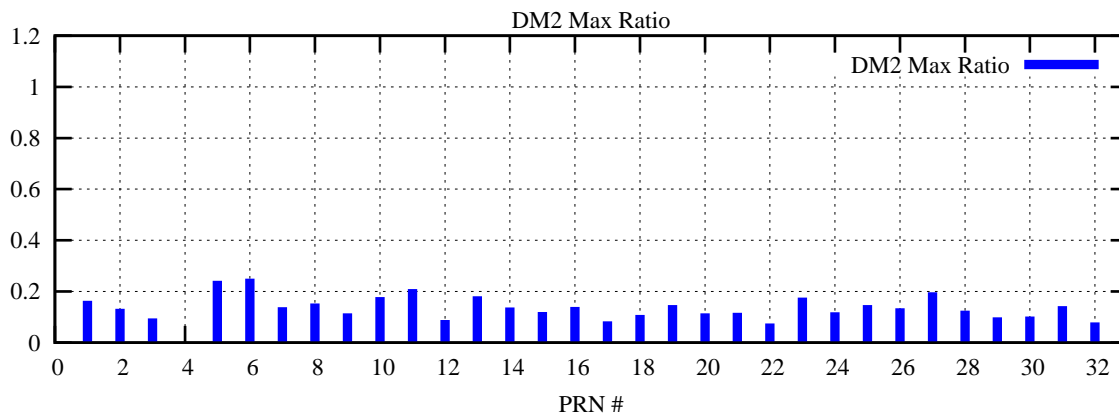

Ratio (PRN Bias/Threshold)

GpsWeek 2059 Day 1

Skinny (Type 0): PRN 8 22
Broad (Type 2): PRN 7 15 17 21 24