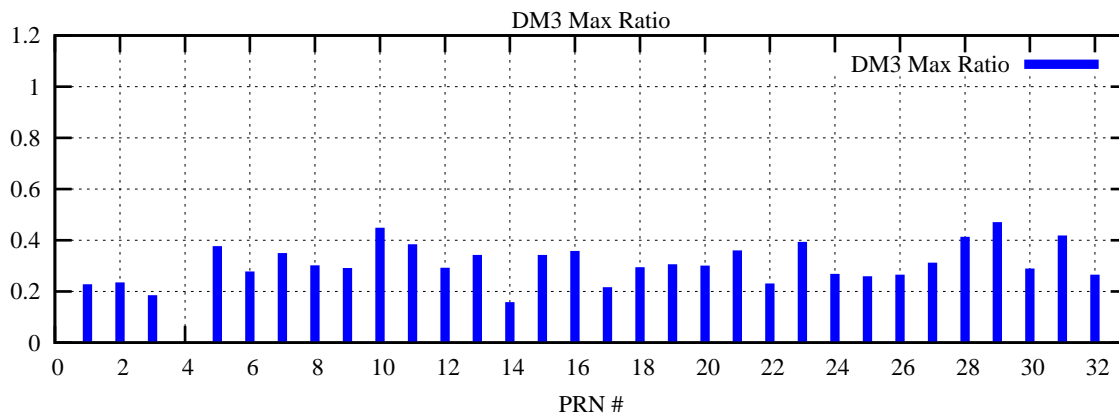

Ratio (PRN Bias/Threshold)

GpsWeek 2059 Day 1

Skinny (Type 0): PRN 8 22
Broad (Type 2): PRN 7 15 17 21 24