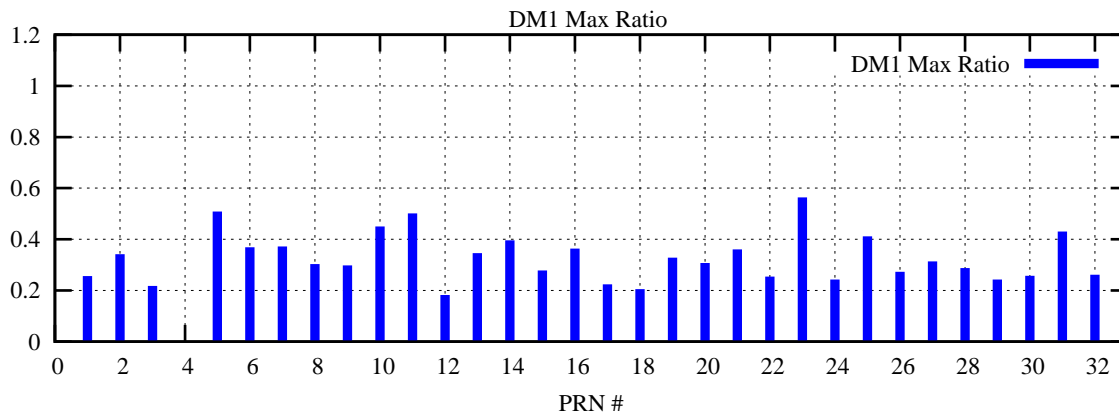

Ratio (PRN Bias/Threshold)

GpsWeek 2059 Day 1

Skinny (Type 0): PRN 8 22
Broad (Type 2): PRN 7 15 17 21 24