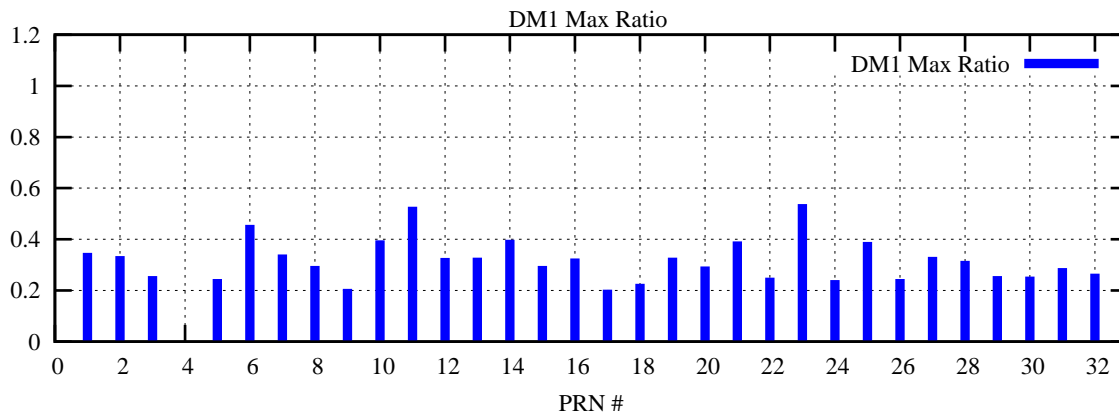

Ratio (PRN Bias/Threshold)

GpsWeek 2059 Day 2

Skinny (Type 0): PRN 8 22  
Broad (Type 2): PRN 7 15 17 21 24