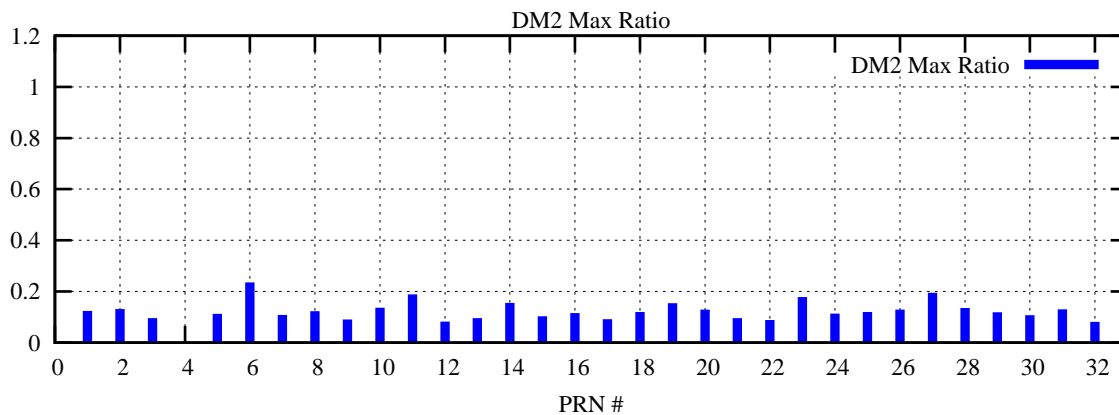

Ratio (PRN Bias/Threshold)

GpsWeek 2059 Day 2

Skinny (Type 0): PRN 8 22  
Broad (Type 2): PRN 7 15 17 21 24