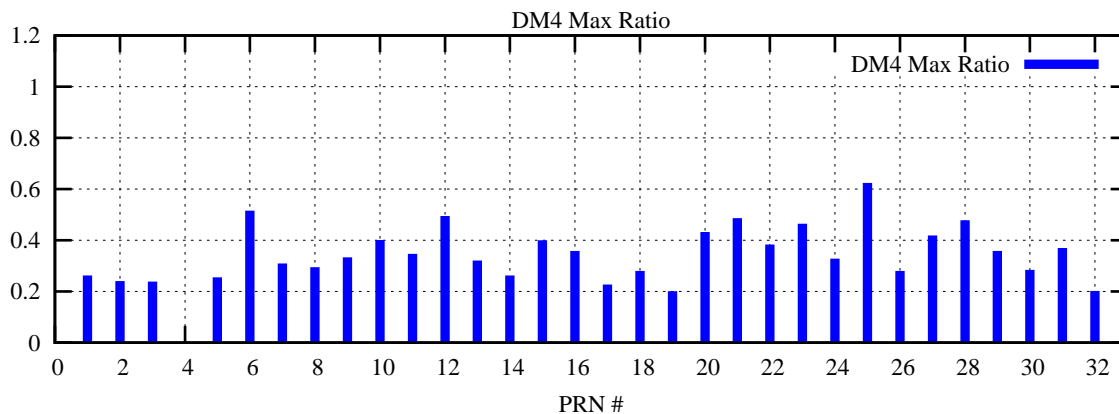

Ratio (PRN Bias/Threshold)

GpsWeek 2059 Day 2

Skinny (Type 0): PRN 8 22  
Broad (Type 2): PRN 7 15 17 21 24