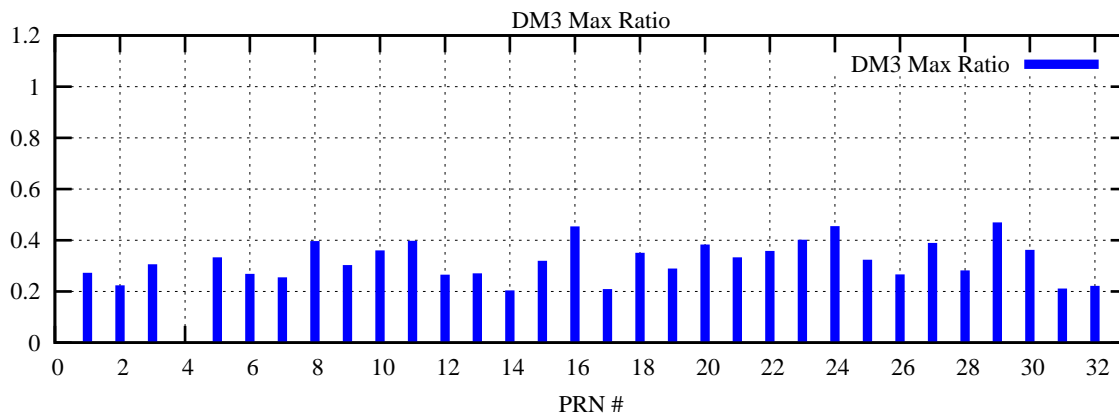

Ratio (PRN Bias/Threshold)

GpsWeek 2059 Day 2

Skinny (Type 0): PRN 8 22  
Broad (Type 2): PRN 7 15 17 21 24