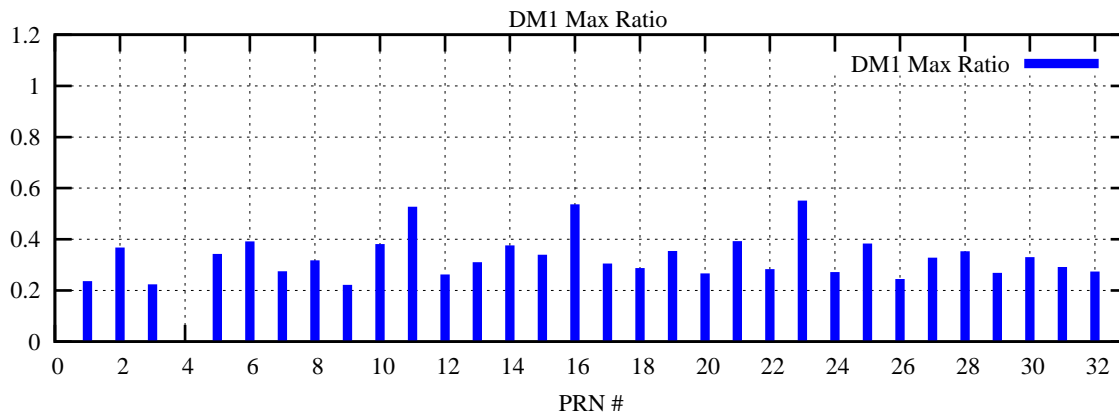

Ratio (PRN Bias/Threshold)

GpsWeek 2061 Day 2

Skinny (Type 0): PRN 8 22
Broad (Type 2): PRN 7 15 17 21 24