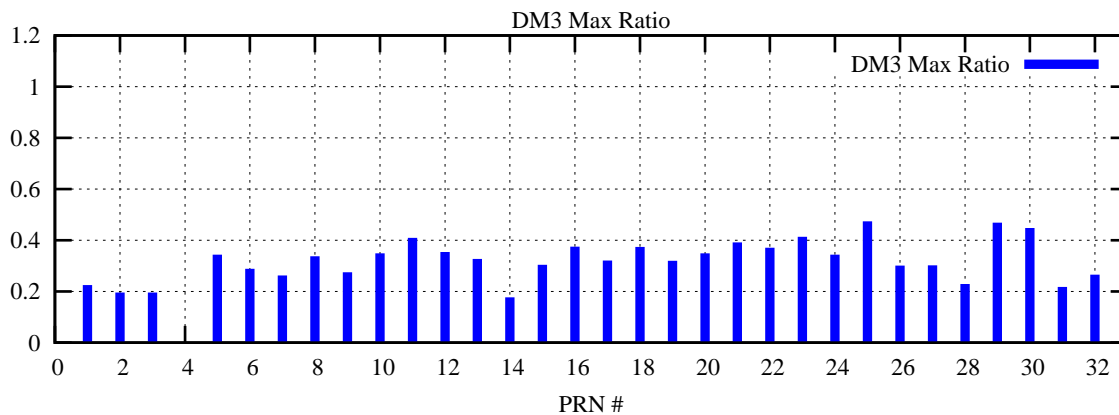

Ratio (PRN Bias/Threshold)

GpsWeek 2061 Day 2

Skinny (Type 0): PRN 8 22
Broad (Type 2): PRN 7 15 17 21 24