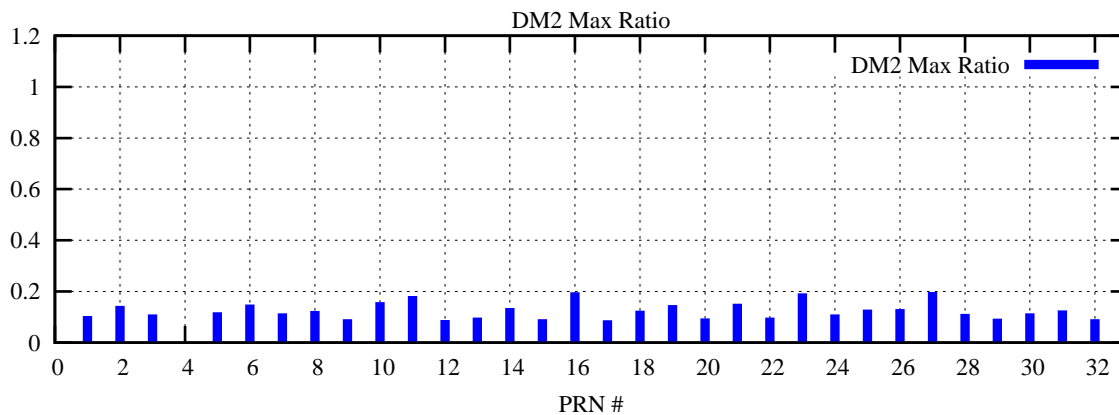

Ratio (PRN Bias/Threshold)

GpsWeek 2061 Day 2

Skinny (Type 0): PRN 8 22
Broad (Type 2): PRN 7 15 17 21 24