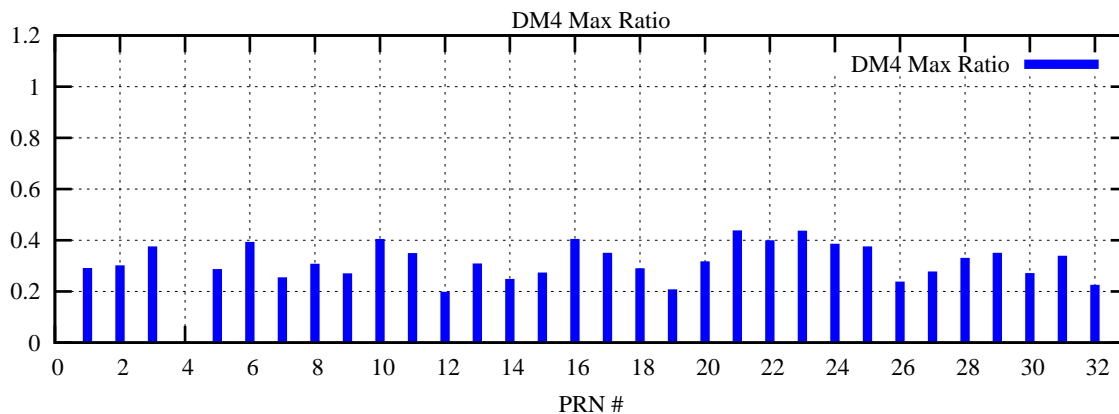

Ratio (PRN Bias/Threshold)

GpsWeek 2061 Day 2

Skinny (Type 0): PRN 8 22
Broad (Type 2): PRN 7 15 17 21 24