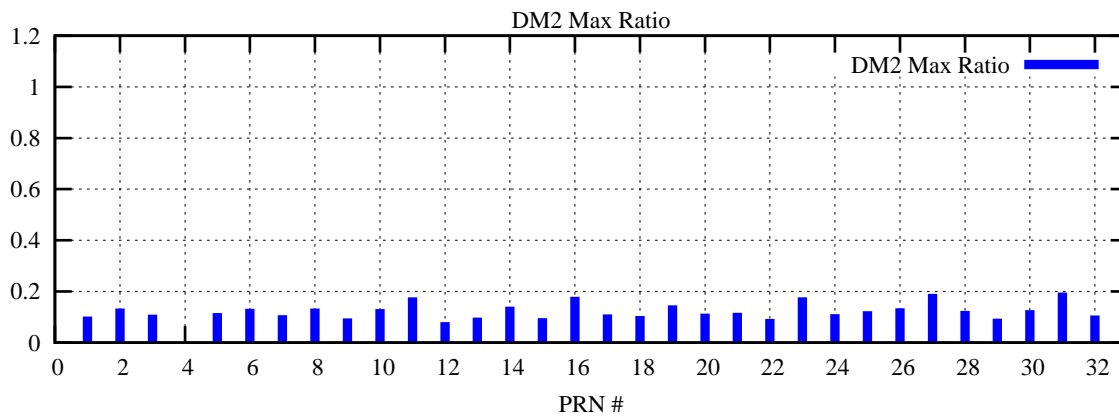

Ratio (PRN Bias/Threshold)

GpsWeek 2061 Day 4

Skinny (Type 0): PRN 8 22
Broad (Type 2): PRN 7 15 17 21 24