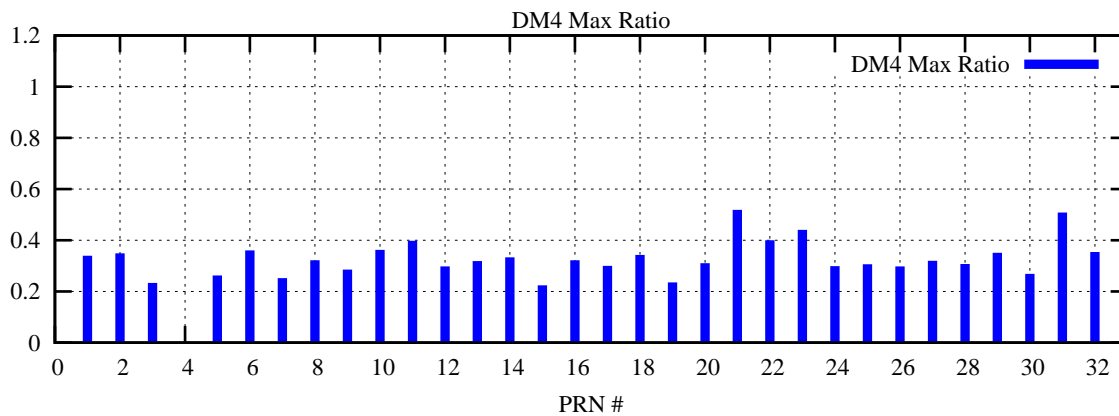

Ratio (PRN Bias/Threshold)

GpsWeek 2061 Day 4

Skinny (Type 0): PRN 8 22
Broad (Type 2): PRN 7 15 17 21 24