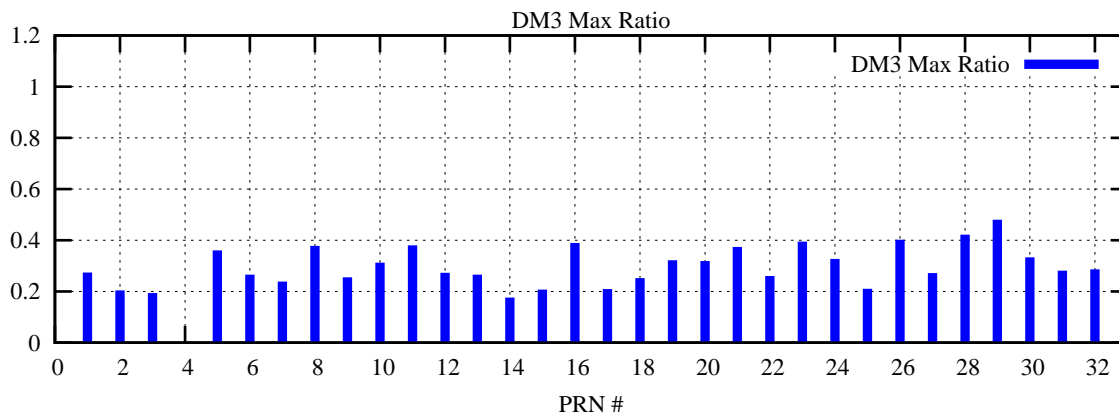

Ratio (PRN Bias/Threshold)

GpsWeek 2061 Day 4

Skinny (Type 0): PRN 8 22
Broad (Type 2): PRN 7 15 17 21 24