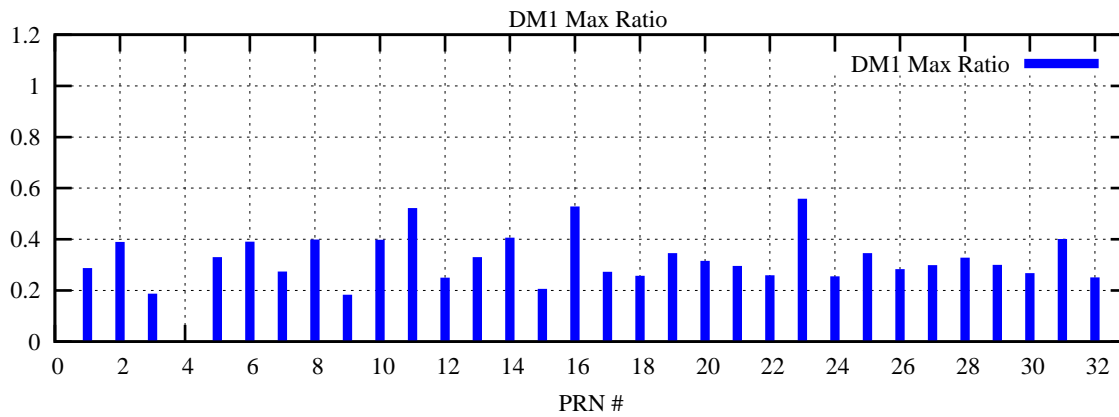

Ratio (PRN Bias/Threshold)

GpsWeek 2061 Day 4

Skinny (Type 0): PRN 8 22
Broad (Type 2): PRN 7 15 17 21 24