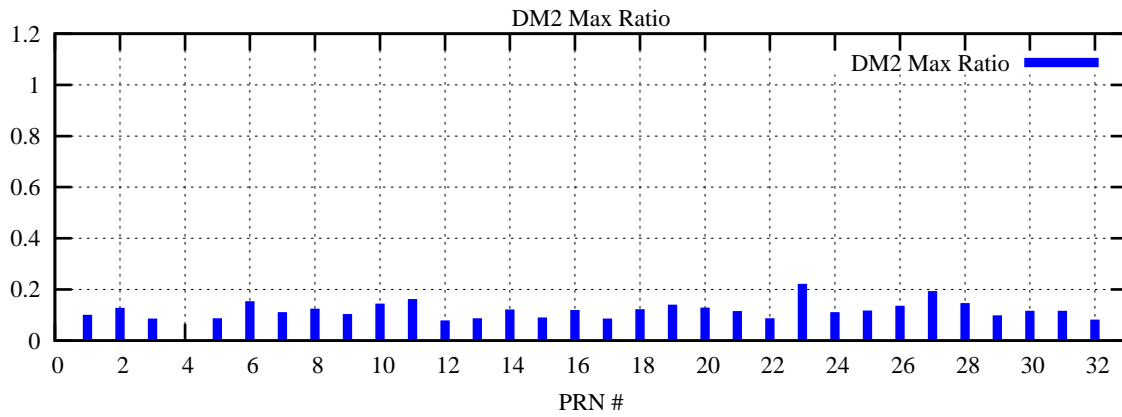

Ratio (PRN Bias/Threshold)

GpsWeek 2062 Day 0

Skinny (Type 0): PRN 8 22
Broad (Type 2): PRN 7 15 17 21 24