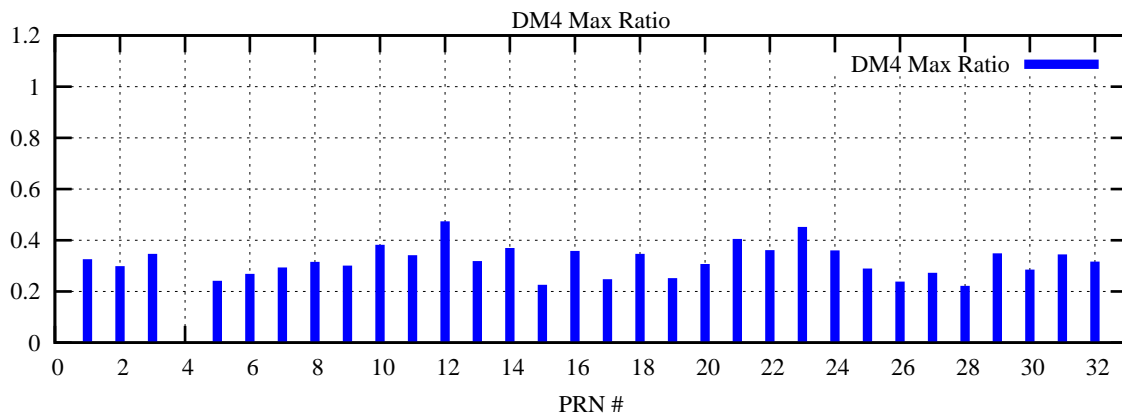

Ratio (PRN Bias/Threshold)

GpsWeek 2062 Day 0

Skinny (Type 0): PRN 8 22
Broad (Type 2): PRN 7 15 17 21 24