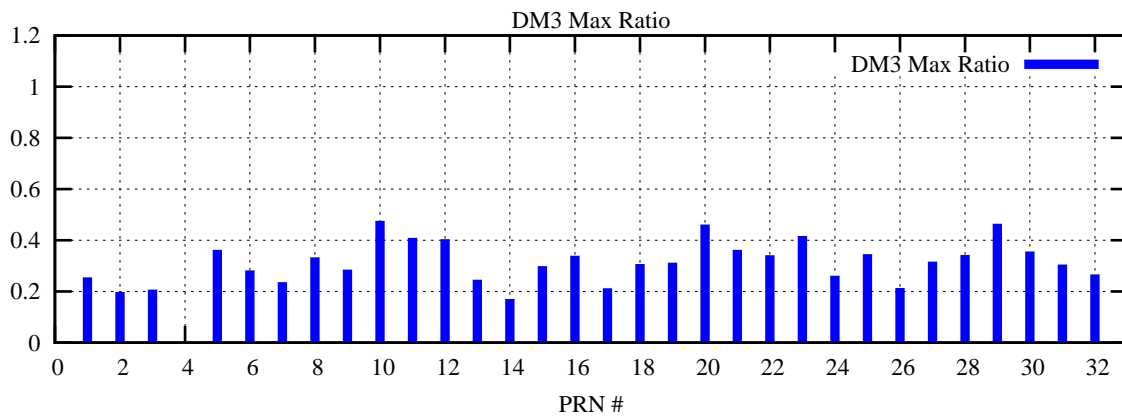

Ratio (PRN Bias/Threshold)

GpsWeek 2062 Day 0

Skinny (Type 0): PRN 8 22
Broad (Type 2): PRN 7 15 17 21 24