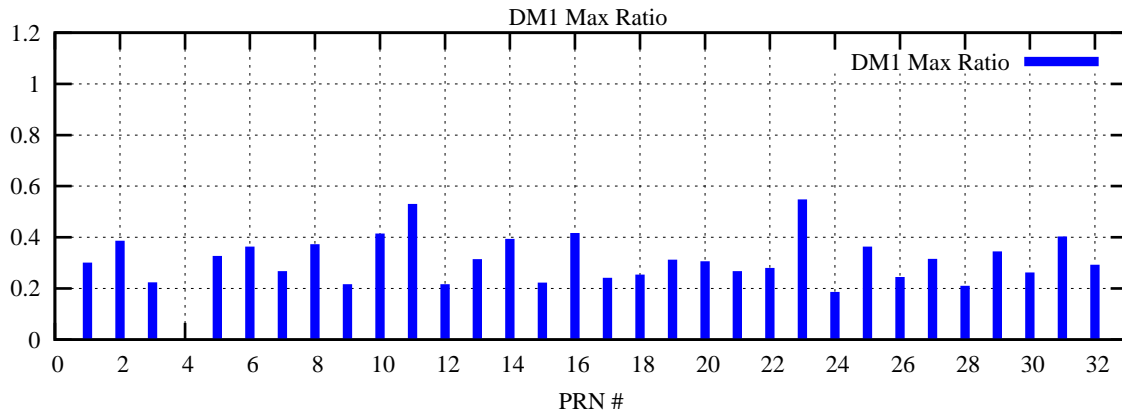

Ratio (PRN Bias/Threshold)

GpsWeek 2062 Day 0

Skinny (Type 0): PRN 8 22
Broad (Type 2): PRN 7 15 17 21 24