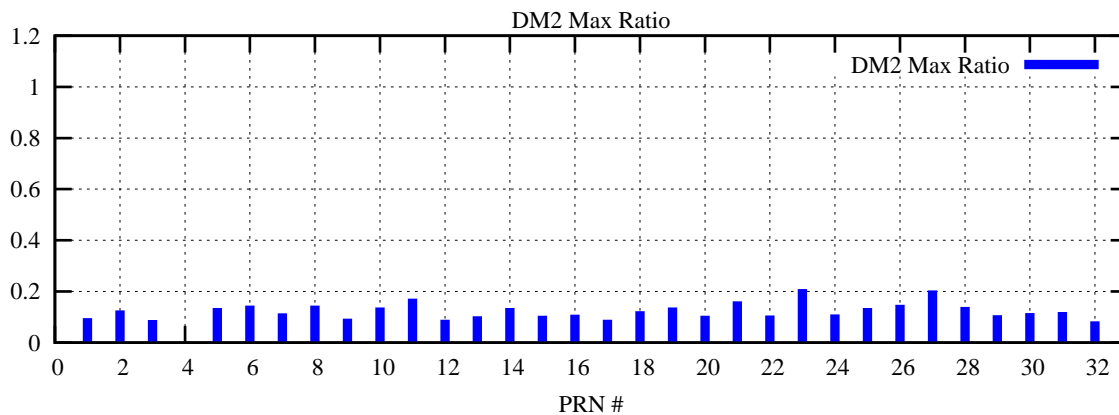

Ratio (PRN Bias/Threshold)

GpsWeek 2062 Day 1

Skinny (Type 0): PRN 8 22  
Broad (Type 2): PRN 7 15 17 21 24