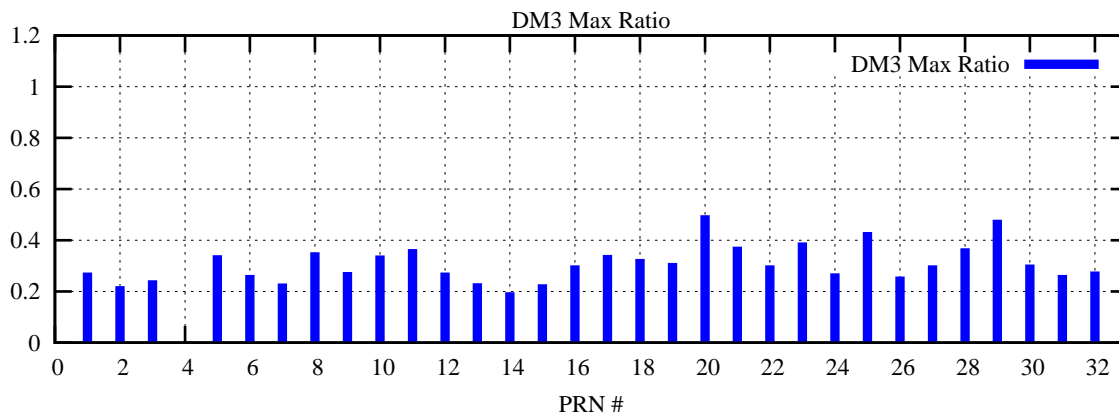

Ratio (PRN Bias/Threshold)

GpsWeek 2062 Day 1

Skinny (Type 0): PRN 8 22  
Broad (Type 2): PRN 7 15 17 21 24