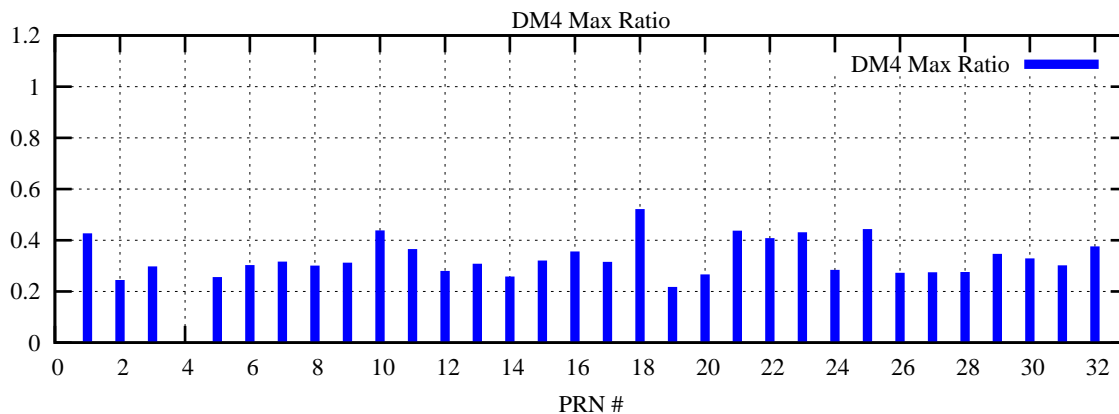

Ratio (PRN Bias/Threshold)

GpsWeek 2062 Day 1

Skinny (Type 0): PRN 8 22  
Broad (Type 2): PRN 7 15 17 21 24