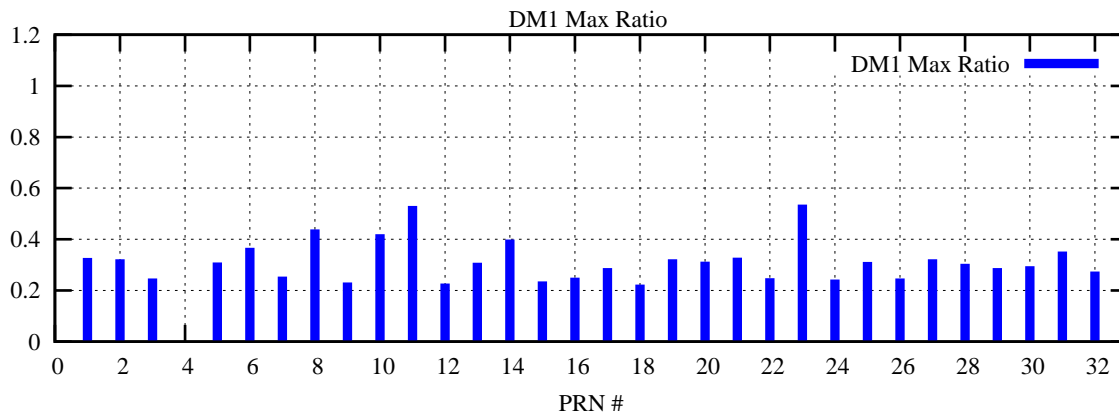

Ratio (PRN Bias/Threshold)

GpsWeek 2062 Day 1

Skinny (Type 0): PRN 8 22  
Broad (Type 2): PRN 7 15 17 21 24