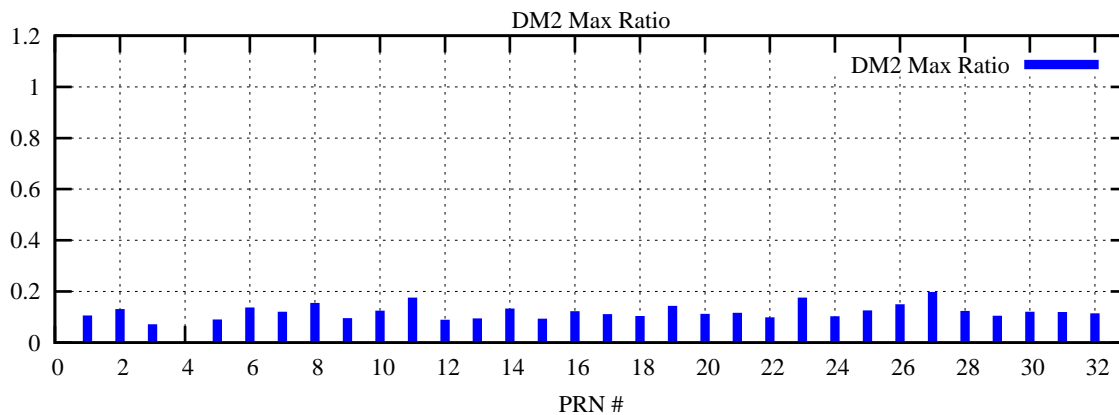

Ratio (PRN Bias/Threshold)

GpsWeek 2062 Day 4

Skinny (Type 0): PRN 8 22
Broad (Type 2): PRN 7 15 17 21 24