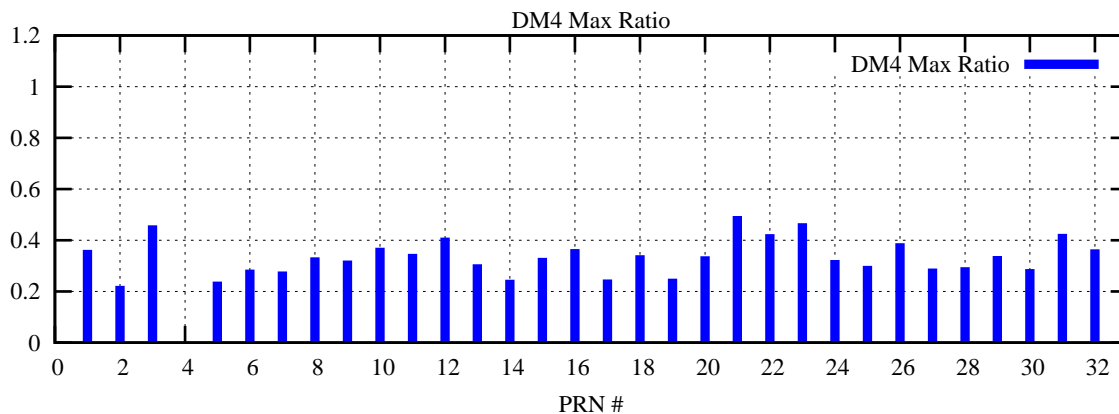

Ratio (PRN Bias/Threshold)

GpsWeek 2062 Day 4

Skinny (Type 0): PRN 8 22
Broad (Type 2): PRN 7 15 17 21 24