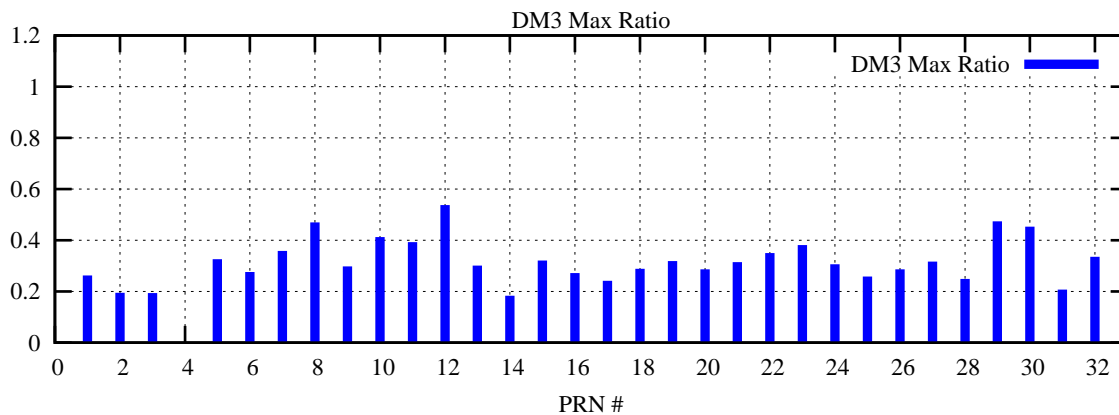

Ratio (PRN Bias/Threshold)

GpsWeek 2062 Day 4

Skinny (Type 0): PRN 8 22
Broad (Type 2): PRN 7 15 17 21 24