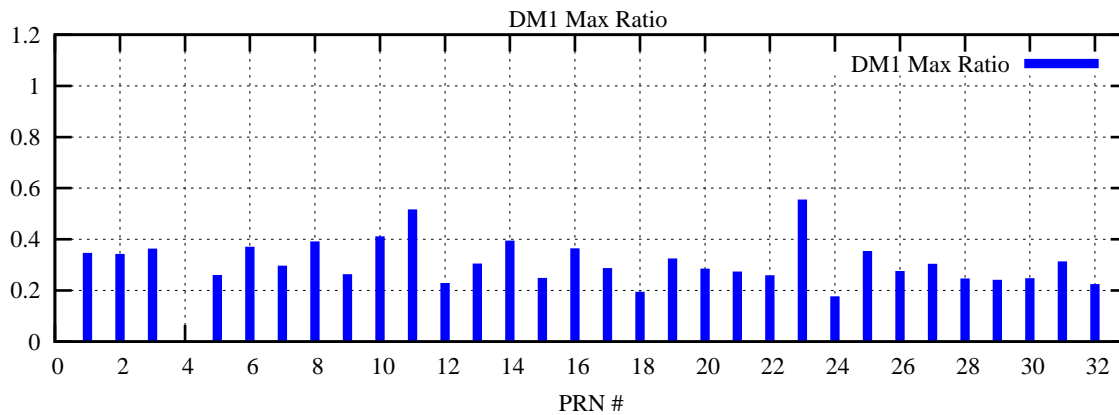

Ratio (PRN Bias/Threshold)

GpsWeek 2062 Day 4

Skinny (Type 0): PRN 8 22
Broad (Type 2): PRN 7 15 17 21 24