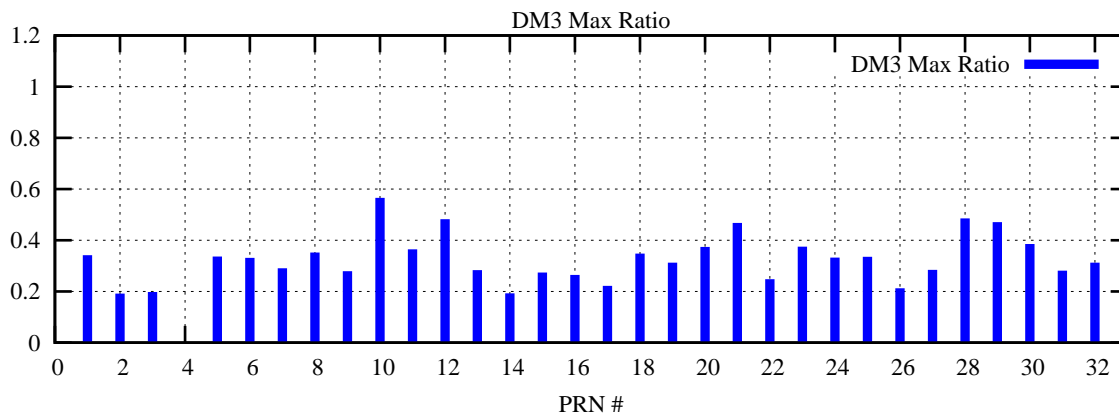

Ratio (PRN Bias/Threshold)

GpsWeek 2062 Day 6

Skinny (Type 0): PRN 8 22
Broad (Type 2): PRN 7 15 17 21 24