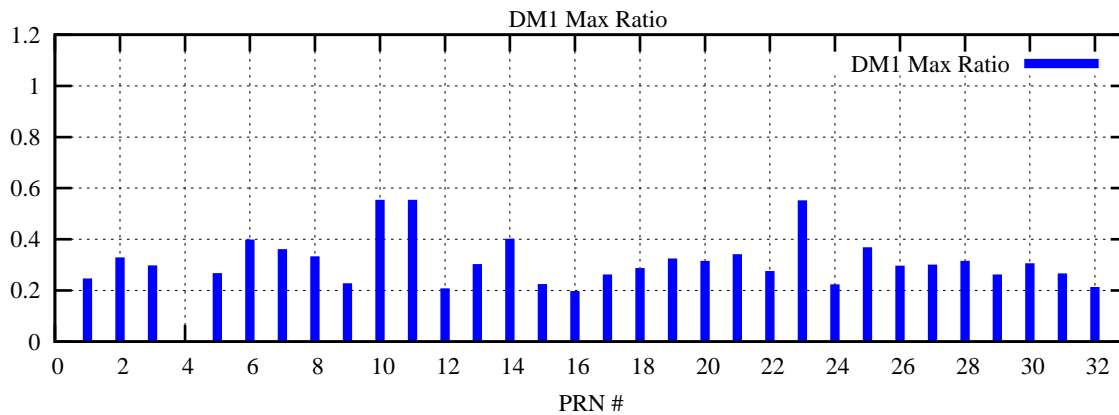

Ratio (PRN Bias/Threshold)

GpsWeek 2062 Day 6

Skinny (Type 0): PRN 8 22
Broad (Type 2): PRN 7 15 17 21 24