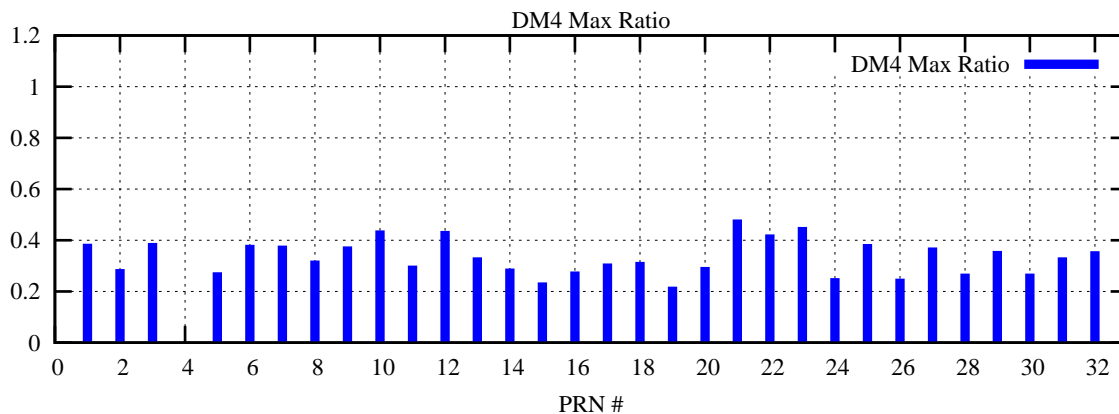

Ratio (PRN Bias/Threshold)

GpsWeek 2062 Day 6

Skinny (Type 0): PRN 8 22
Broad (Type 2): PRN 7 15 17 21 24