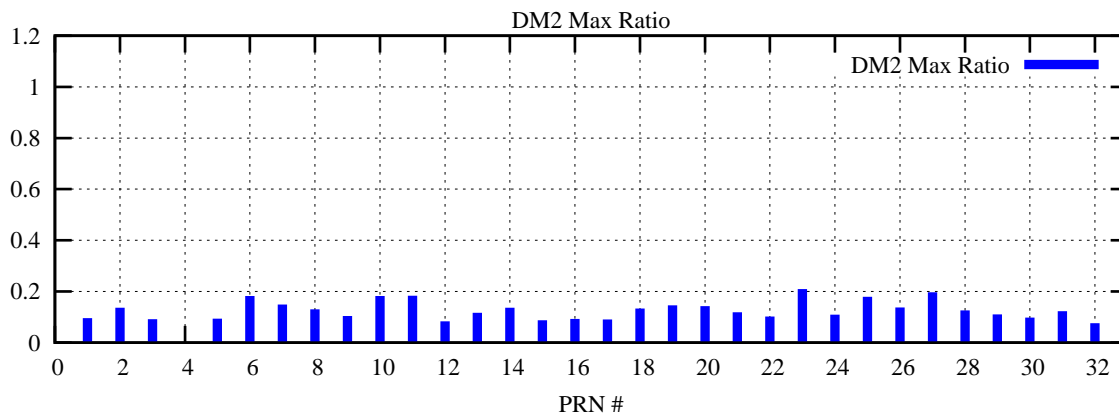

Ratio (PRN Bias/Threshold)

GpsWeek 2062 Day 6

Skinny (Type 0): PRN 8 22
Broad (Type 2): PRN 7 15 17 21 24