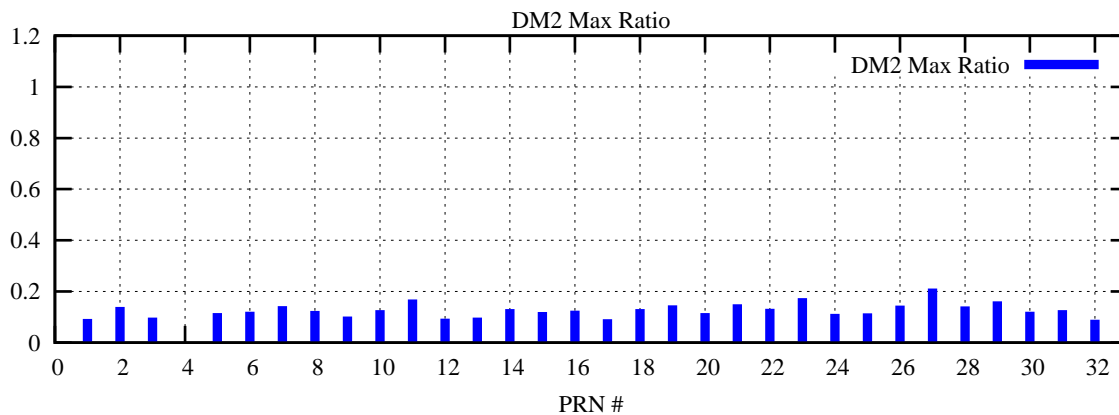

Ratio (PRN Bias/Threshold)

GpsWeek 2064 Day 3

Skinny (Type 0): PRN 8 22
Broad (Type 2): PRN 7 15 17 21 24