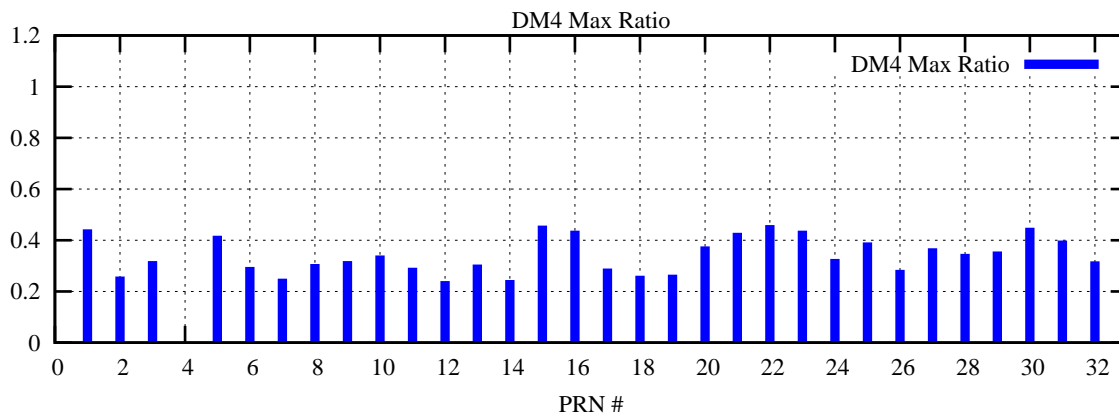

Ratio (PRN Bias/Threshold)

GpsWeek 2064 Day 3

Skinny (Type 0): PRN 8 22
Broad (Type 2): PRN 7 15 17 21 24