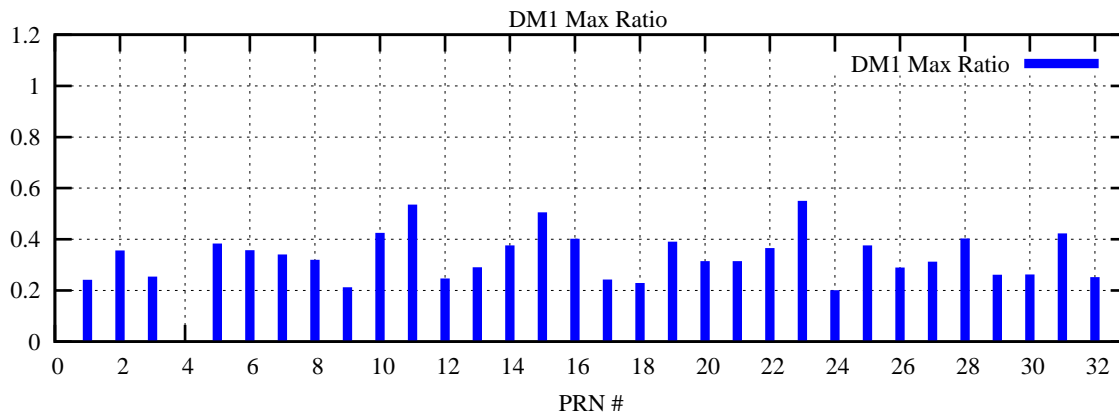

Ratio (PRN Bias/Threshold)

GpsWeek 2064 Day 3

Skinny (Type 0): PRN 8 22
Broad (Type 2): PRN 7 15 17 21 24