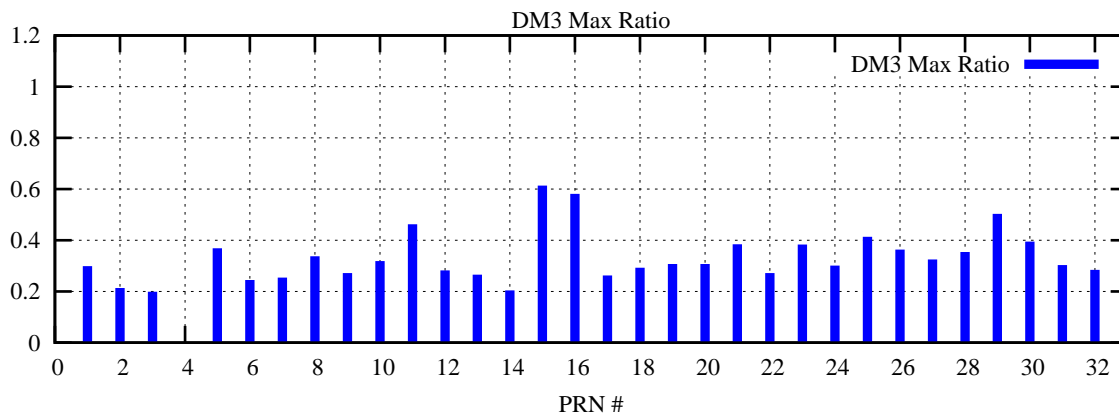

Ratio (PRN Bias/Threshold)

GpsWeek 2064 Day 3

Skinny (Type 0): PRN 8 22
Broad (Type 2): PRN 7 15 17 21 24