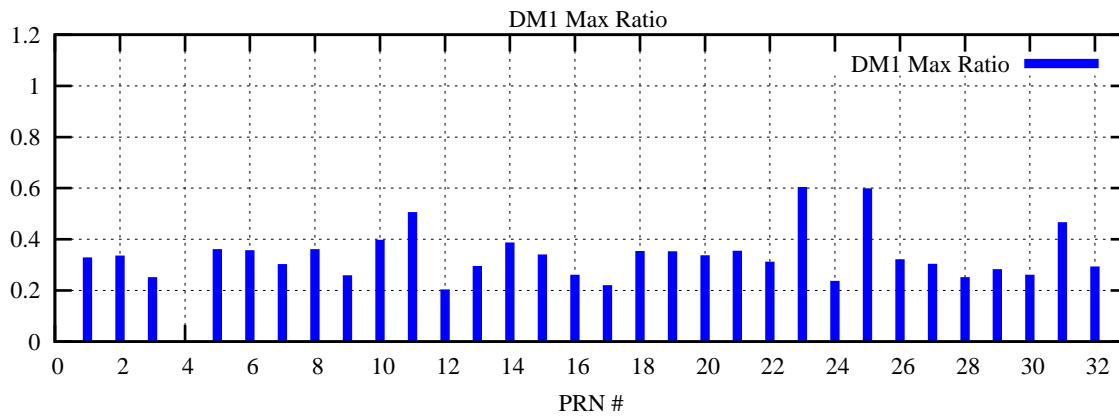

Ratio (PRN Bias/Threshold)

GpsWeek 2064 Day 4

Skinny (Type 0): PRN 8 22  
Broad (Type 2): PRN 7 15 17 21 24