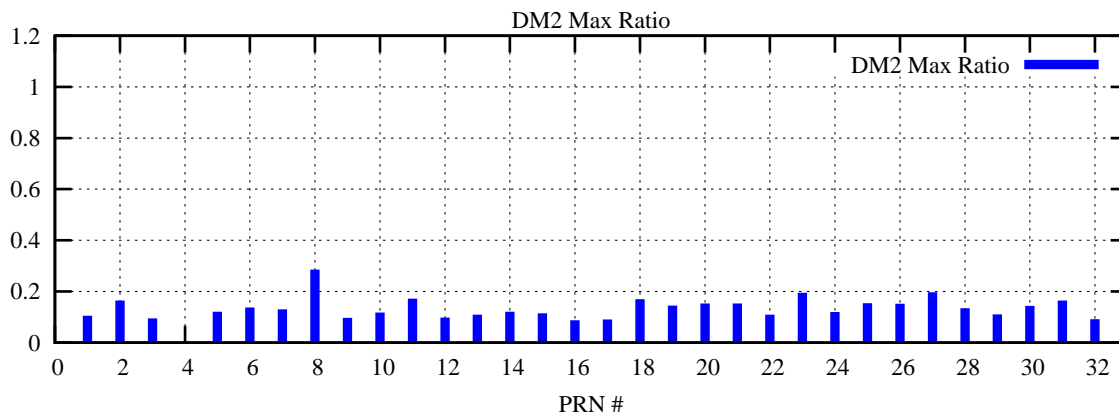

Ratio (PRN Bias/Threshold)

GpsWeek 2064 Day 4

Skinny (Type 0): PRN 8 22  
Broad (Type 2): PRN 7 15 17 21 24