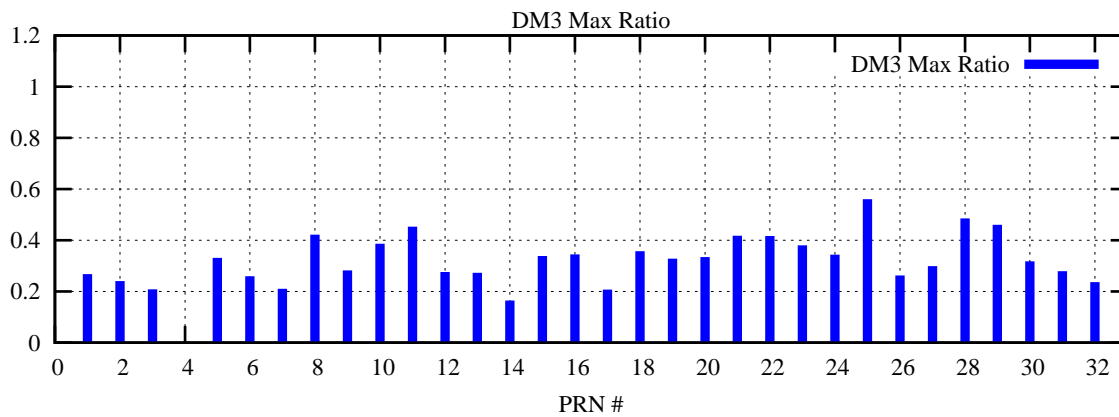

Ratio (PRN Bias/Threshold)

GpsWeek 2064 Day 4

Skinny (Type 0): PRN 8 22  
Broad (Type 2): PRN 7 15 17 21 24