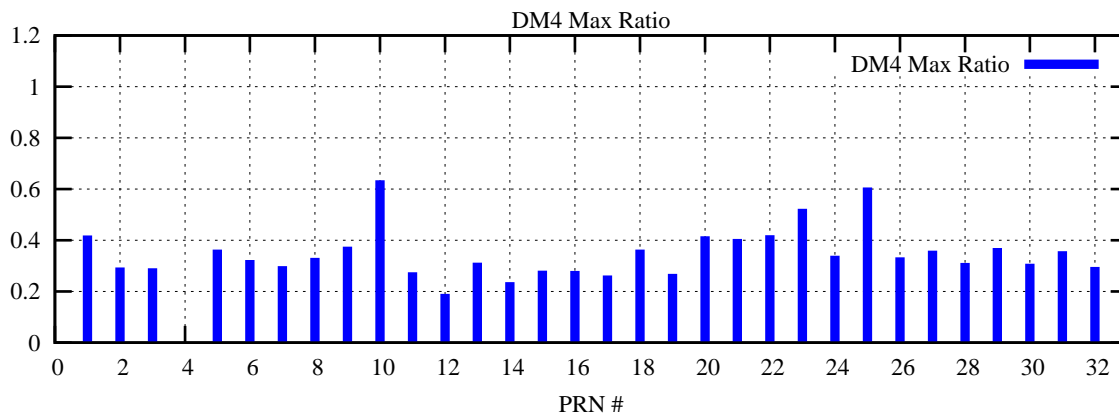

Ratio (PRN Bias/Threshold)

GpsWeek 2064 Day 4

Skinny (Type 0): PRN 8 22  
Broad (Type 2): PRN 7 15 17 21 24