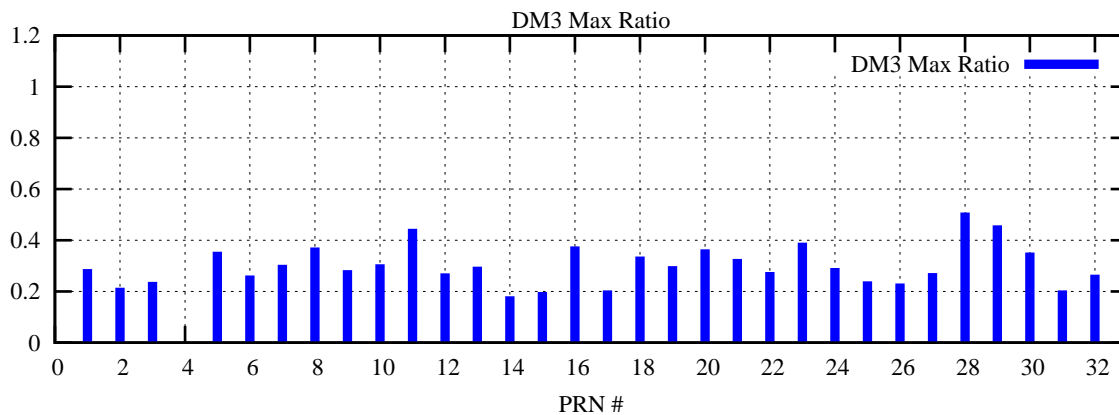

Ratio (PRN Bias/Threshold)

GpsWeek 2065 Day 6

Skinny (Type 0): PRN 8 22  
Broad (Type 2): PRN 7 15 17 21 24