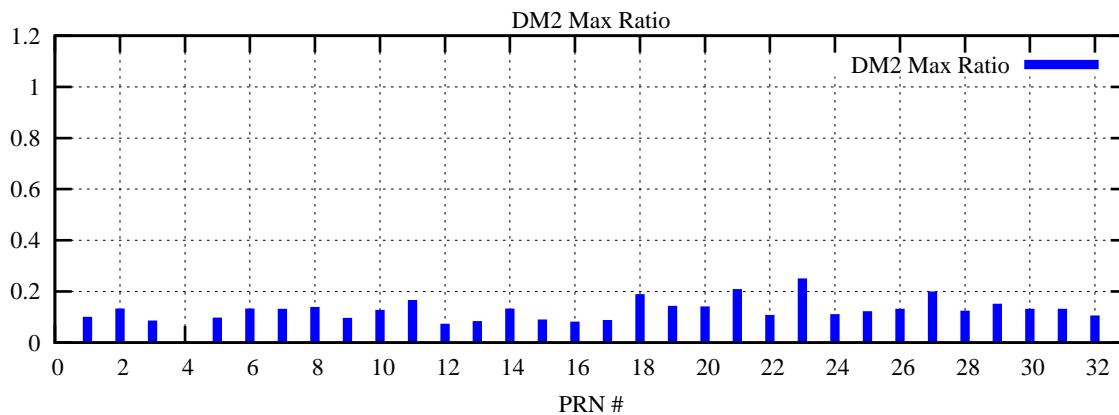

Ratio (PRN Bias/Threshold)

GpsWeek 2065 Day 6

Skinny (Type 0): PRN 8 22  
Broad (Type 2): PRN 7 15 17 21 24