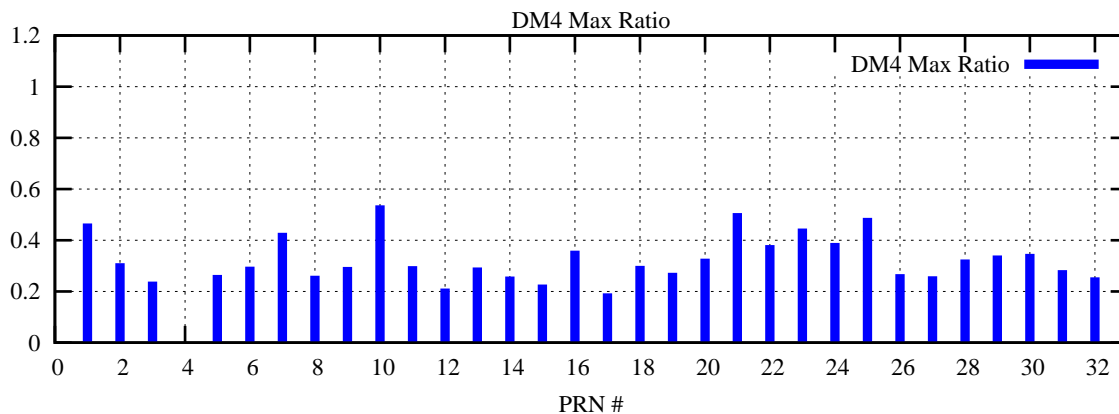

Ratio (PRN Bias/Threshold)

GpsWeek 2065 Day 6

Skinny (Type 0): PRN 8 22  
Broad (Type 2): PRN 7 15 17 21 24