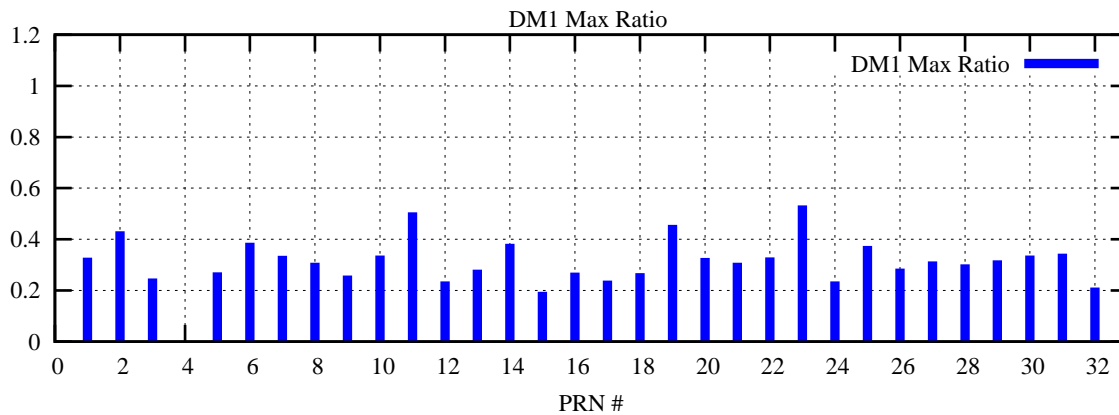

Ratio (PRN Bias/Threshold)

GpsWeek 2065 Day 6

Skinny (Type 0): PRN 8 22  
Broad (Type 2): PRN 7 15 17 21 24