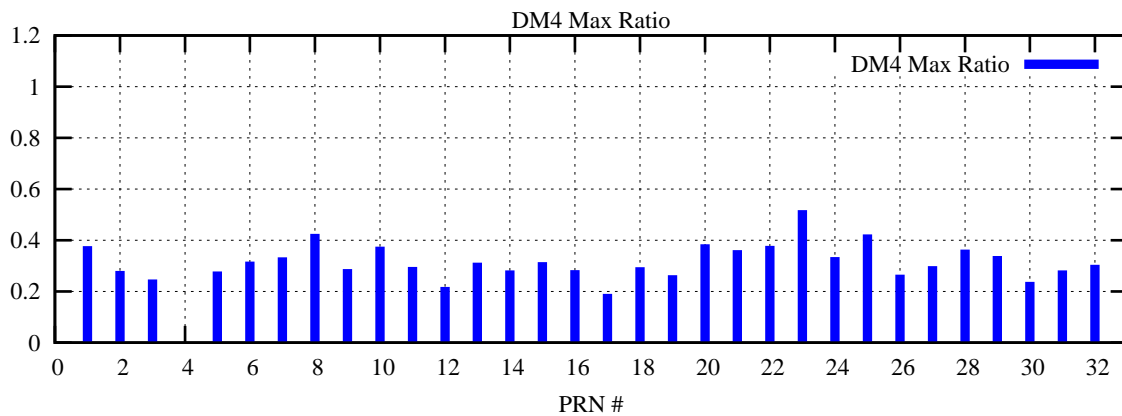

Ratio (PRN Bias/Threshold)

GpsWeek 2066 Day 1

Skinny (Type 0): PRN 8 22  
Broad (Type 2): PRN 7 15 17 21 24