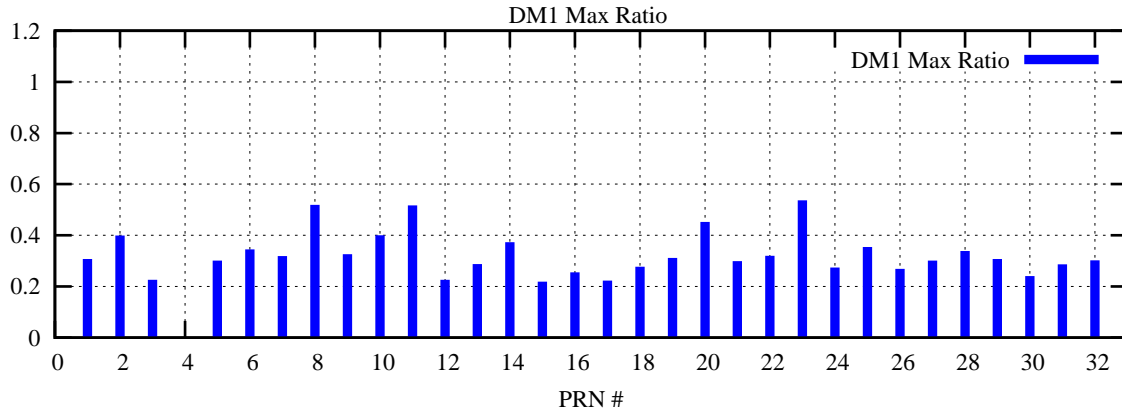

Ratio (PRN Bias/Threshold)

GpsWeek 2066 Day 1

Skinny (Type 0): PRN 8 22  
Broad (Type 2): PRN 7 15 17 21 24