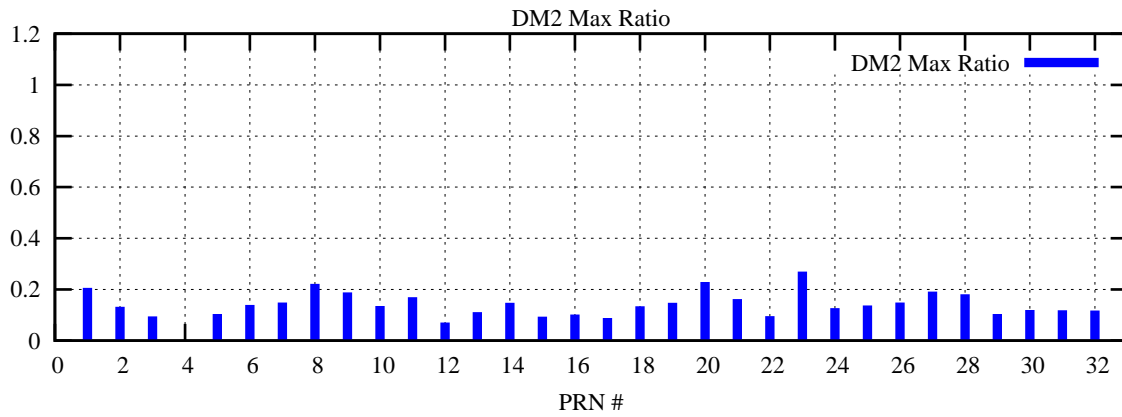

Ratio (PRN Bias/Threshold)

GpsWeek 2066 Day 1

Skinny (Type 0): PRN 8 22  
Broad (Type 2): PRN 7 15 17 21 24