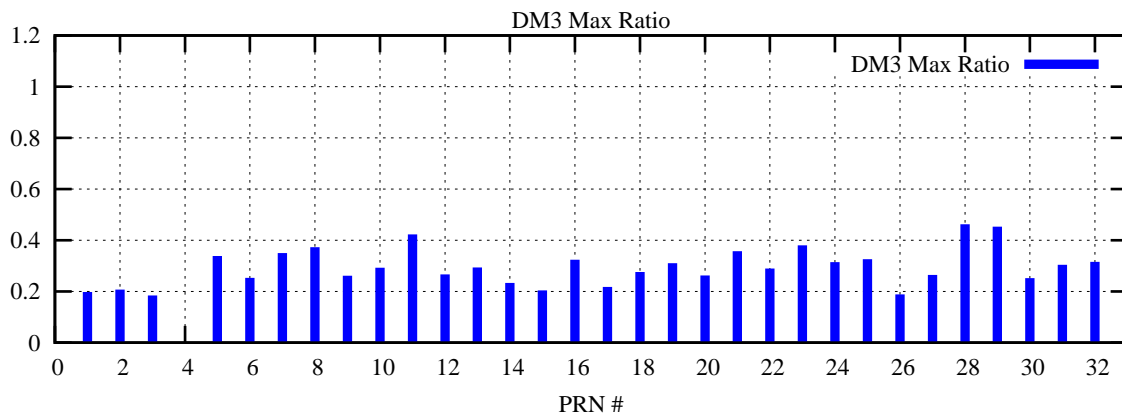

Ratio (PRN Bias/Threshold)

GpsWeek 2066 Day 1

Skinny (Type 0): PRN 8 22  
Broad (Type 2): PRN 7 15 17 21 24