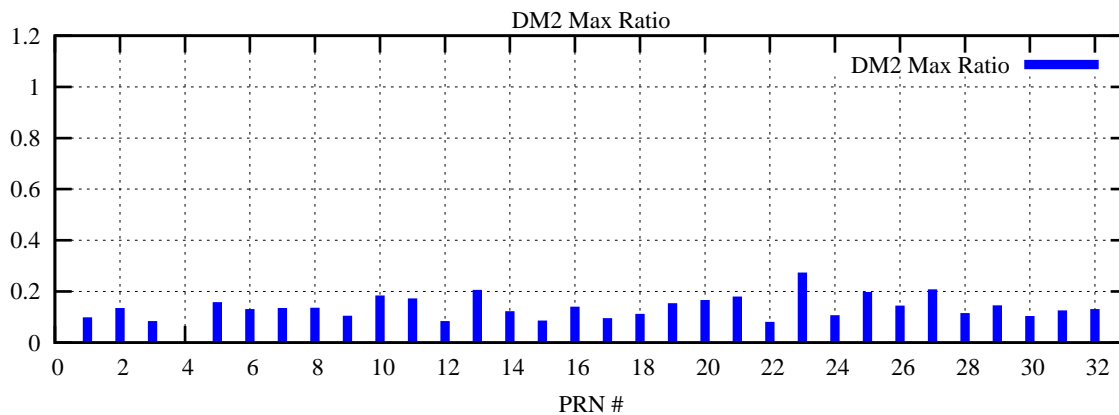

Ratio (PRN Bias/Threshold)

GpsWeek 2066 Day 2

Skinny (Type 0): PRN 8 22
Broad (Type 2): PRN 7 15 17 21 24