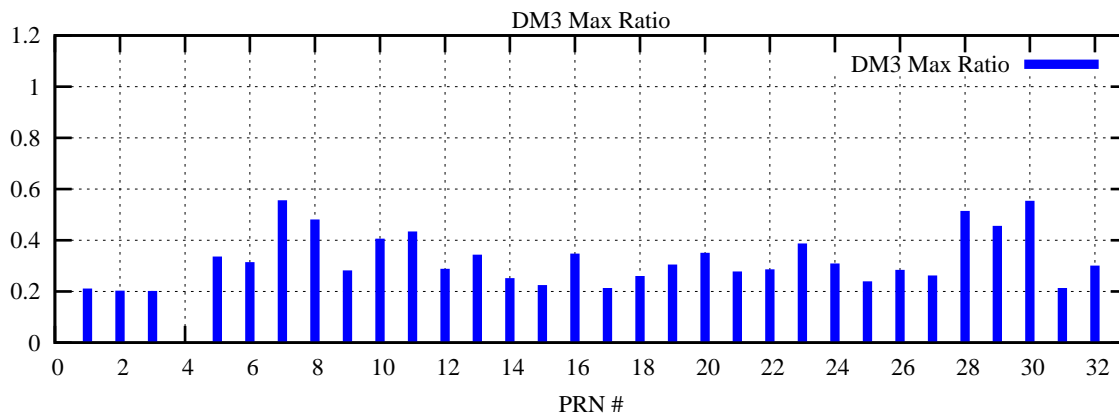

Ratio (PRN Bias/Threshold)

GpsWeek 2066 Day 2

Skinny (Type 0): PRN 8 22
Broad (Type 2): PRN 7 15 17 21 24