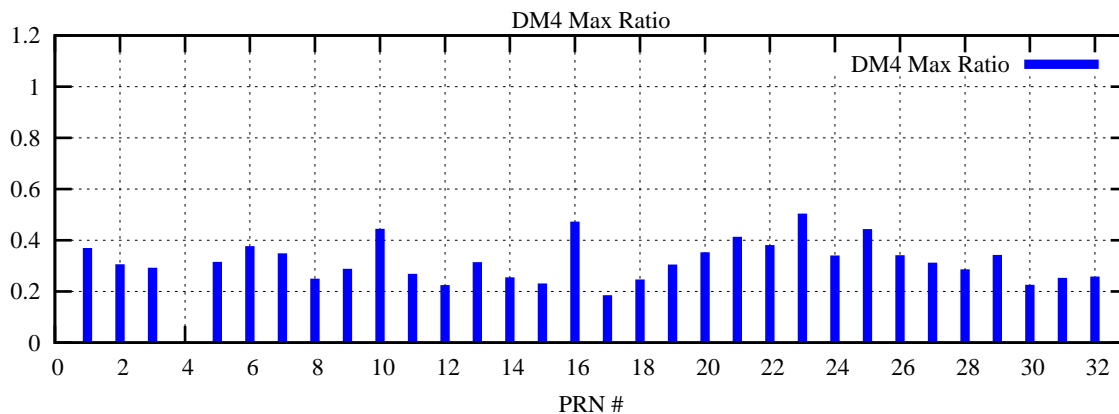

Ratio (PRN Bias/Threshold)

GpsWeek 2066 Day 2

Skinny (Type 0): PRN 8 22
Broad (Type 2): PRN 7 15 17 21 24