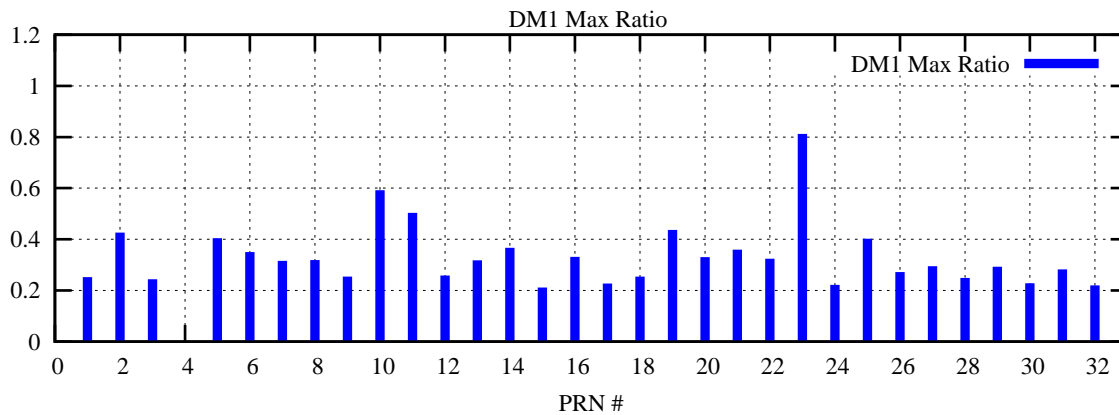

Ratio (PRN Bias/Threshold)

GpsWeek 2066 Day 2

Skinny (Type 0): PRN 8 22
Broad (Type 2): PRN 7 15 17 21 24