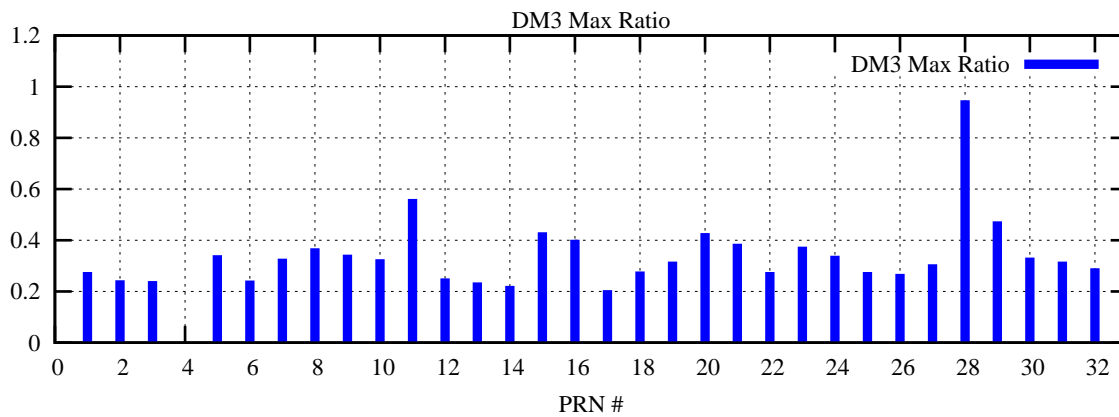

Ratio (PRN Bias/Threshold)

GpsWeek 2067 Day 2

Skinny (Type 0): PRN 8 22  
Broad (Type 2): PRN 7 15 17 21 24