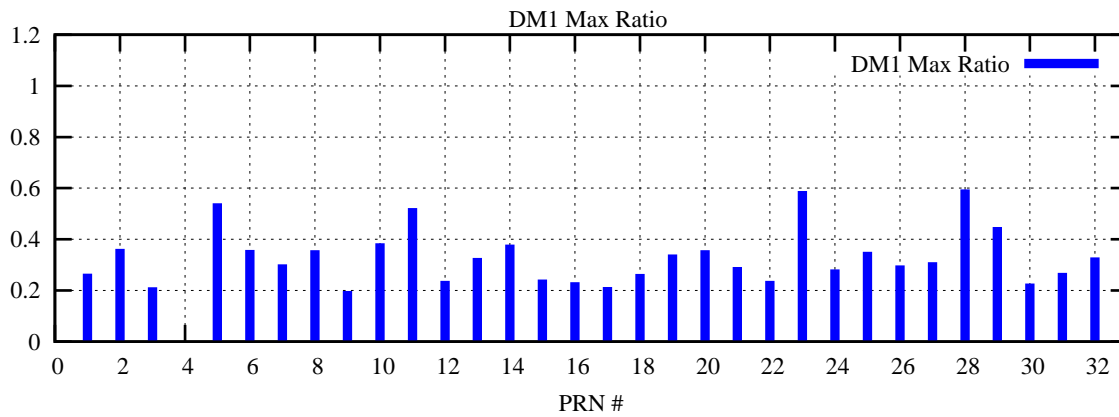

Ratio (PRN Bias/Threshold)

GpsWeek 2067 Day 2

Skinny (Type 0): PRN 8 22  
Broad (Type 2): PRN 7 15 17 21 24