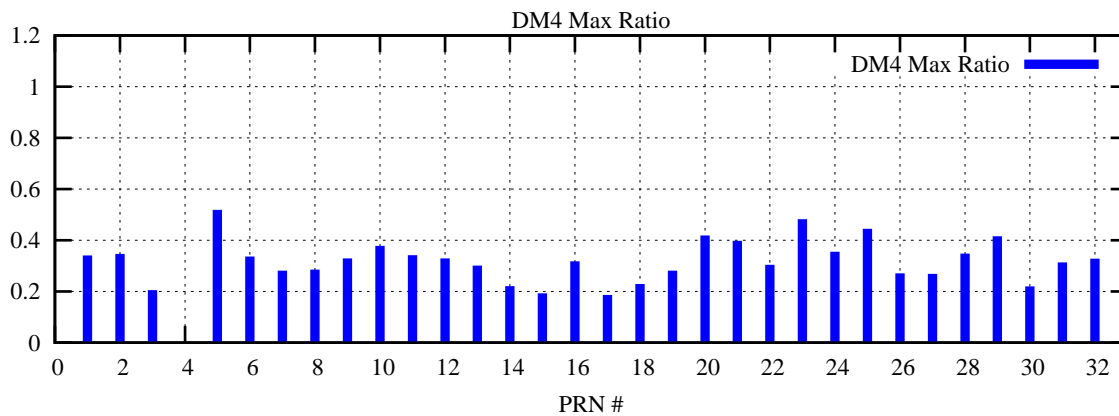

Ratio (PRN Bias/Threshold)

GpsWeek 2067 Day 2

Skinny (Type 0): PRN 8 22  
Broad (Type 2): PRN 7 15 17 21 24