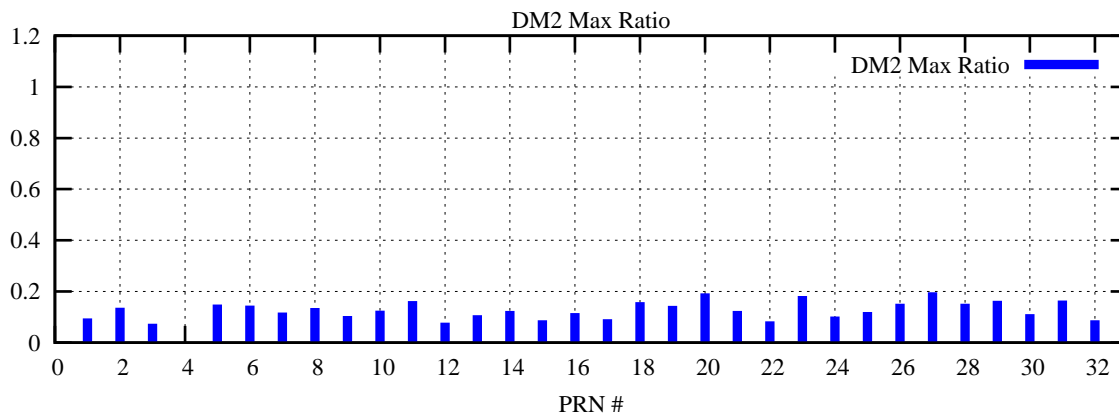

Ratio (PRN Bias/Threshold)

GpsWeek 2067 Day 2

Skinny (Type 0): PRN 8 22  
Broad (Type 2): PRN 7 15 17 21 24