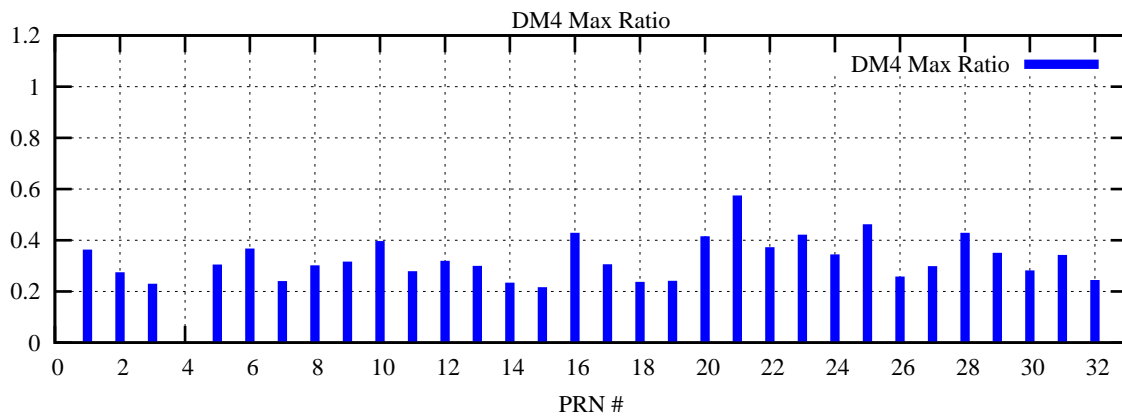

Ratio (PRN Bias/Threshold)

GpsWeek 2067 Day 4

Skinny (Type 0): PRN 8 22
Broad (Type 2): PRN 7 15 17 21 24