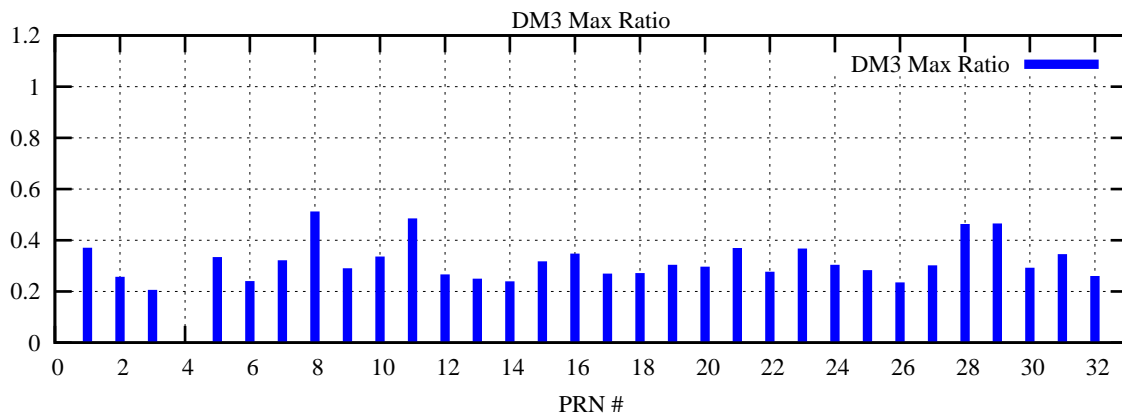

Ratio (PRN Bias/Threshold)

GpsWeek 2067 Day 4

Skinny (Type 0): PRN 8 22
Broad (Type 2): PRN 7 15 17 21 24