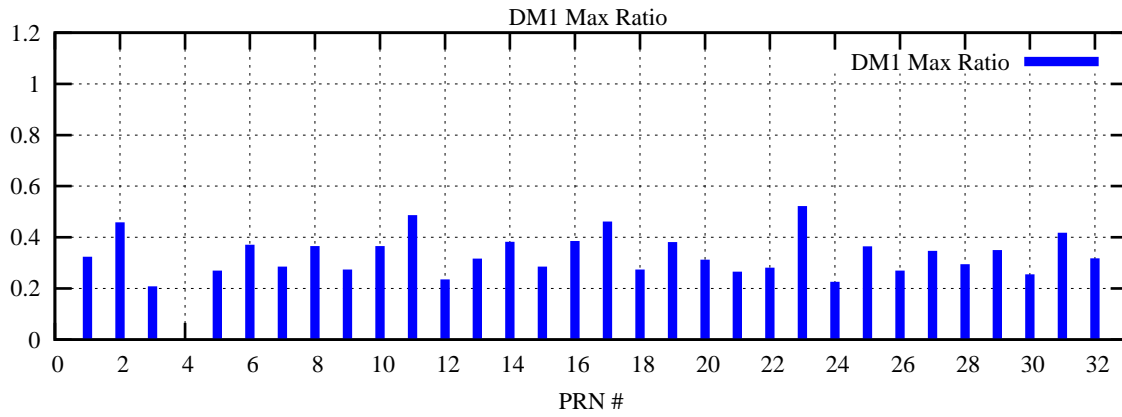

Ratio (PRN Bias/Threshold)

GpsWeek 2067 Day 4

Skinny (Type 0): PRN 8 22
Broad (Type 2): PRN 7 15 17 21 24