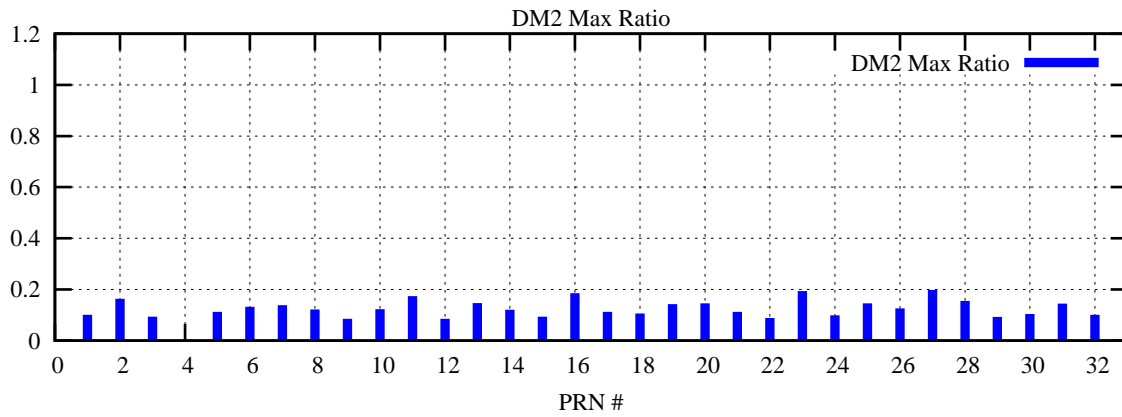

Ratio (PRN Bias/Threshold)

GpsWeek 2067 Day 4

Skinny (Type 0): PRN 8 22
Broad (Type 2): PRN 7 15 17 21 24