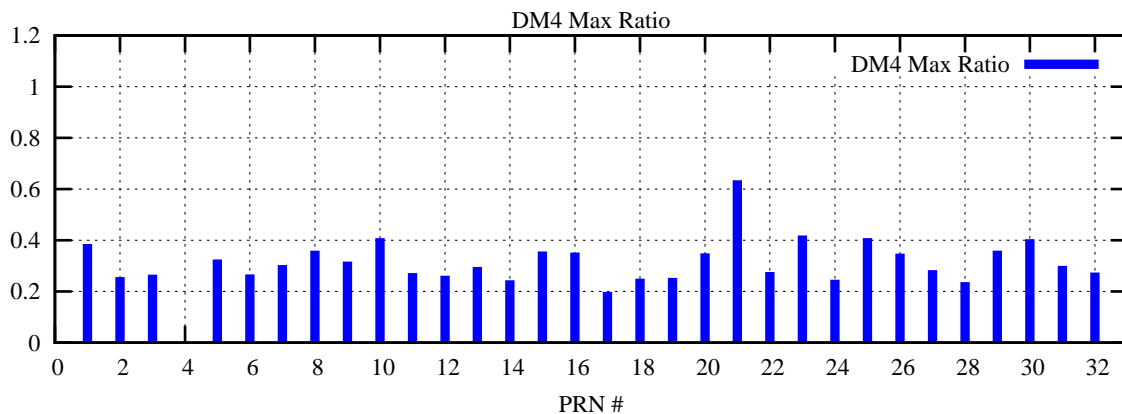

Ratio (PRN Bias/Threshold)

GpsWeek 2068 Day 1

Skinny (Type 0): PRN 8 22  
Broad (Type 2): PRN 7 15 17 21 24