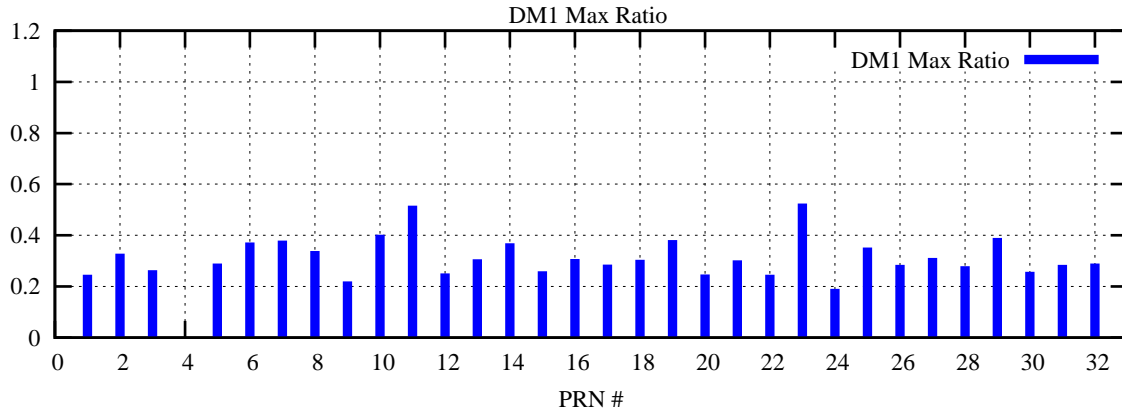

Ratio (PRN Bias/Threshold)

GpsWeek 2068 Day 1

Skinny (Type 0): PRN 8 22  
Broad (Type 2): PRN 7 15 17 21 24