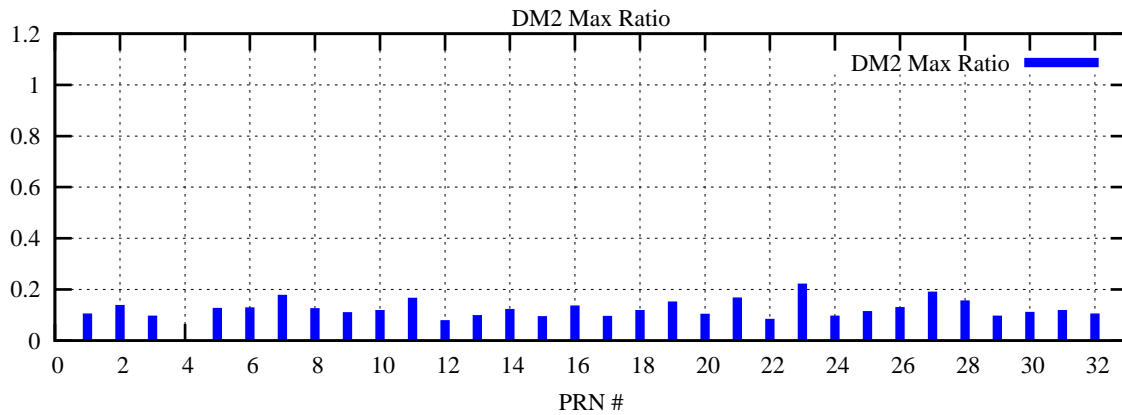

Ratio (PRN Bias/Threshold)

GpsWeek 2068 Day 1

Skinny (Type 0): PRN 8 22  
Broad (Type 2): PRN 7 15 17 21 24