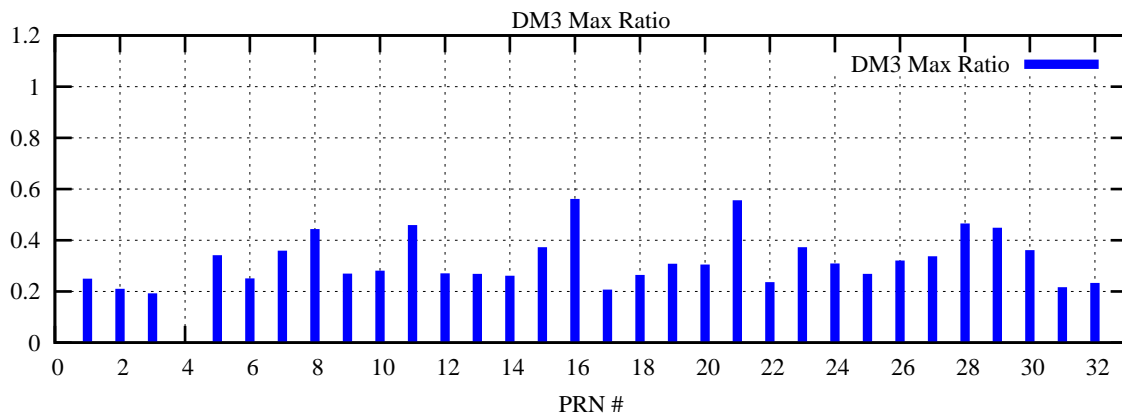

Ratio (PRN Bias/Threshold)

GpsWeek 2068 Day 1

Skinny (Type 0): PRN 8 22  
Broad (Type 2): PRN 7 15 17 21 24