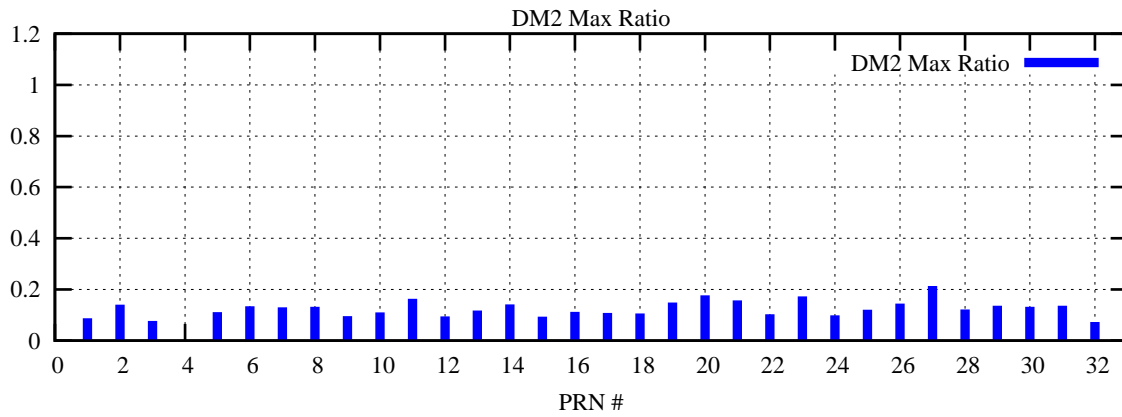

Ratio (PRN Bias/Threshold)

GpsWeek 2069 Day 2

Skinny (Type 0): PRN 8 22
Broad (Type 2): PRN 7 15 17 21 24