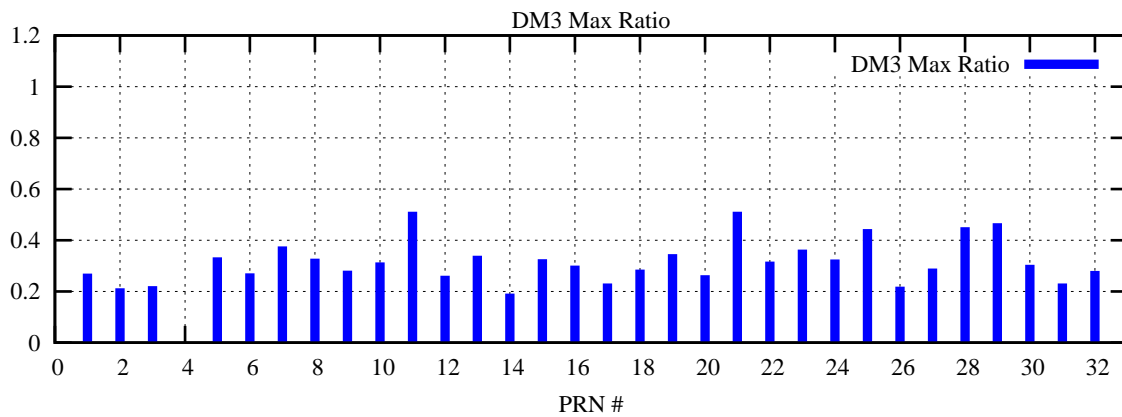

Ratio (PRN Bias/Threshold)

GpsWeek 2069 Day 2

Skinny (Type 0): PRN 8 22
Broad (Type 2): PRN 7 15 17 21 24