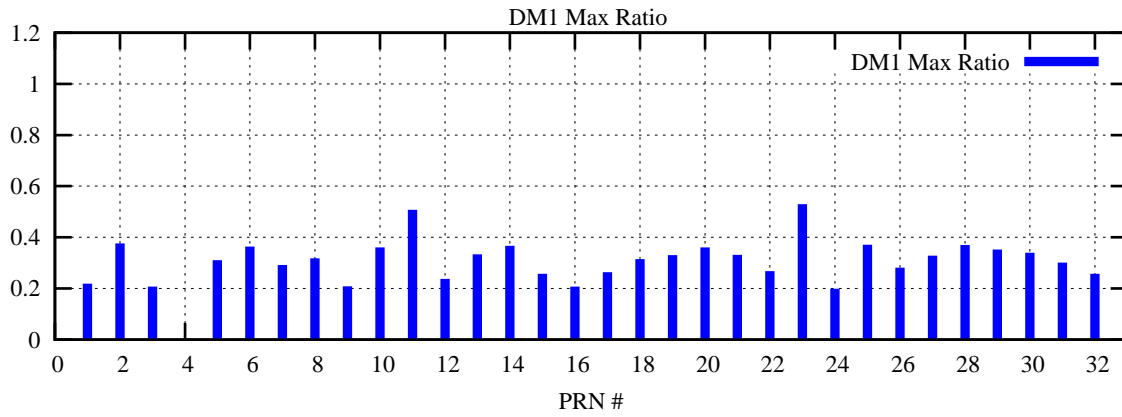

Ratio (PRN Bias/Threshold)

GpsWeek 2069 Day 2

Skinny (Type 0): PRN 8 22
Broad (Type 2): PRN 7 15 17 21 24