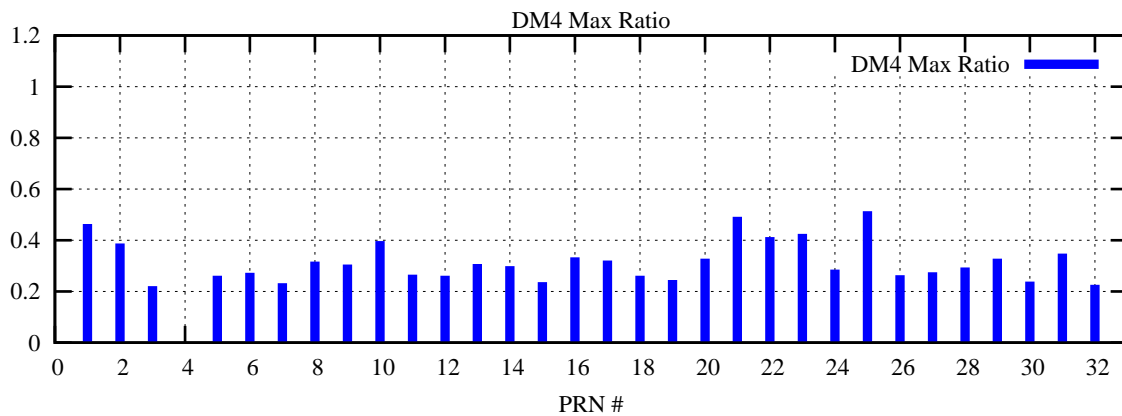

Ratio (PRN Bias/Threshold)

GpsWeek 2069 Day 2

Skinny (Type 0): PRN 8 22
Broad (Type 2): PRN 7 15 17 21 24