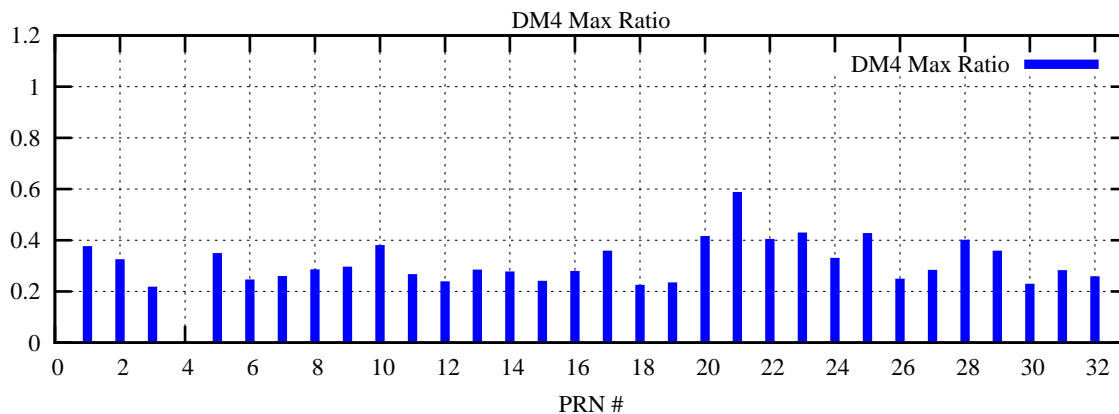

Ratio (PRN Bias/Threshold)

GpsWeek 2069 Day 4

Skinny (Type 0): PRN 8 22
Broad (Type 2): PRN 7 15 17 21 24