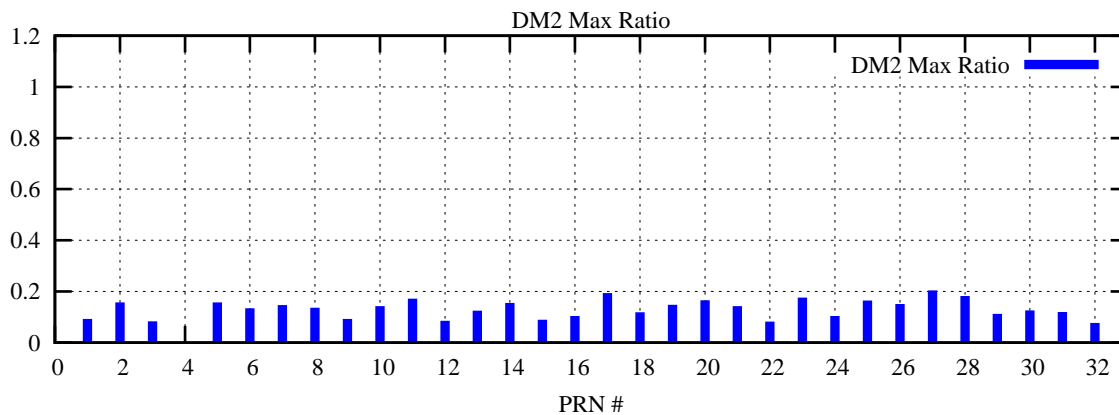

Ratio (PRN Bias/Threshold)

GpsWeek 2069 Day 4

Skinny (Type 0): PRN 8 22
Broad (Type 2): PRN 7 15 17 21 24