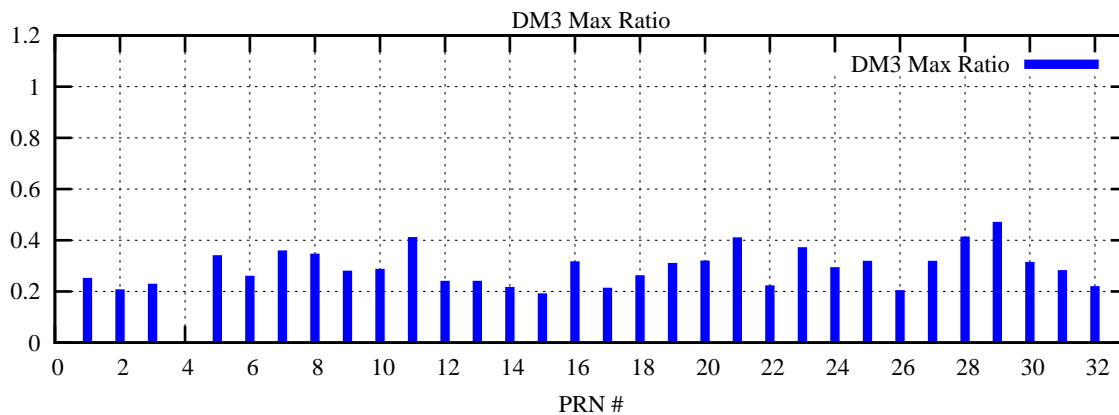

Ratio (PRN Bias/Threshold)

GpsWeek 2069 Day 4

Skinny (Type 0): PRN 8 22
Broad (Type 2): PRN 7 15 17 21 24