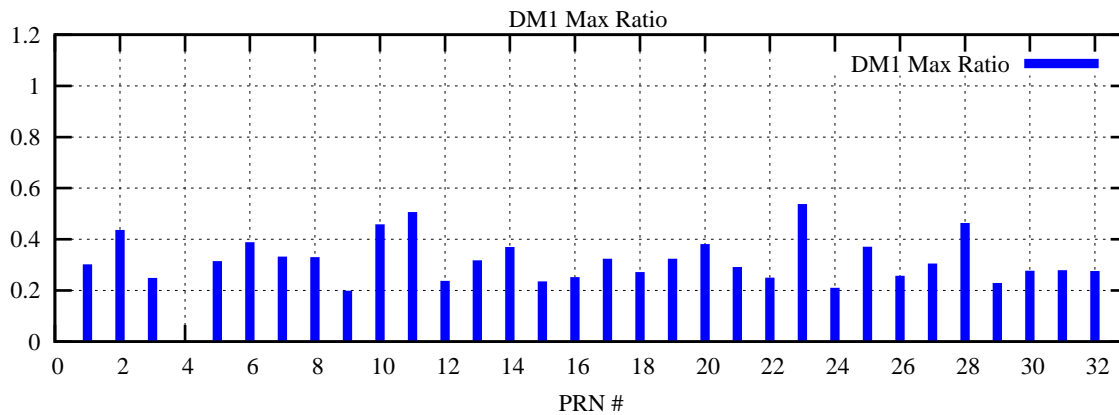

Ratio (PRN Bias/Threshold)

GpsWeek 2069 Day 4

Skinny (Type 0): PRN 8 22
Broad (Type 2): PRN 7 15 17 21 24