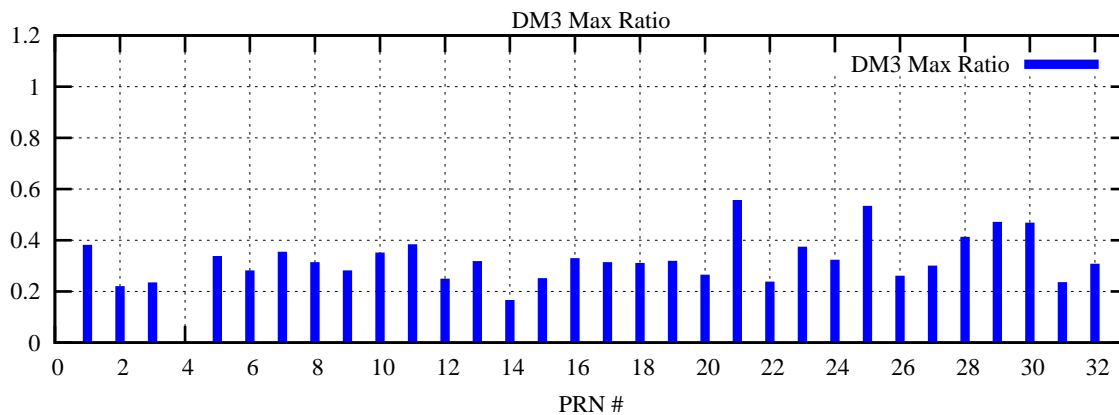

Ratio (PRN Bias/Threshold)

GpsWeek 2070 Day 6

Skinny (Type 0): PRN 8 22
Broad (Type 2): PRN 7 15 17 21 24