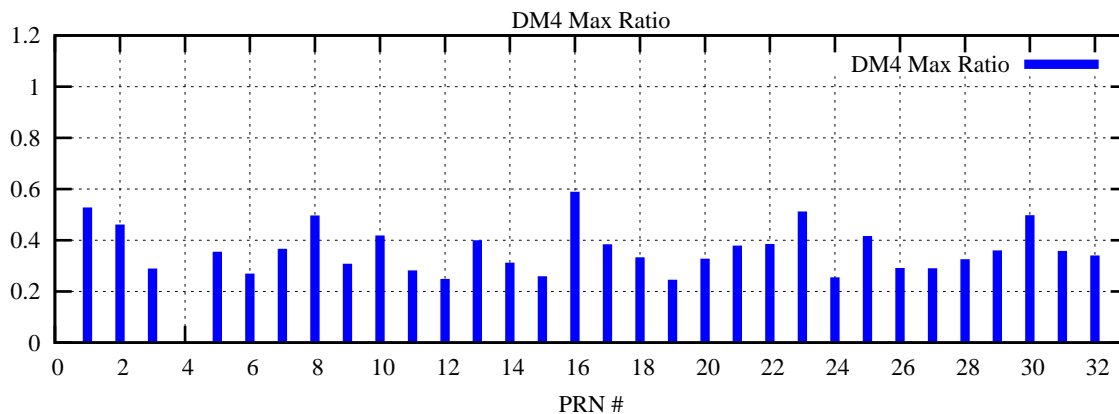

Ratio (PRN Bias/Threshold)

GpsWeek 2070 Day 6

Skinny (Type 0): PRN 8 22
Broad (Type 2): PRN 7 15 17 21 24