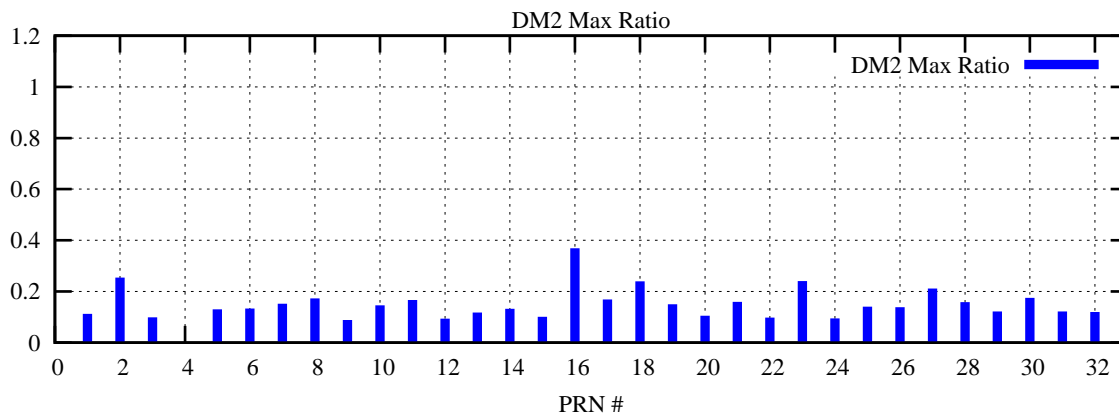

Ratio (PRN Bias/Threshold)

GpsWeek 2070 Day 6

Skinny (Type 0): PRN 8 22
Broad (Type 2): PRN 7 15 17 21 24