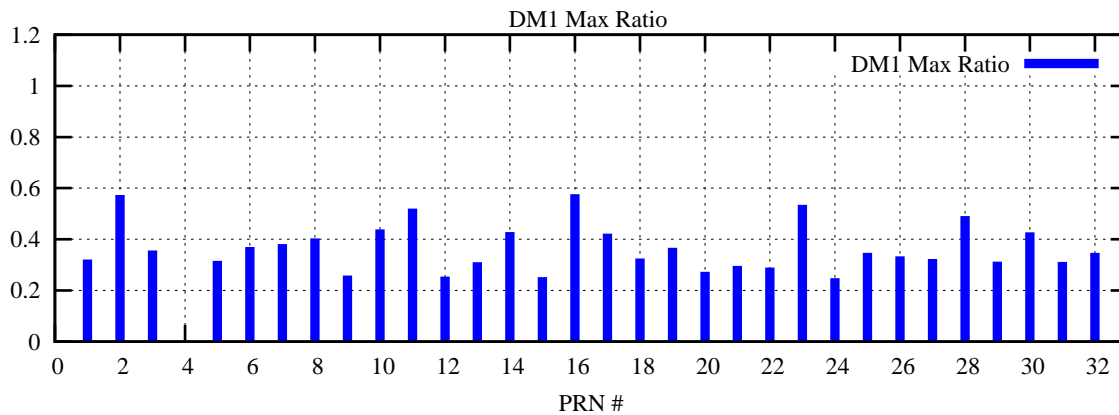

Ratio (PRN Bias/Threshold)

GpsWeek 2070 Day 6

Skinny (Type 0): PRN 8 22
Broad (Type 2): PRN 7 15 17 21 24