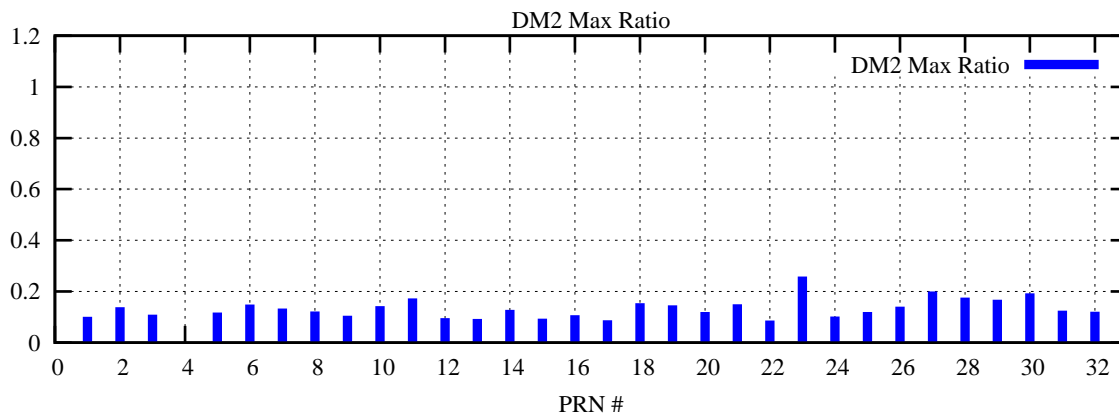

Ratio (PRN Bias/Threshold)

GpsWeek 2071 Day 0

Skinny (Type 0): PRN 8 22
Broad (Type 2): PRN 7 15 17 21 24