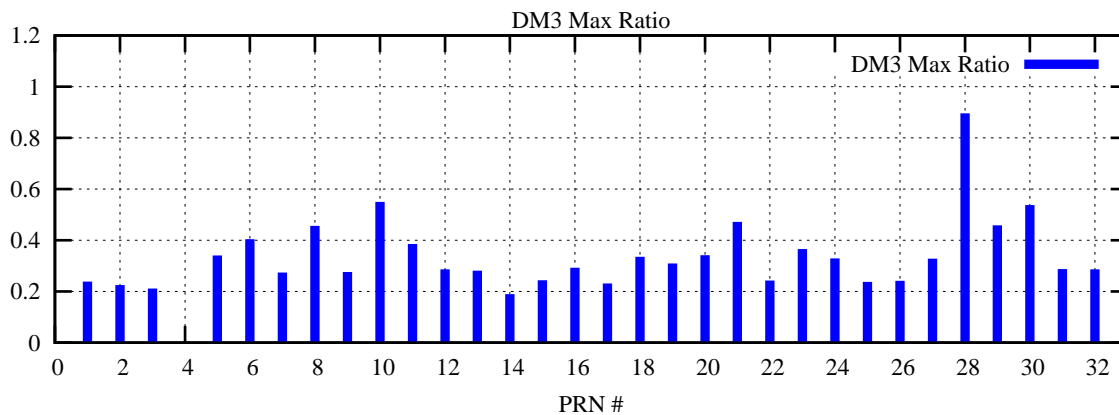

Ratio (PRN Bias/Threshold)

GpsWeek 2071 Day 0

Skinny (Type 0): PRN 8 22
Broad (Type 2): PRN 7 15 17 21 24