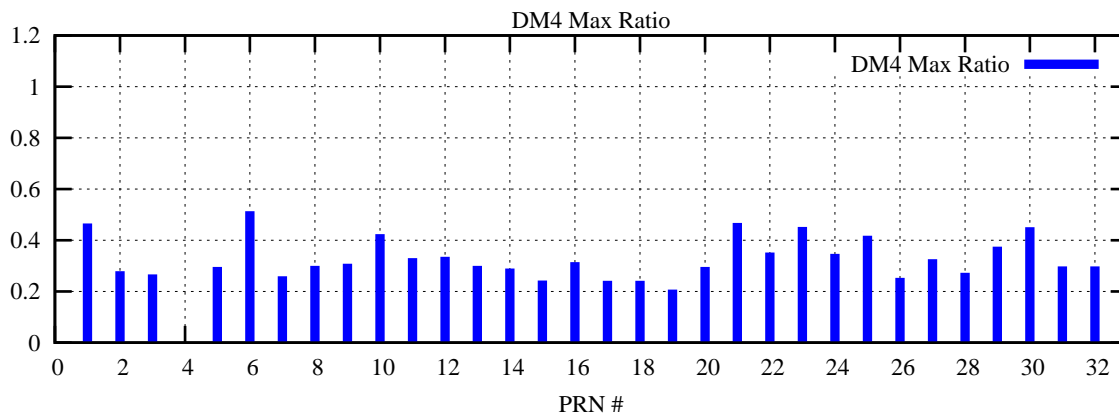

Ratio (PRN Bias/Threshold)

GpsWeek 2071 Day 0

Skinny (Type 0): PRN 8 22
Broad (Type 2): PRN 7 15 17 21 24