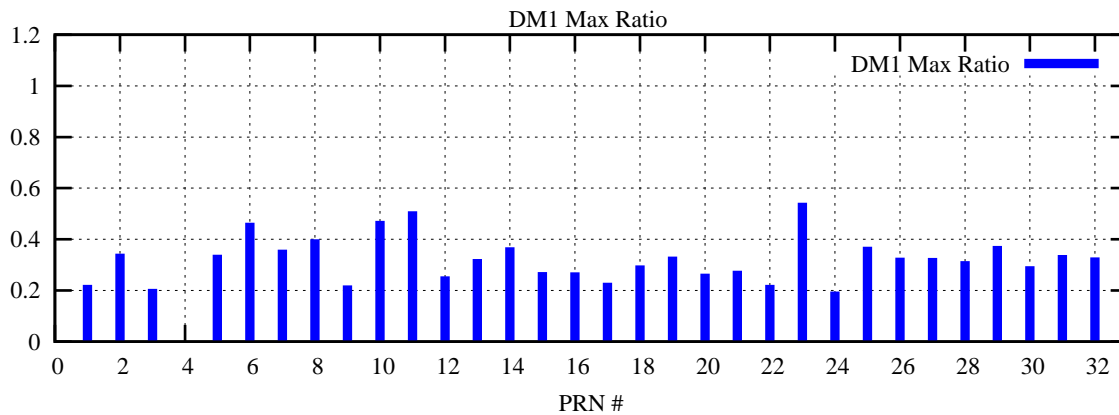

Ratio (PRN Bias/Threshold)

GpsWeek 2071 Day 0

Skinny (Type 0): PRN 8 22
Broad (Type 2): PRN 7 15 17 21 24